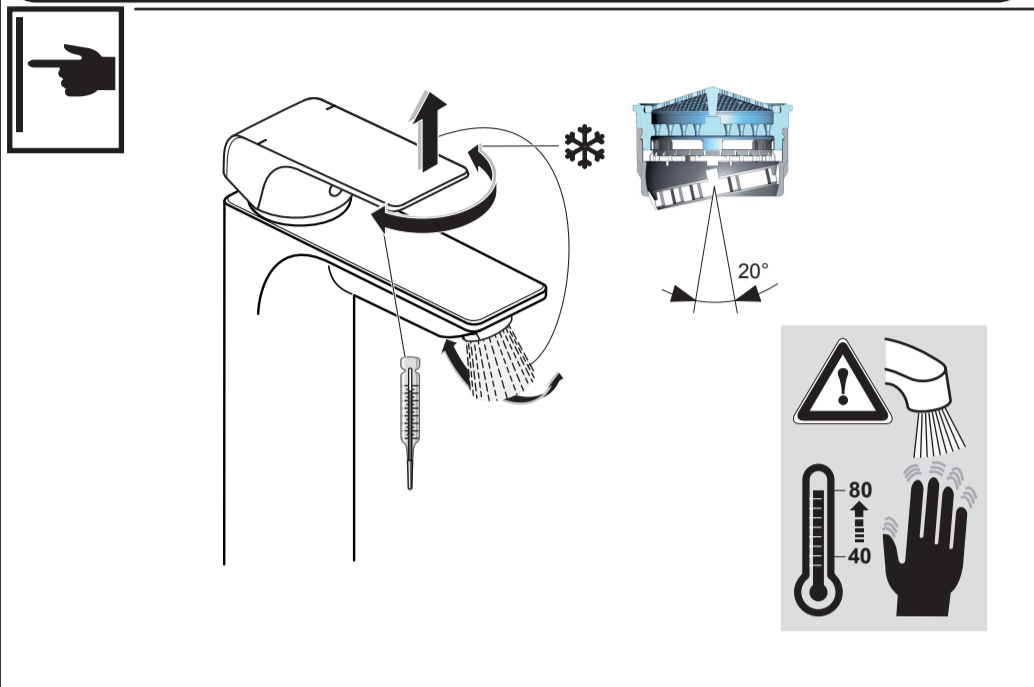

sottini

Lambro
A 6517 ..

0815 / A 868 084
 (+ A 866 385)
 Made in Germany

Ideal Standard International NV
 Corporate Village - Gent Building
 Da Vincilaan 2
 1935 Zaventem
 Belgium

www.idealstandardinternational.com