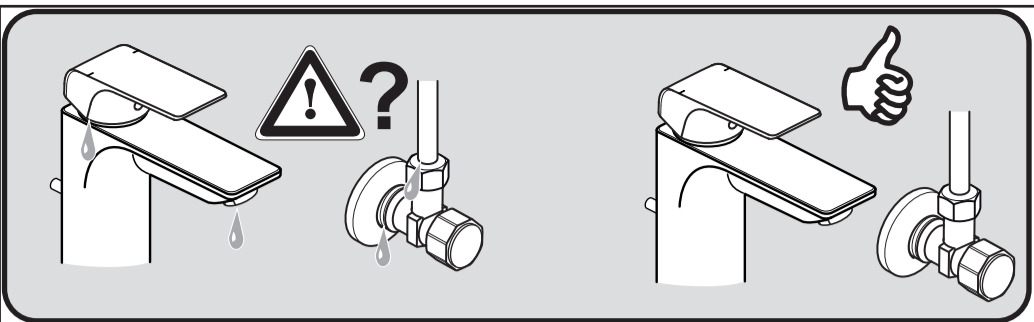

sottini

Lambro
A 6517 ..

0815 / A 868 084
 (+ A 866 385)
 Made in Germany

Ideal Standard International NV
 Corporate Village - Gent Building
 Da Vincilaan 2
 1935 Zaventem
 Belgium

www.idealstandardinternational.com