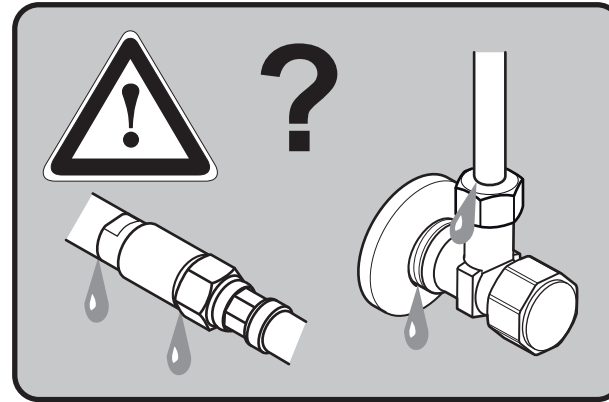

PAGLIA

A 6501 ..

0815 / A 868 085
 (+ A 866 385)
 Made in Germany

Ideal Standard International NV
 Corporate Village - Gent Building
 Da Vincilaan 2
 1935 Zaventem
 Belgium

www.idealstandardinternational.com