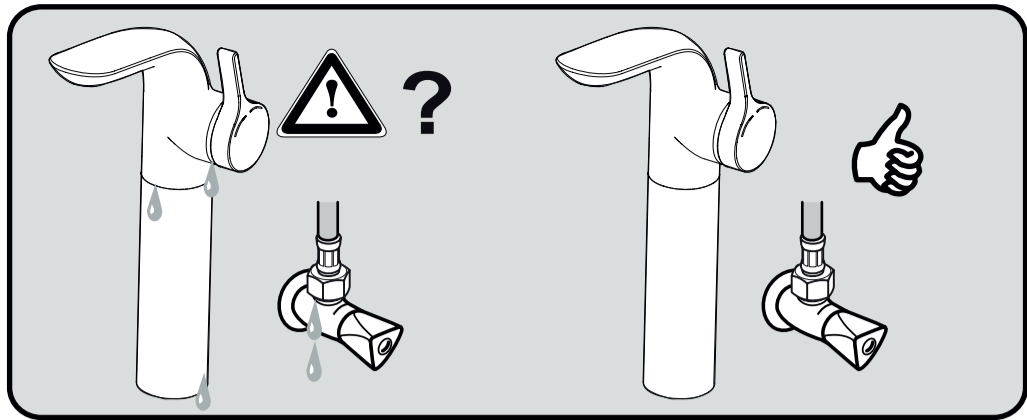

0116 / A 868 072
 (+ A 866 385)
 Made in Germany

Ideal Standard International NV
 Corporate Village - Gent Building
 Da Vincilaan 2
 1935 Zaventem
 Belgium

www.idealstandardinternational.com

	P bar		0,5		5		Q (3 bar)
	T °C		MAX. 80		65		l/min
					40		13