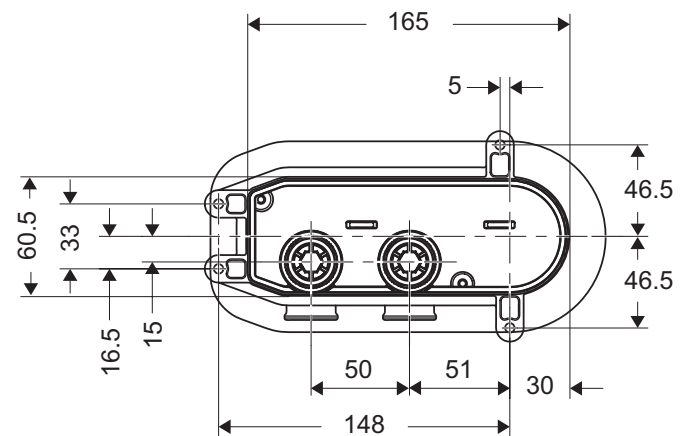

XX = AA, AD...

**SIMPLY U**  
**A 4491 NU**

1015 / A 865 896  
 (+ A 865 612)  
 Made in Germany

Ideal Standard International BVBA  
 Corporate Village - Gent Building  
 Da Vincilaan 2  
 1935 Zaventem  
 Belgium