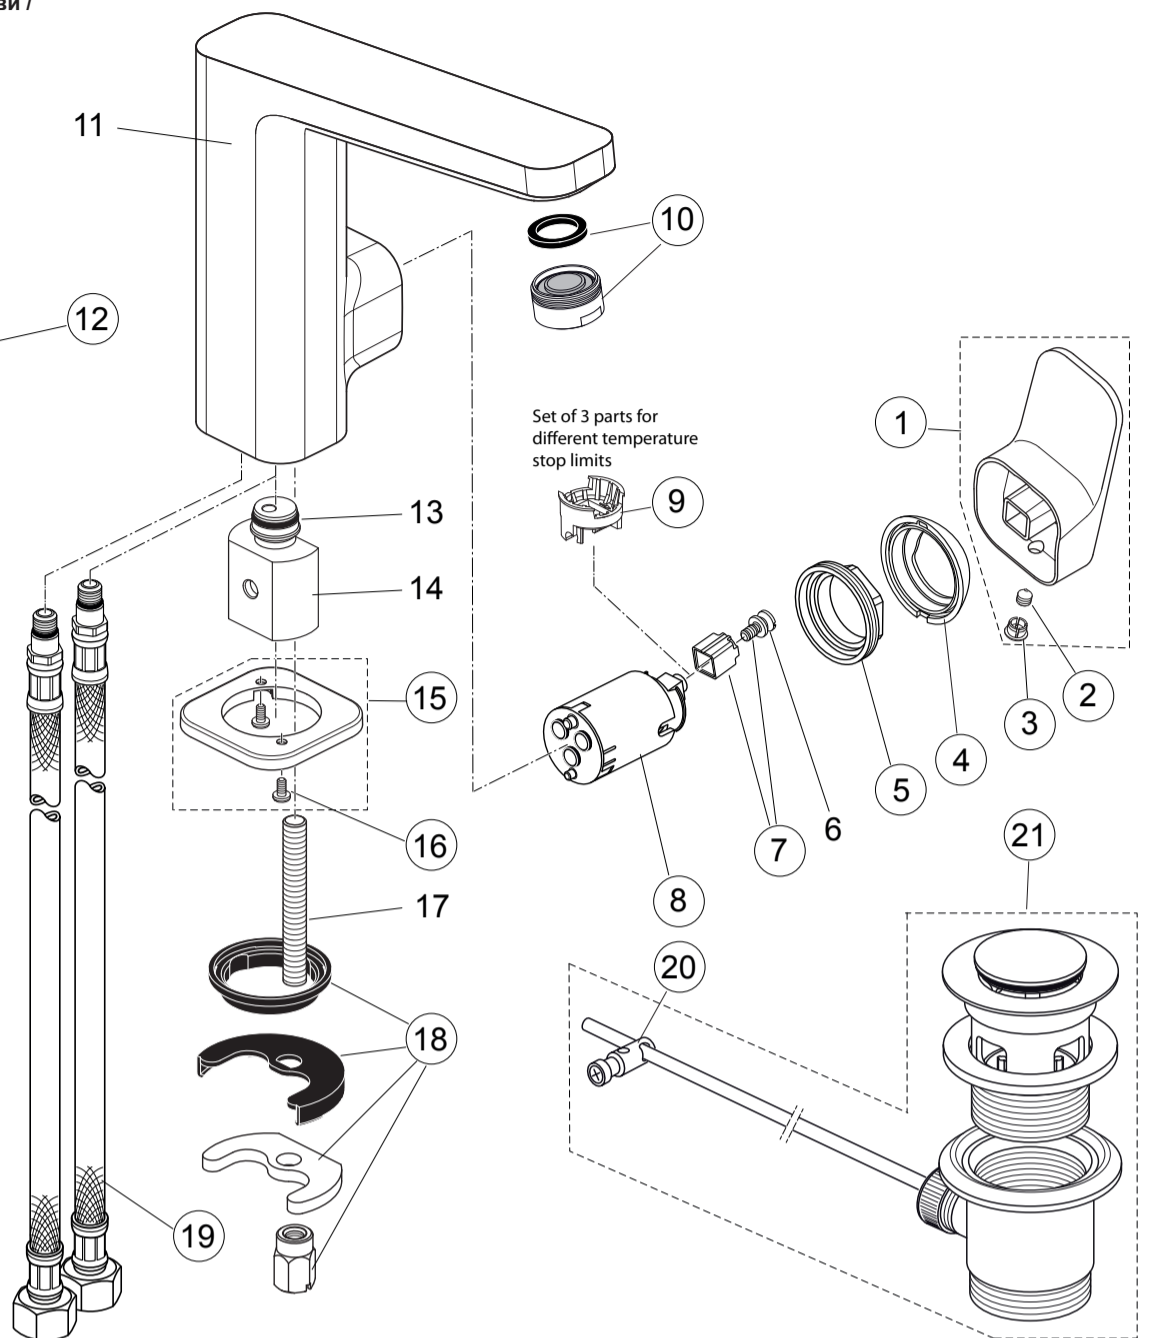

sottini

TURANO
A 6620 .. A 6621 ..

0116 / A 868 125
(+ A 866 385)
Made in Germany