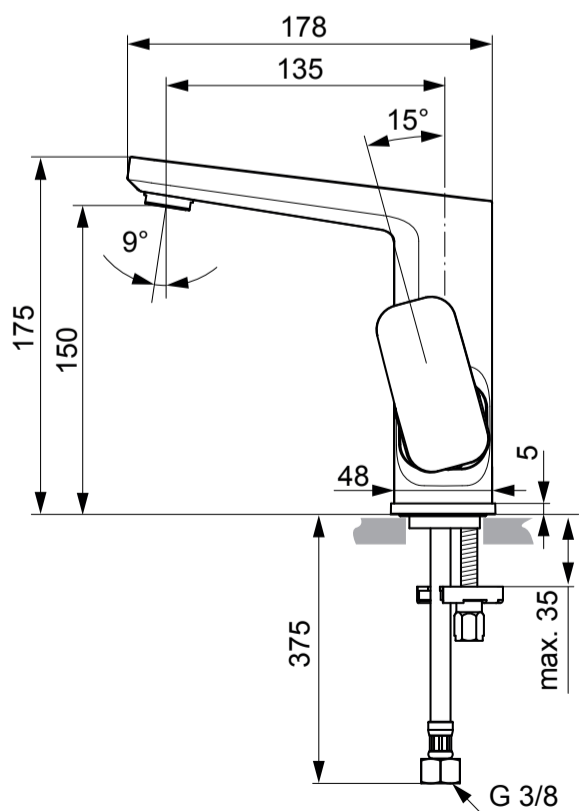

Ideal Standard International NV
Corporate Village - Gent Building
Da Vincilaan 2
1935 Zaventem
Belgium

www.idealstandardinternational.com