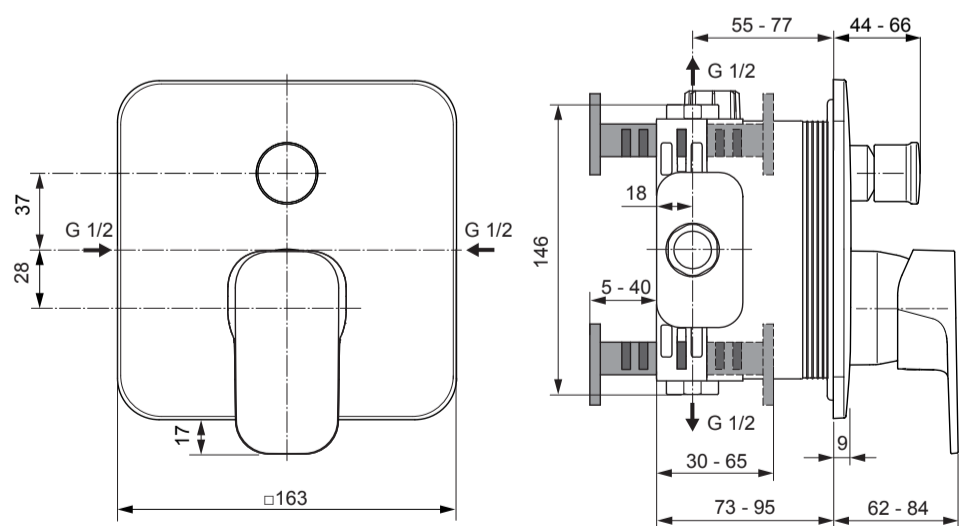

Ideal Standard International NV
Corporate Village - Gent Building
Da Vincilaan 2
1935 Zaventem
Belgium

www.idealstandardinternational.com