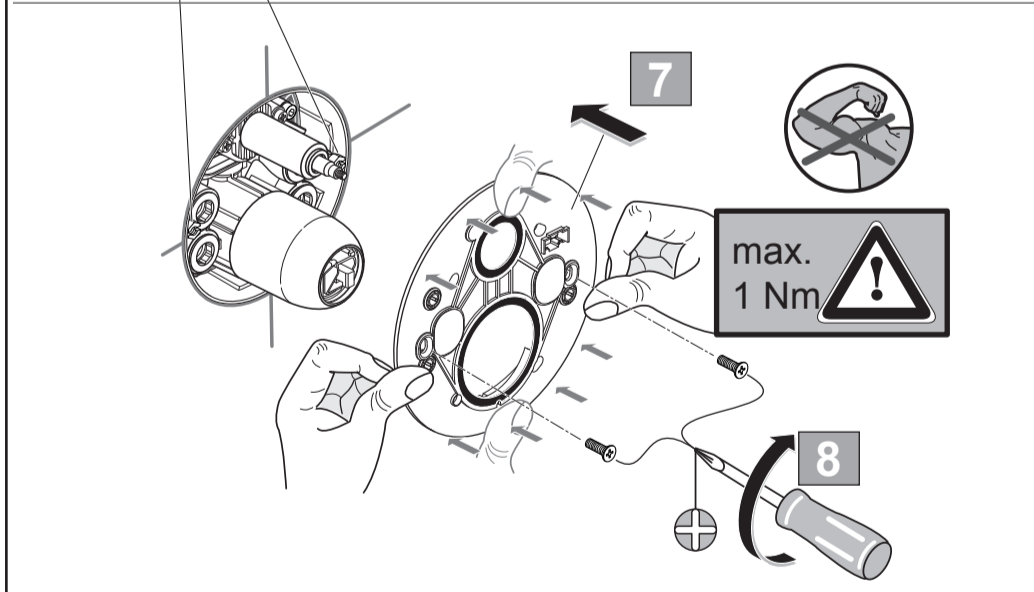

sottini

**TURANO**  
 A 6630 ...

1116 / A 868 132  
 (+ A 866 385)  
 Made in Germany

Ideal Standard International NV  
 Corporate Village - Gent Building  
 Da Vincilaan 2  
 1935 Zaventem  
 Belgium

www.idealstandardinternational.com