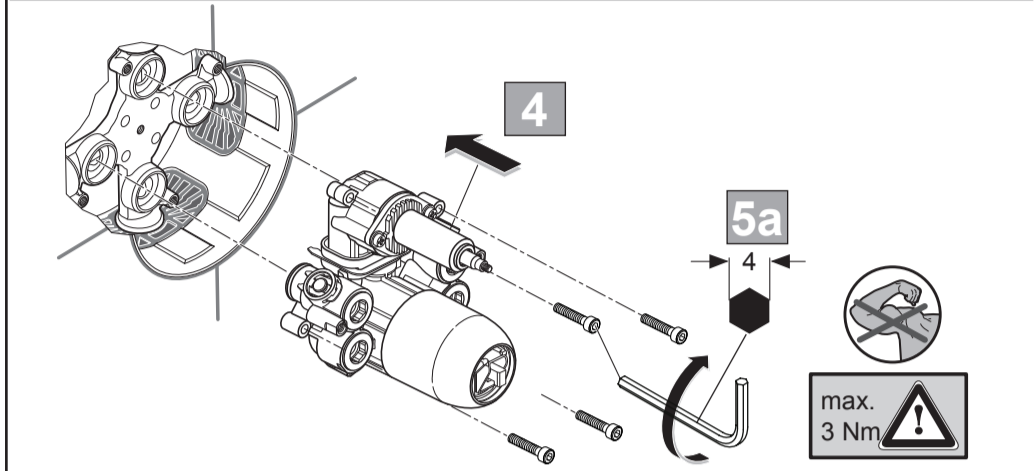

sottini

**TURANO**  
 A 6630 ...

1116 / A 868 132  
 (+ A 866 385)  
 Made in Germany

Ideal Standard International NV  
 Corporate Village - Gent Building  
 Da Vincilaan 2  
 1935 Zaventem  
 Belgium

www.idealstandardinternational.com