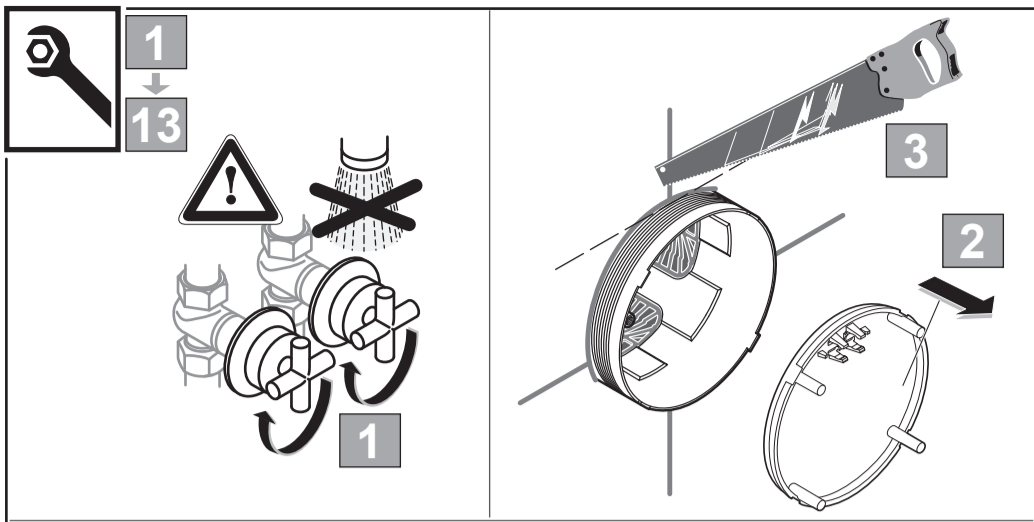

sottini

**TURANO**  
 A 6630 ...

1116 / A 868 132  
 (+ A 866 385)  
 Made in Germany

Ideal Standard International NV  
 Corporate Village - Gent Building  
 Da Vincilaan 2  
 1935 Zaventem  
 Belgium

www.idealstandardinternational.com