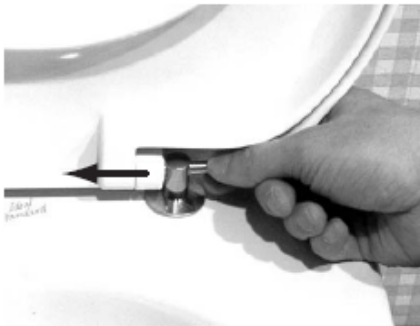

## CLEANING AND MAINTENANCE

*Please keep these instructions for the future care of this product*

- Do not use cleaners, ammonia compounds and solvents
- Use soft damp cloth
- Do not use gritty scouring pads
- Leave the seat and lid up whenever strong cleaning products are left in the bowl of the WC pan to prevent damage from vapours
- Do not stand on the lid or the seat