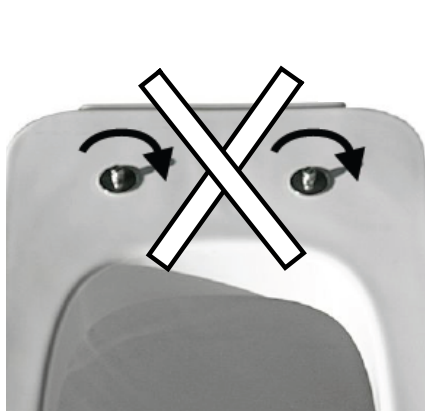

## CLEANING AND MAINTENANCE

*Please keep these instructions for the future care of this product*

- Do not use cleaners, ammonia compounds and solvents
- Use soft damp cloth
- Do not use gritty scouring pads
- Leave the seat and lid up whenever strong cleaning products are left in the bowl of the WC pan to prevent damage from vapours
- Do not stand on the lid or the seat