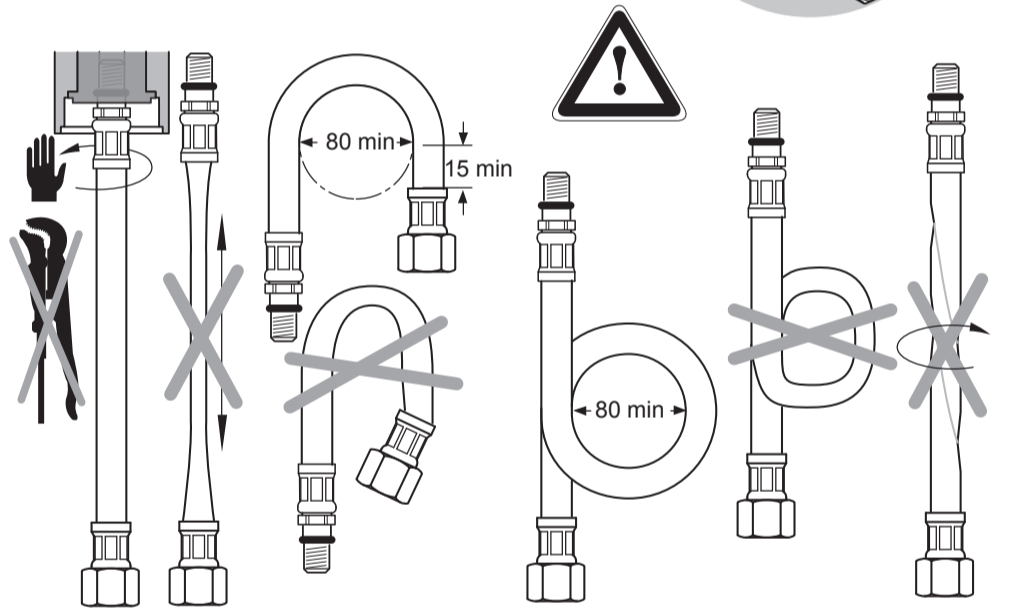

STRADA
A 5845 ..

0512 / A 866 539
 (+ A 865 612)
 Made in Germany

Ideal Standard International BVBA
 Chaussée de Wavre, 1789 - box 15
 1160 Bruxelles
 Belgium

www.idealstandardinternational.com

	P	bar				Q (3 bar)
	T	°C				l/min 5