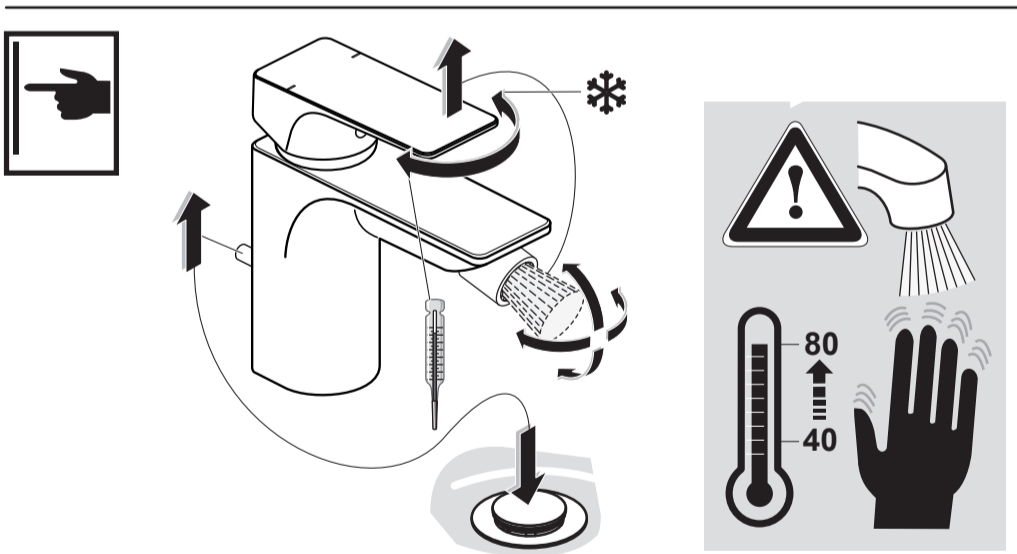

STRADA
A 5845 ..

0512 / A 866 539
 (+ A 865 612)
 Made in Germany

Ideal Standard International BVBA
 Chaussée de Wavre, 1789 - box 15
 1160 Bruxelles
 Belgium

www.idealstandardinternational.com

	P	bar				Q (3 bar)
	T	°C				l/min 5