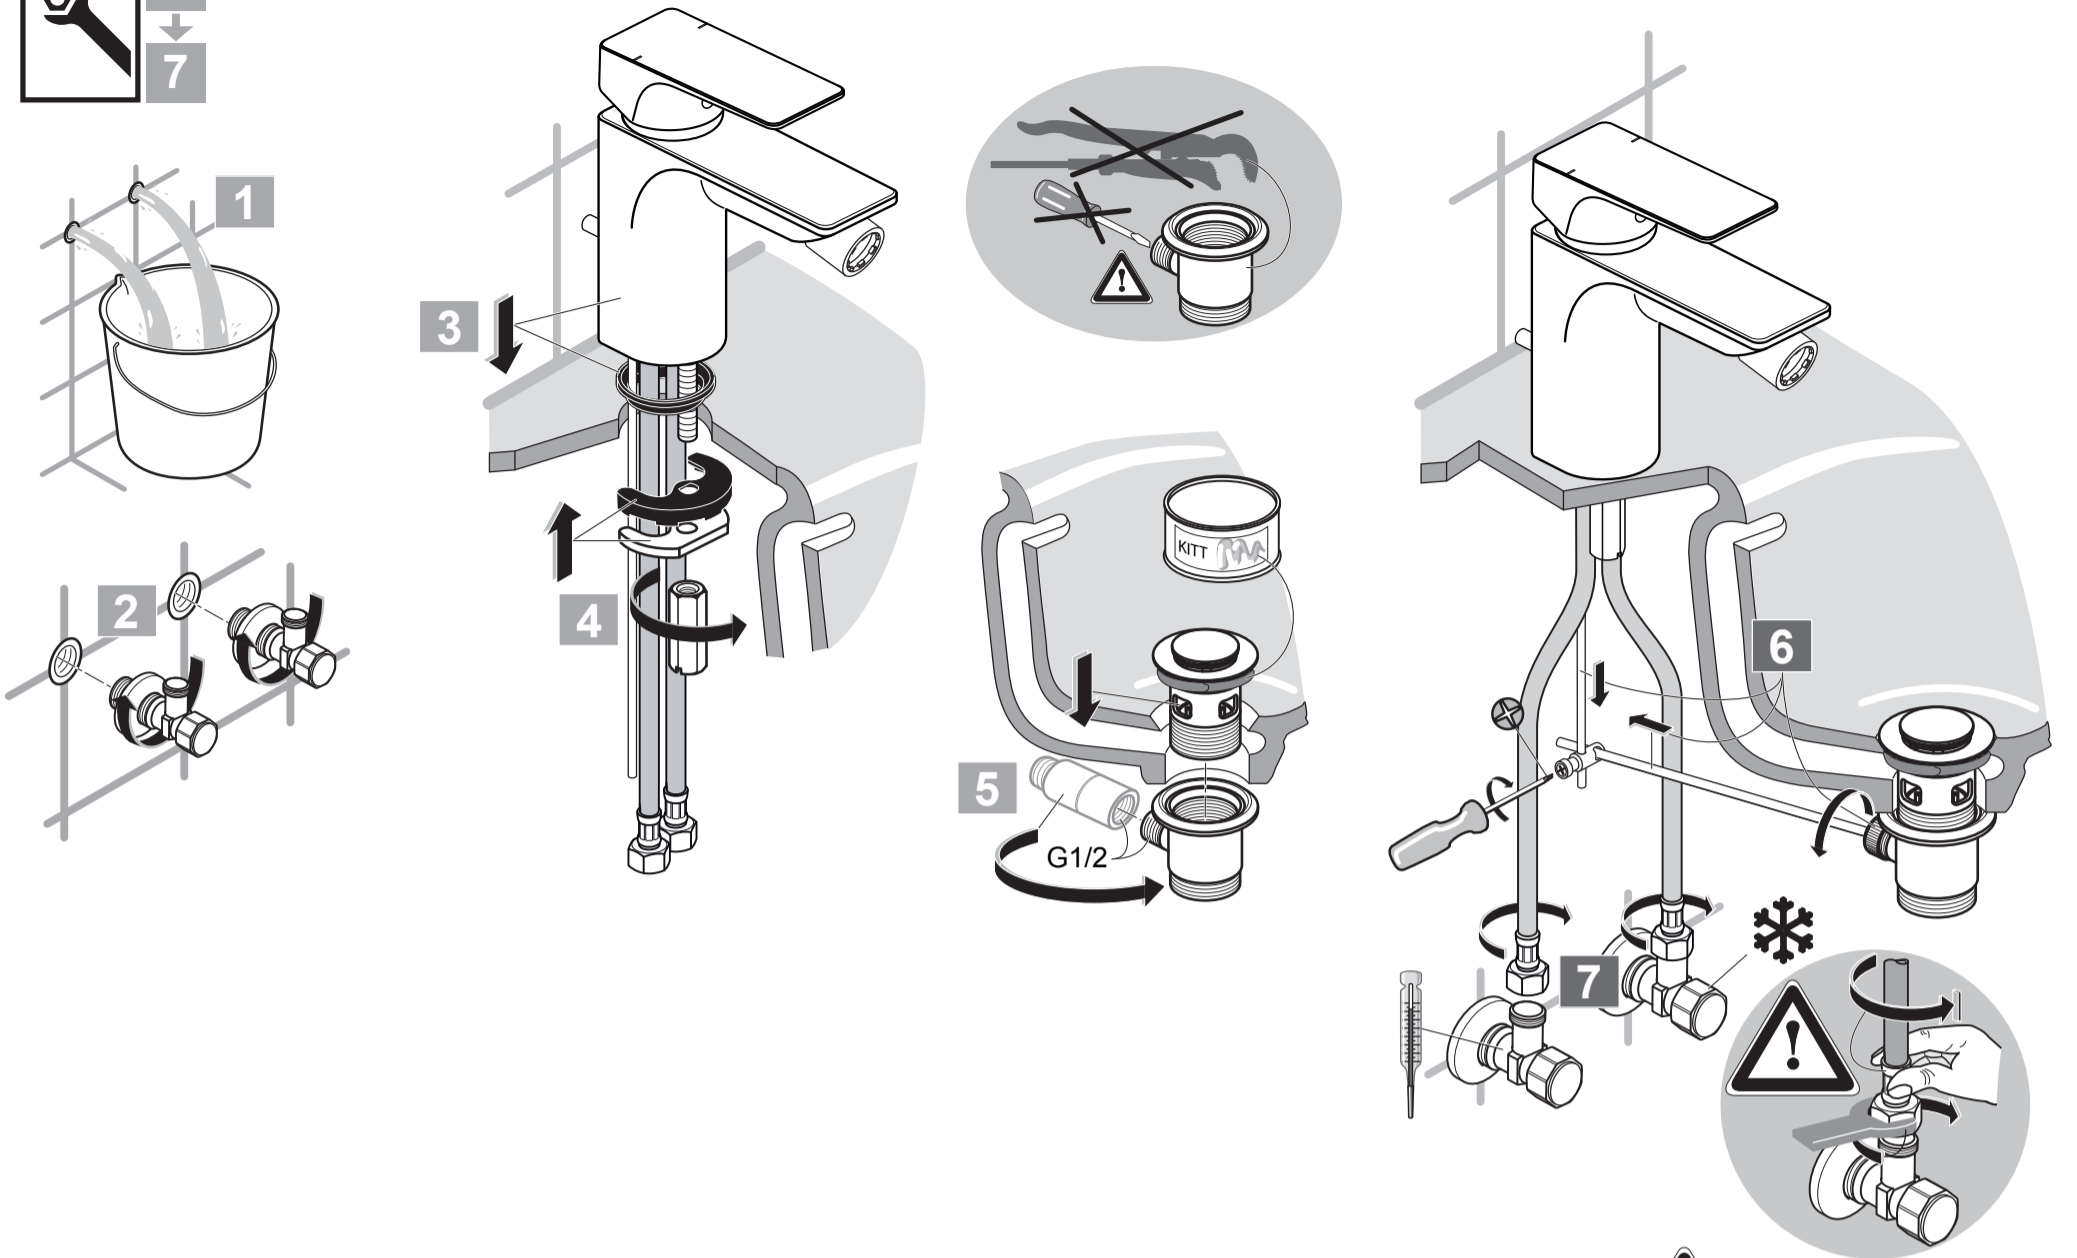

STRADA
A 5845 ..

0512 / A 866 539
 (+ A 865 612)
 Made in Germany

Ideal Standard International BVBA
 Chaussée de Wavre, 1789 - box 15
 1160 Bruxelles
 Belgium

www.idealstandardinternational.com

	P	bar				Q (3 bar)
	T	°C				l/min 5