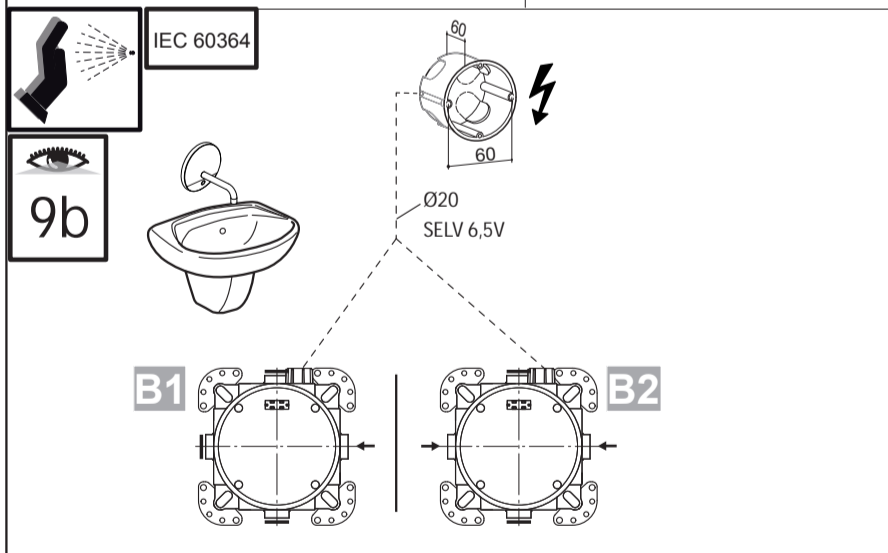

Position

- 1 = A 963 131 NU
- 4 = A 963 132 NU
- 8 = A 963 143 NU
- 9 = A 963 146 NU
- 10 = A 963 147 NU
- 13 = A 963 132 NU

EASY BOX
A 1000 NU

1116 / A 866 090 40
 Made in Germany

Ideal Standard International NV
 Corporate Village - Gent Building
 Da Vincilaan 2
 1935 Zaventem
 Belgium

www.idealstandardinternational.com

P
 Prüfdruck
 bar
 MAX. 16

	P bar		MAX. 10		5	
	T °C		MAX. 80		65	