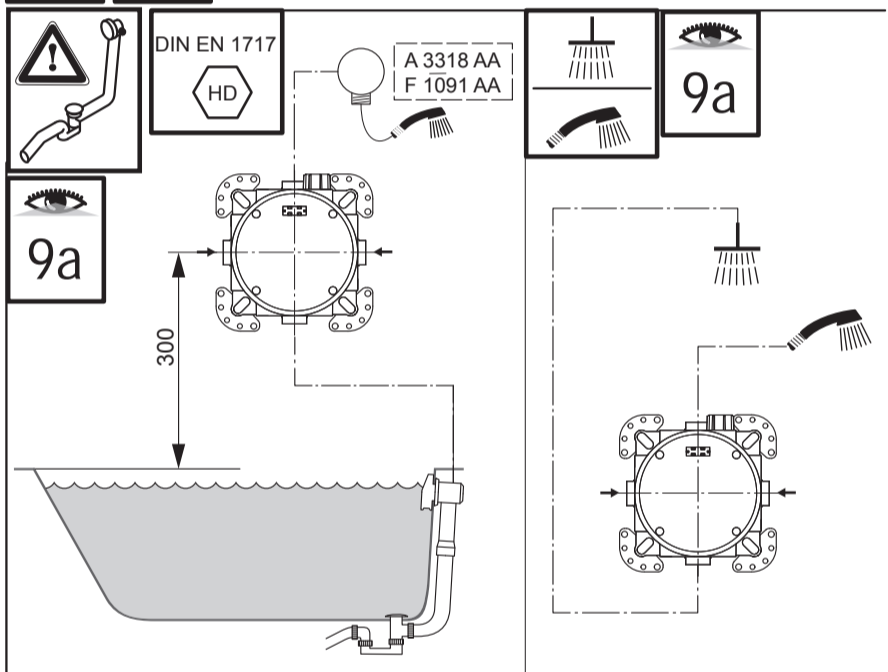

Position

- 1 = A 963 131 NU
- 4 = A 963 132 NU
- 8 = A 963 143 NU
- 9 = A 963 146 NU
- 10 = A 963 147 NU
- 13 = A 963 132 NU

EASY BOX
A 1000 NU

1116 / A 866 090 40
 Made in Germany

Ideal Standard International NV
 Corporate Village - Gent Building
 Da Vincilaan 2
 1935 Zaventem
 Belgium

www.idealstandardinternational.com

P
 Prüfdruck
 bar
 MAX. 16

	P bar		MAX. 10		5	
	T °C		MAX. 80		65	