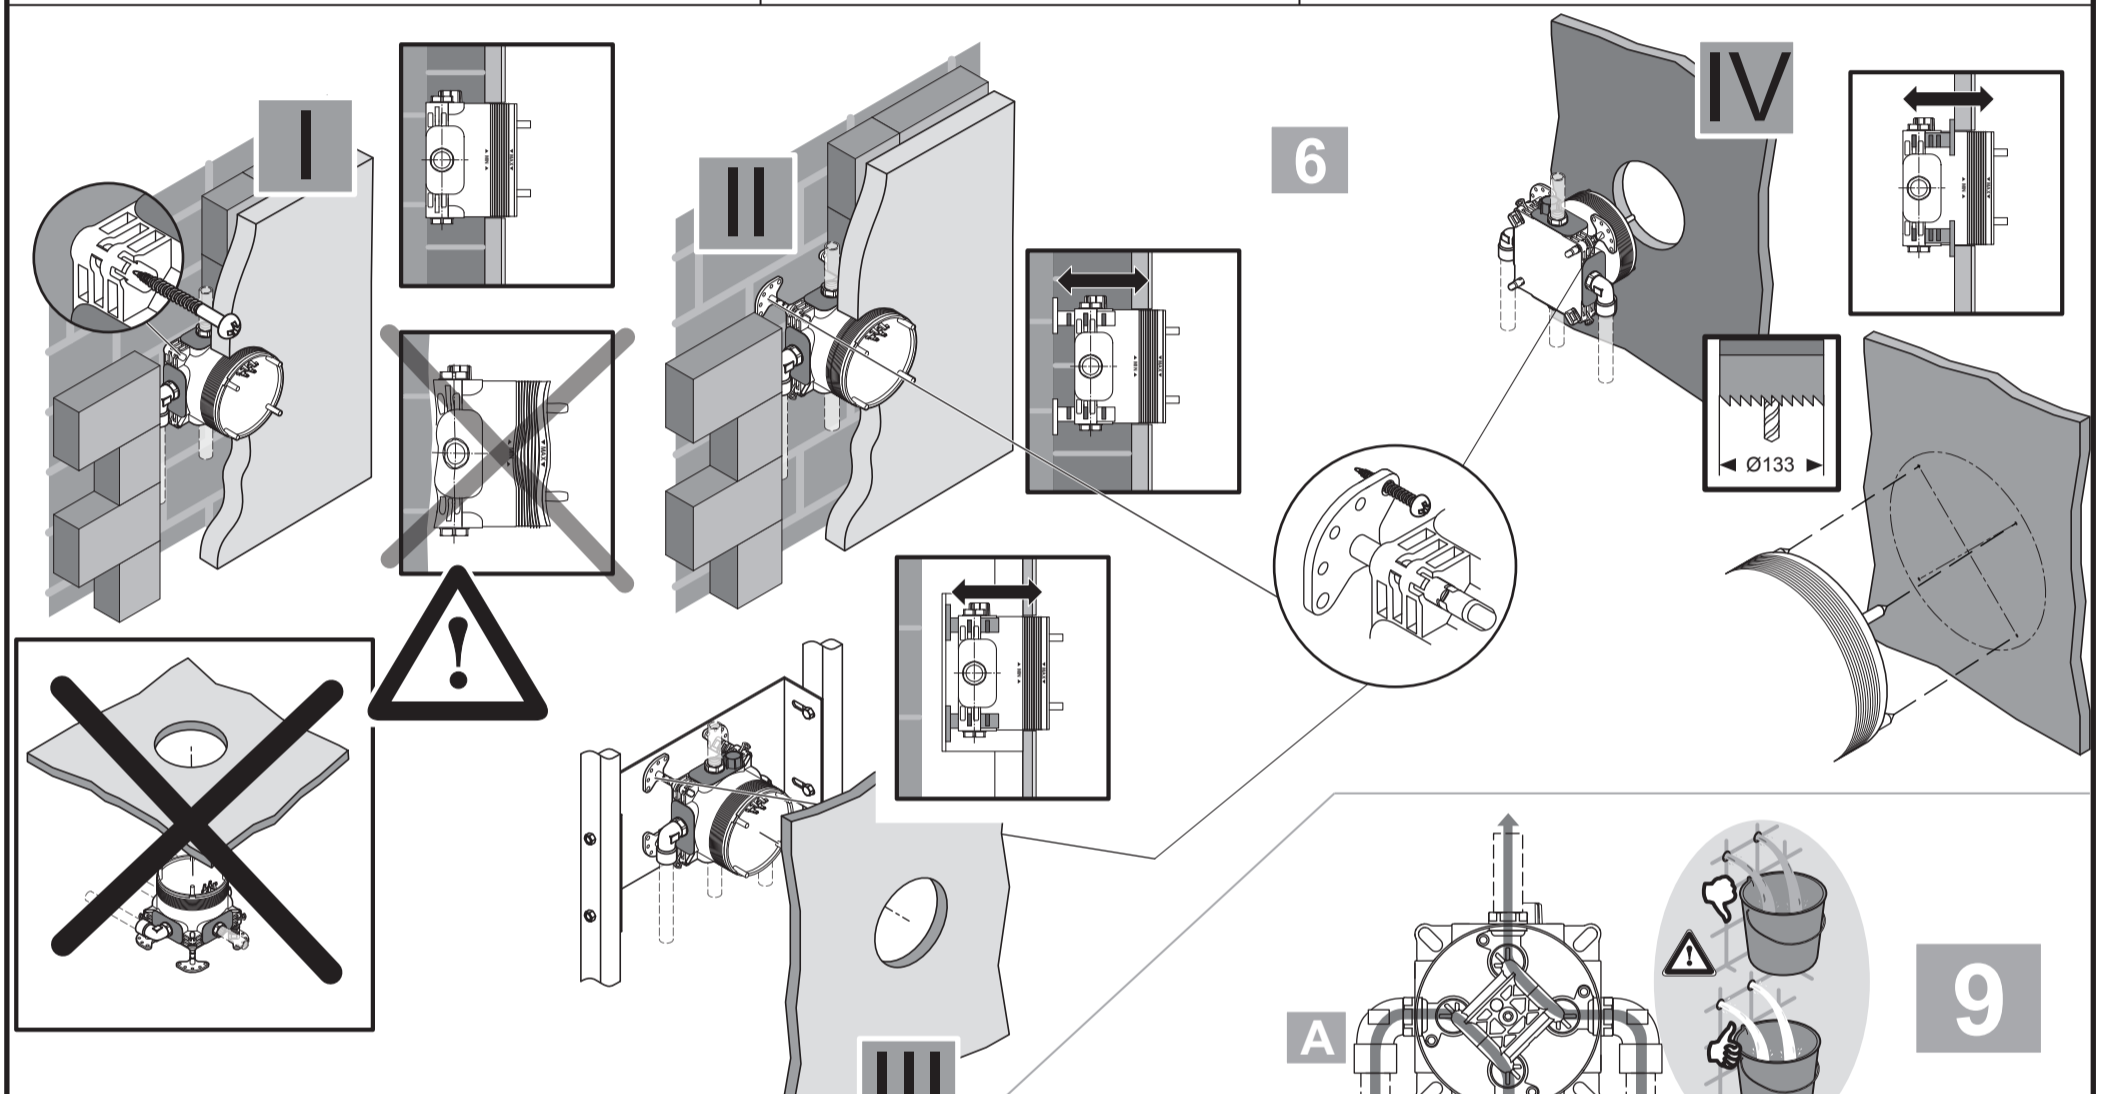

Position

- 1 = A 963 131 NU
- 4 = A 963 132 NU
- 8 = A 963 143 NU
- 9 = A 963 146 NU
- 10 = A 963 147 NU
- 13 = A 963 132 NU

EASY BOX
A 1000 NU

1116 / A 866 090 40
 Made in Germany

Ideal Standard International NV
 Corporate Village - Gent Building
 Da Vincilaan 2
 1935 Zaventem
 Belgium

www.idealstandardinternational.com

P
 Prüfdruck
 bar
 MAX. 16

	P bar		MAX. 10		5	
	T °C		MAX. 80		65	