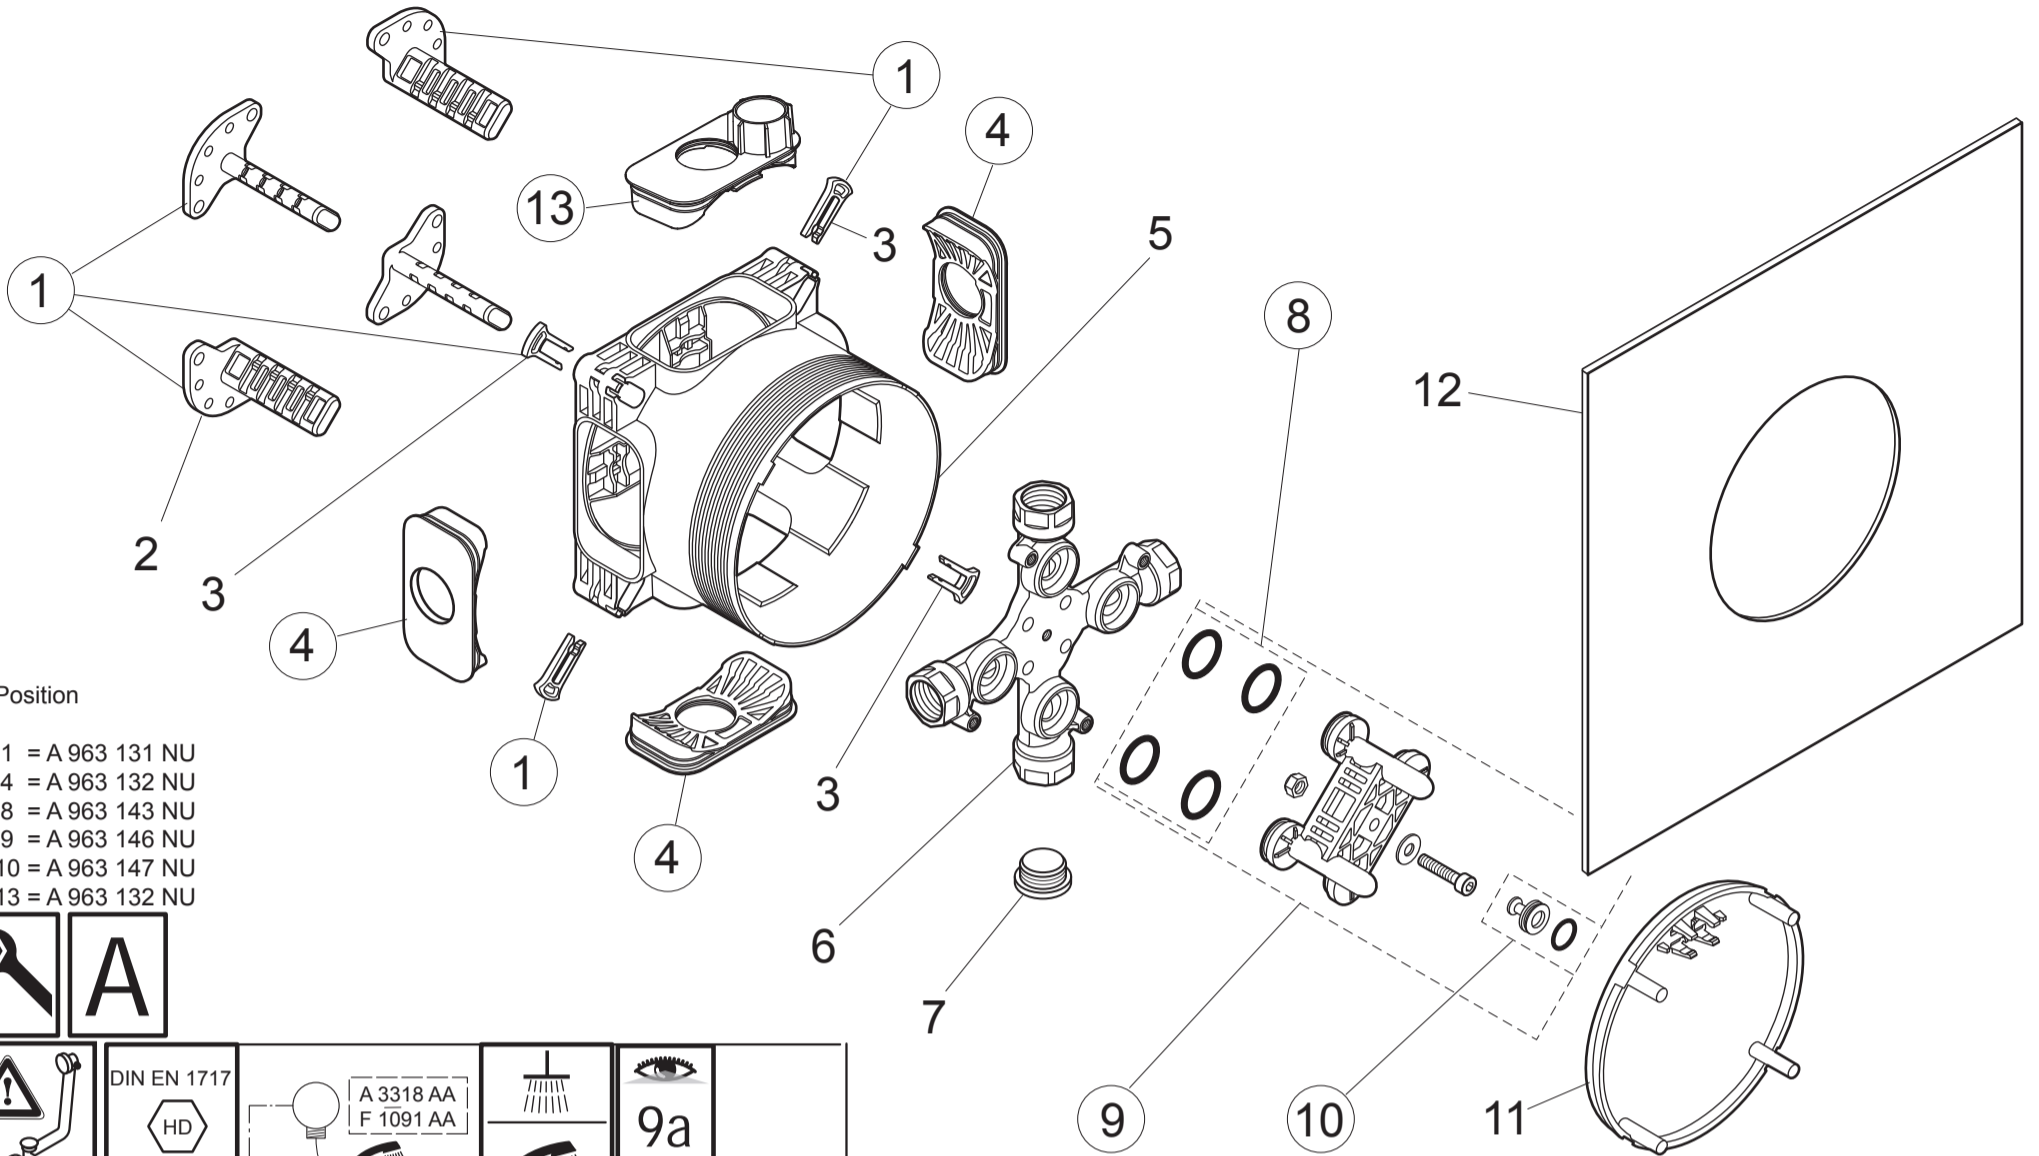

Position

- 1 = A 963 131 NU
- 4 = A 963 132 NU
- 8 = A 963 143 NU
- 9 = A 963 146 NU
- 10 = A 963 147 NU
- 13 = A 963 132 NU

EASY BOX
A 1000 NU

1116 / A 866 090 40
 Made in Germany

Ideal Standard International NV
 Corporate Village - Gent Building
 Da Vincilaan 2
 1935 Zaventem
 Belgium

www.idealstandardinternational.com

P
 Prüfdruck
 bar
 MAX. 16

	P bar		MAX. 10		5	
	T °C		MAX. 80		65	