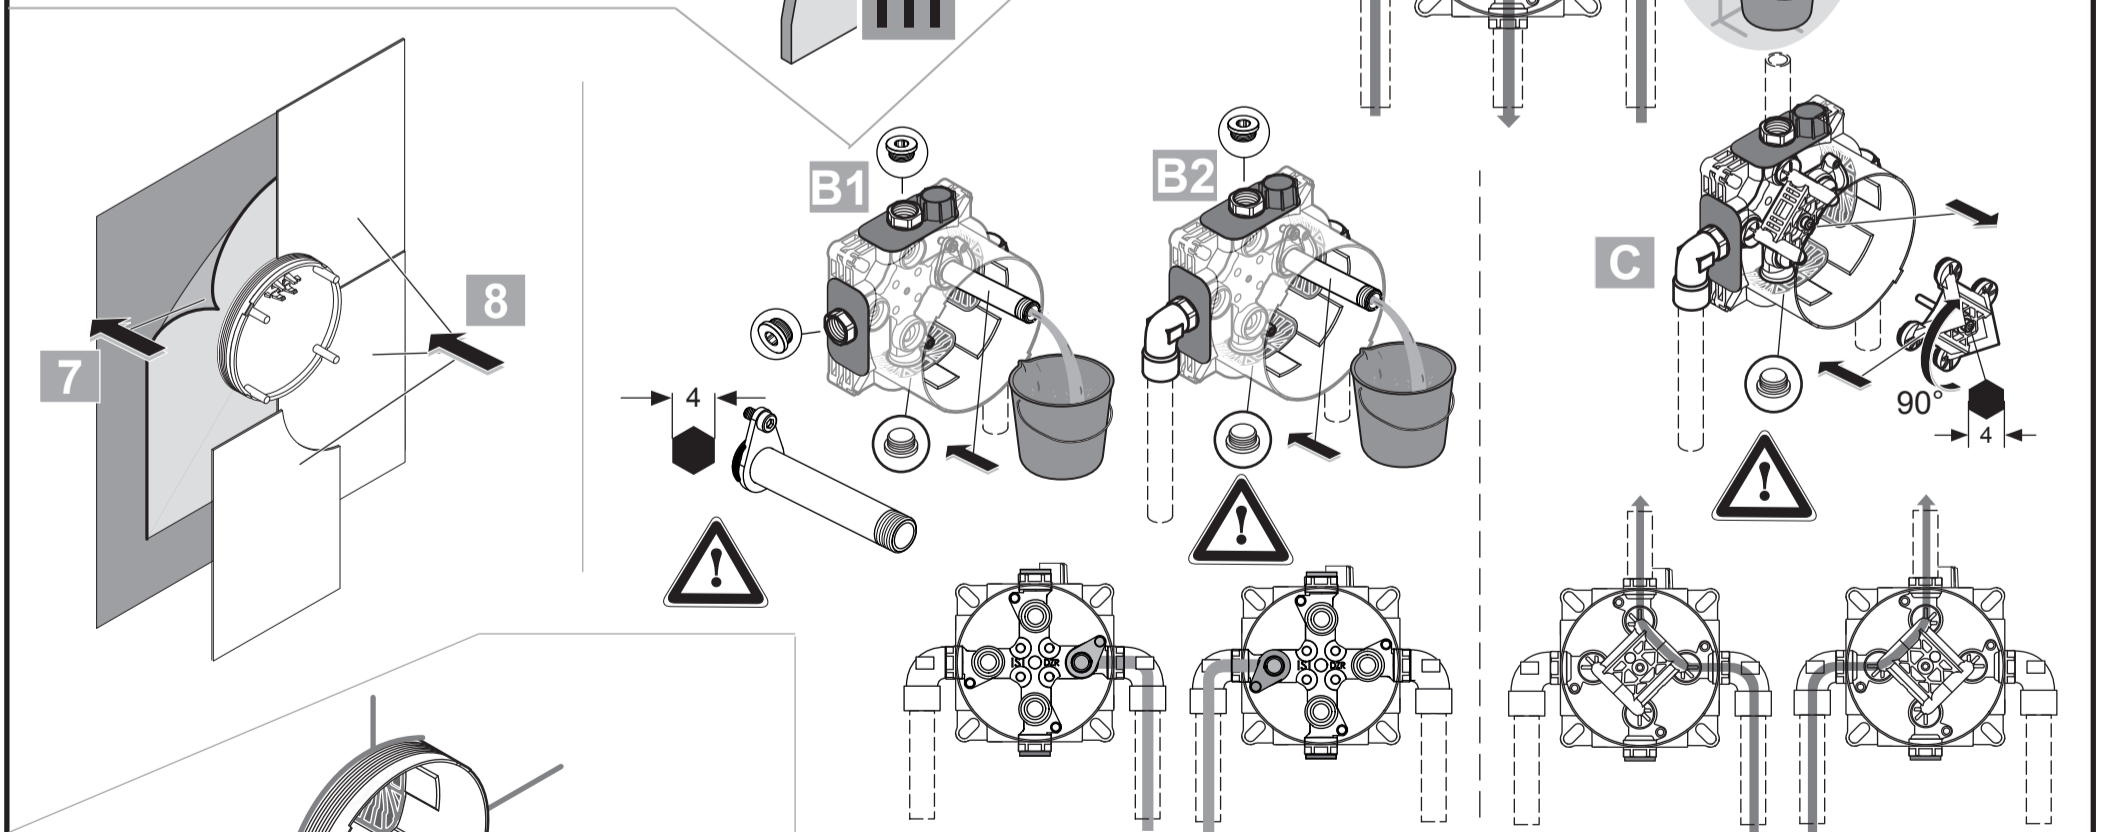

Position

- 1 = A 963 131 NU
- 4 = A 963 132 NU
- 8 = A 963 143 NU
- 9 = A 963 146 NU
- 10 = A 963 147 NU
- 13 = A 963 132 NU

EASY BOX
A 1000 NU

1116 / A 866 090 40
 Made in Germany

Ideal Standard International NV
 Corporate Village - Gent Building
 Da Vincilaan 2
 1935 Zaventem
 Belgium

www.idealstandardinternational.com

P
 Prüfdruck
 bar
 MAX. 16

	P bar		MAX. 10		5	
	T °C		MAX. 80		65	