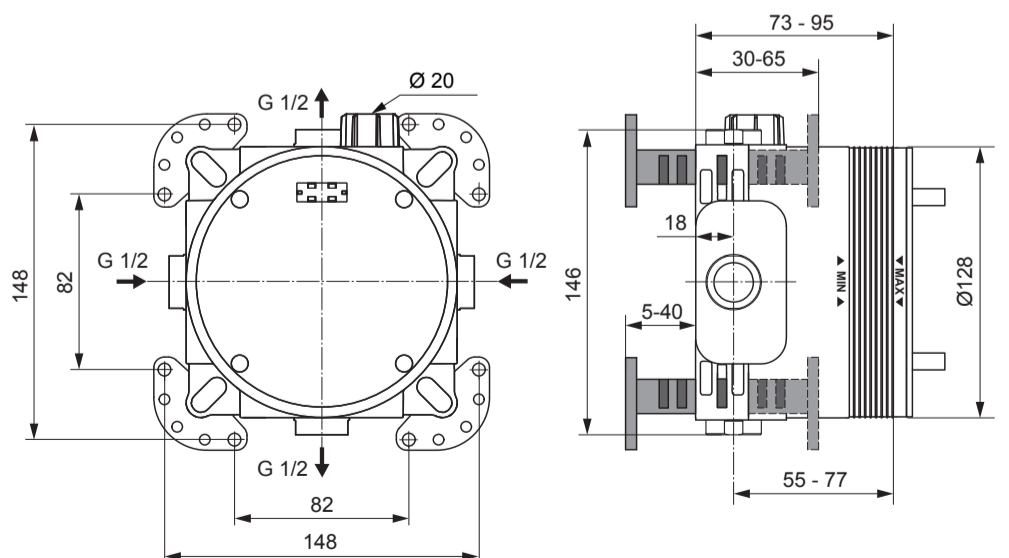

Position

- 1 = A 963 131 NU
- 4 = A 963 132 NU
- 8 = A 963 143 NU
- 9 = A 963 146 NU
- 10 = A 963 147 NU
- 13 = A 963 132 NU

EASY BOX
A 1000 NU

1116 / A 866 090 40
 Made in Germany

Ideal Standard International NV
 Corporate Village - Gent Building
 Da Vincilaan 2
 1935 Zaventem
 Belgium

www.idealstandardinternational.com

P
 Prüfdruck
 bar
 MAX. 16

	P bar		MAX. 10		5	
	T °C		MAX. 80		65	