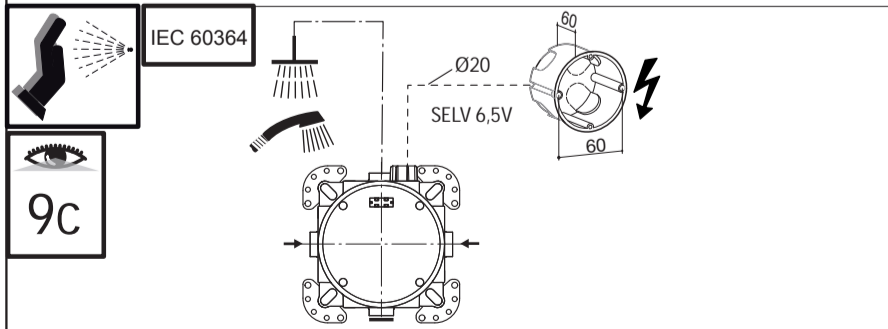

Position

- 1 = A 963 131 NU
- 4 = A 963 132 NU
- 8 = A 963 143 NU
- 9 = A 963 146 NU
- 10 = A 963 147 NU
- 13 = A 963 132 NU

EASY BOX
A 1000 NU

1116 / A 866 090 40
 Made in Germany

Ideal Standard International NV
 Corporate Village - Gent Building
 Da Vincilaan 2
 1935 Zaventem
 Belgium

www.idealstandardinternational.com

P
 Prüfdruck
 bar
 MAX. 16

	P bar		MAX. 10		5	
	T °C		MAX. 80		65	