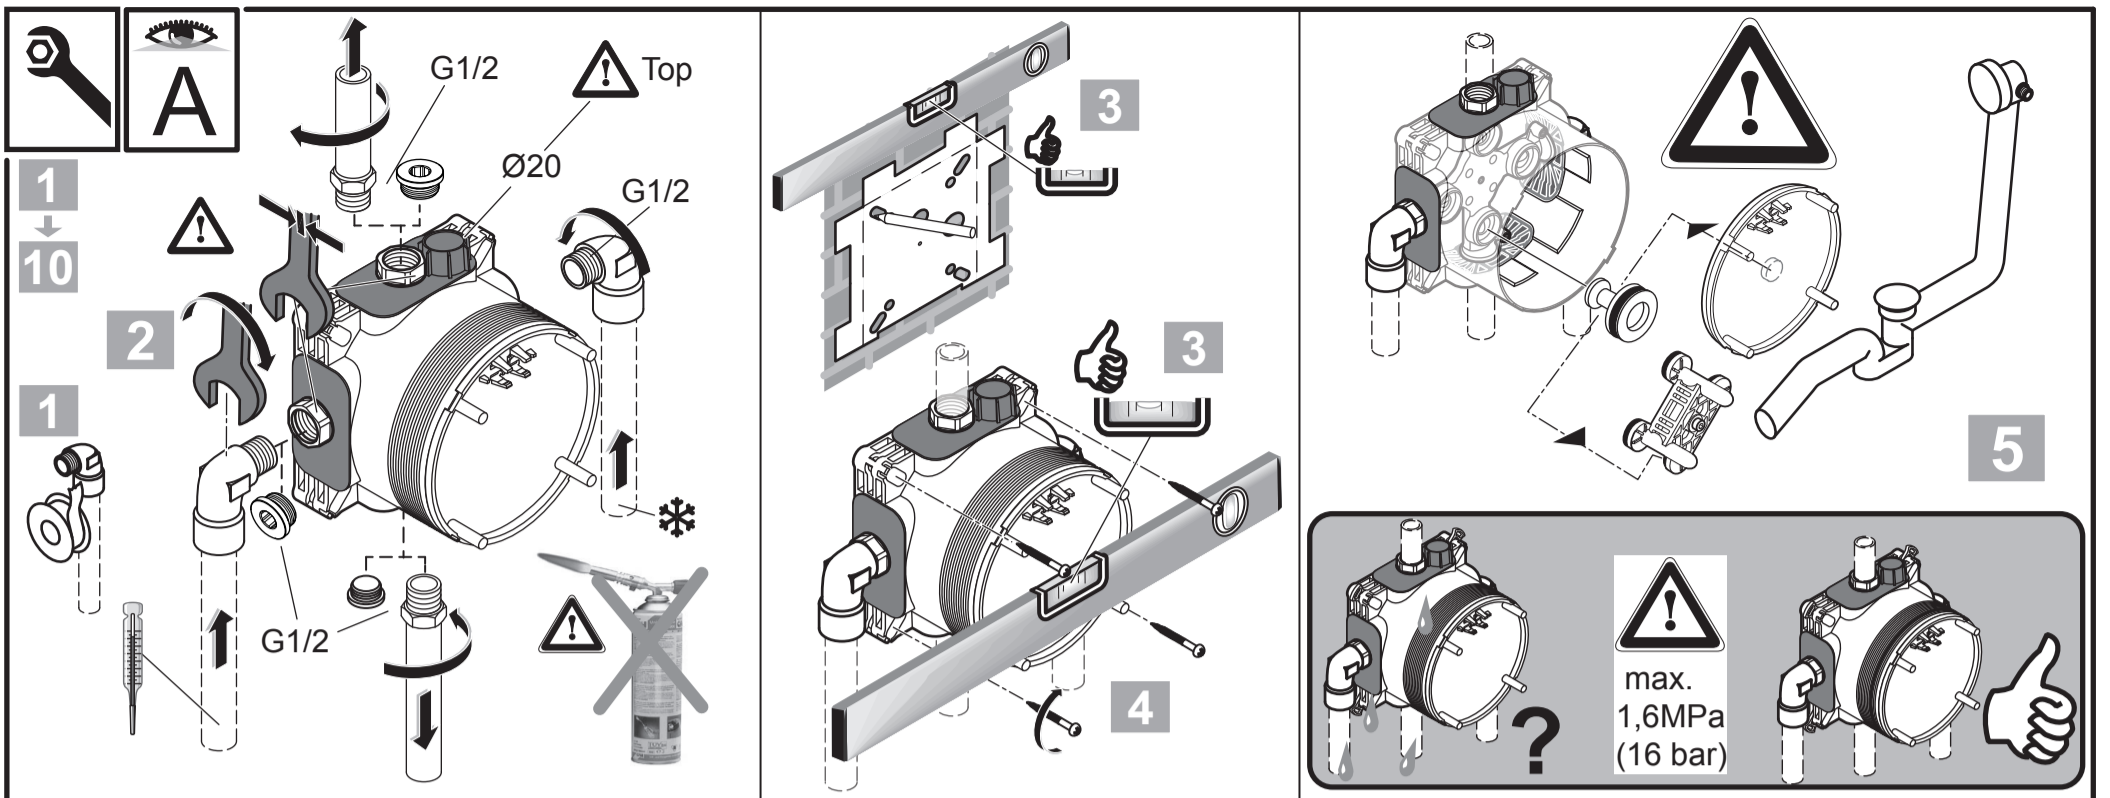

Position

- 1 = A 963 131 NU
- 4 = A 963 132 NU
- 8 = A 963 143 NU
- 9 = A 963 146 NU
- 10 = A 963 147 NU
- 13 = A 963 132 NU

EASY BOX
A 1000 NU

1116 / A 866 090 40
 Made in Germany

Ideal Standard International NV
 Corporate Village - Gent Building
 Da Vincilaan 2
 1935 Zaventem
 Belgium

www.idealstandardinternational.com

P
 Prüfdruck
 bar
 MAX. 16

	P bar		MAX. 10		5	
	T °C		MAX. 80		65	