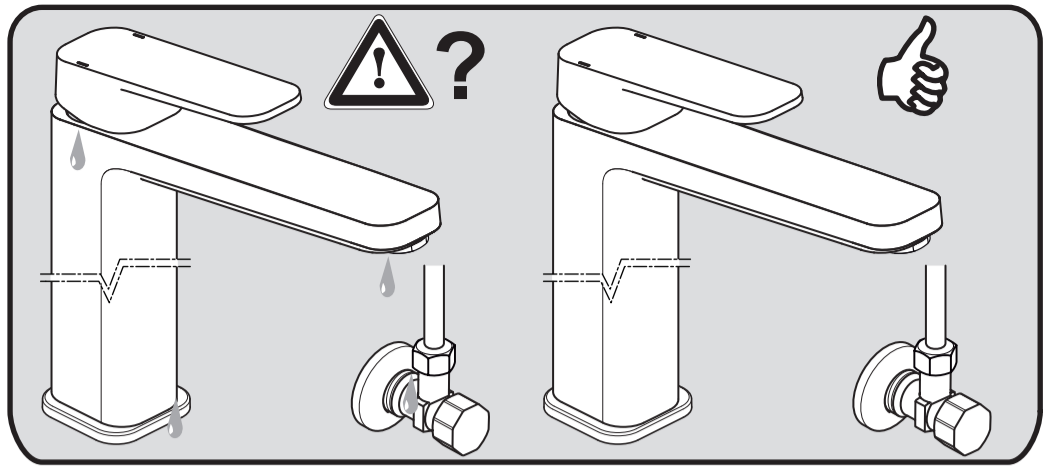

P bar	0,5	MAX. 10		5		Q (3 bar)
	T °C		MAX. 80		65		l/min
					40		5