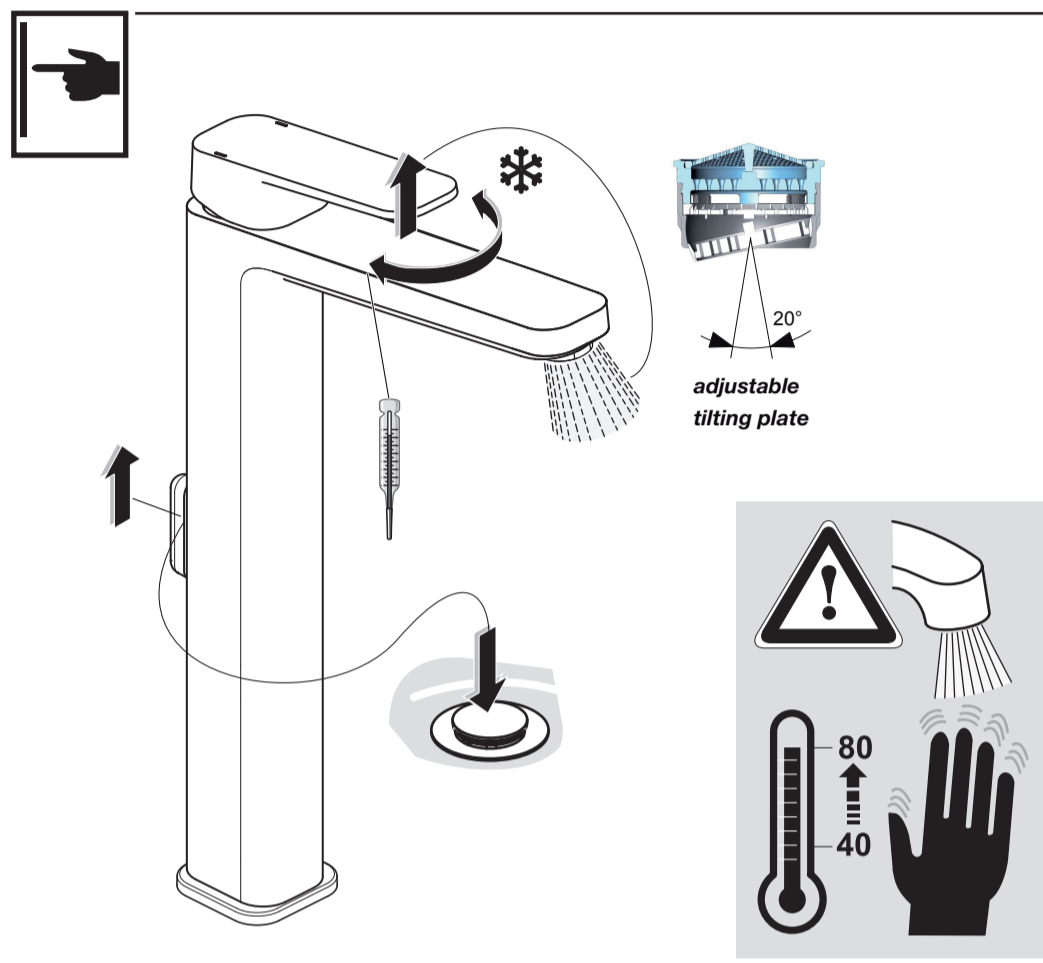

P bar	0,5	MAX. 10		5		Q (3 bar)
	T °C		MAX. 80		65		l/min
					40		5