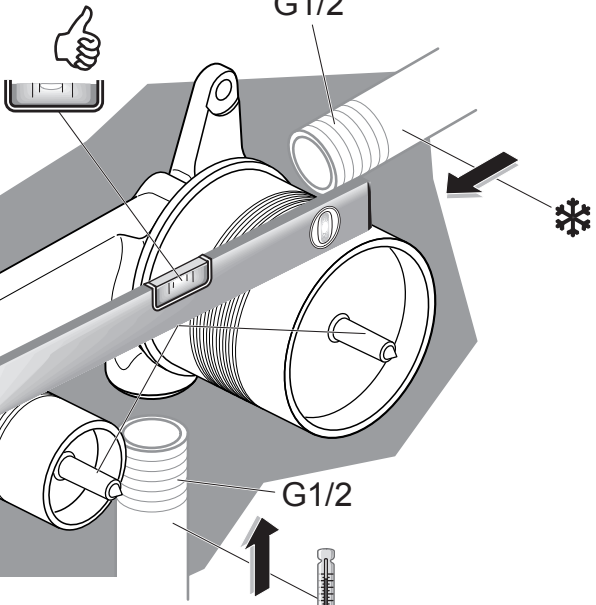

1
↓
4

1.

35 min.
52 max.

2.

4.

	P	bar			Q (3 bar)
	T	°C			
					l/min
					X