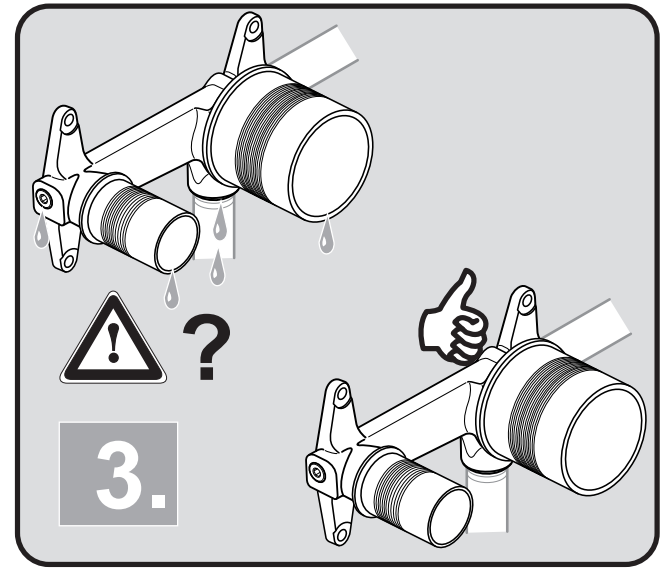

1
↓
4

1.

35 min.
52 max.

2.

4.

	P	bar			Q (3 bar)
	T	°C			
					l/min
					X