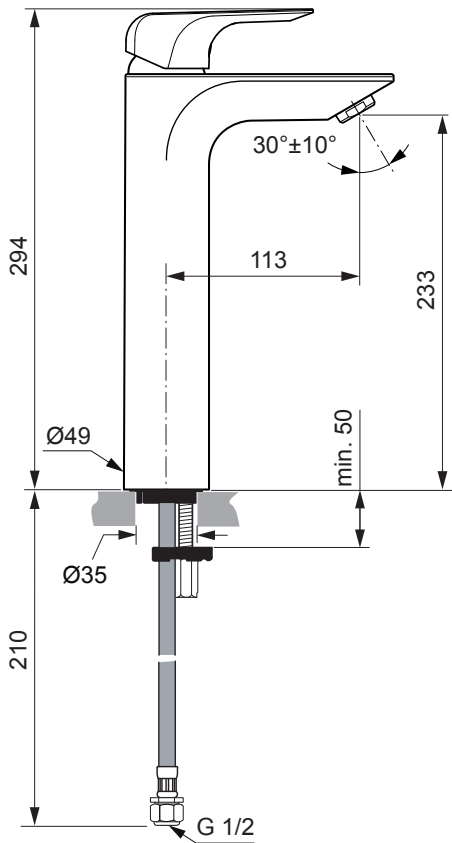

Produced from: Aug. 2015

SL basin mixer
with aerator 5l/min
without pop-up waste

A6517AA

Pos.	Description	Part-Number	Qty.	Pos.	Description	Part-Number	Qty.
1	Lever cpl. with Logo Sottini	A 860 959 AA	1 Set	11	O - Ring Ø 34,65 x 1,78	A 962 848 NU	2 pcs
2	Thread pin M5x6 DIN914	A 860 603 NU	1 pcs	12	O-ring Ø 10 x 2	A 963 495 NU	2 pcs
3	Handle cap	B 960 473 AA	1 pcs	13	Adapter flex. hose		
4	Handle adapter	A 963 372 NU	1 pcs	14	Body		
5	Cover cap	F 960 874 AA	1 pcs	15	Aerator M24x1 - 5ltr/min	F 960 876 AA	1 pcs
6	O - Ring Ø 28,3 x 1,78	A 961 667 NU	2 pcs	15a	Aerator M24x1 - dripless	A 963 681 AA	1 pcs
7	Thread ring M43x1,5			16	Bolt M8x77		
8	O - Ring Ø 35 x 3,2	A 962 715 NU	1 pcs	17	Fixation kit	B 960 432 NU*	1 Set
9	Cartridge Multiport +pos.4	A 962 716 NU	1 pcs	18	Flex. hose M8x1-G3/8-500	A 960 485 NU	1 pcs
9a	Sleeve for MP-Cartridge						
10	Manifold						