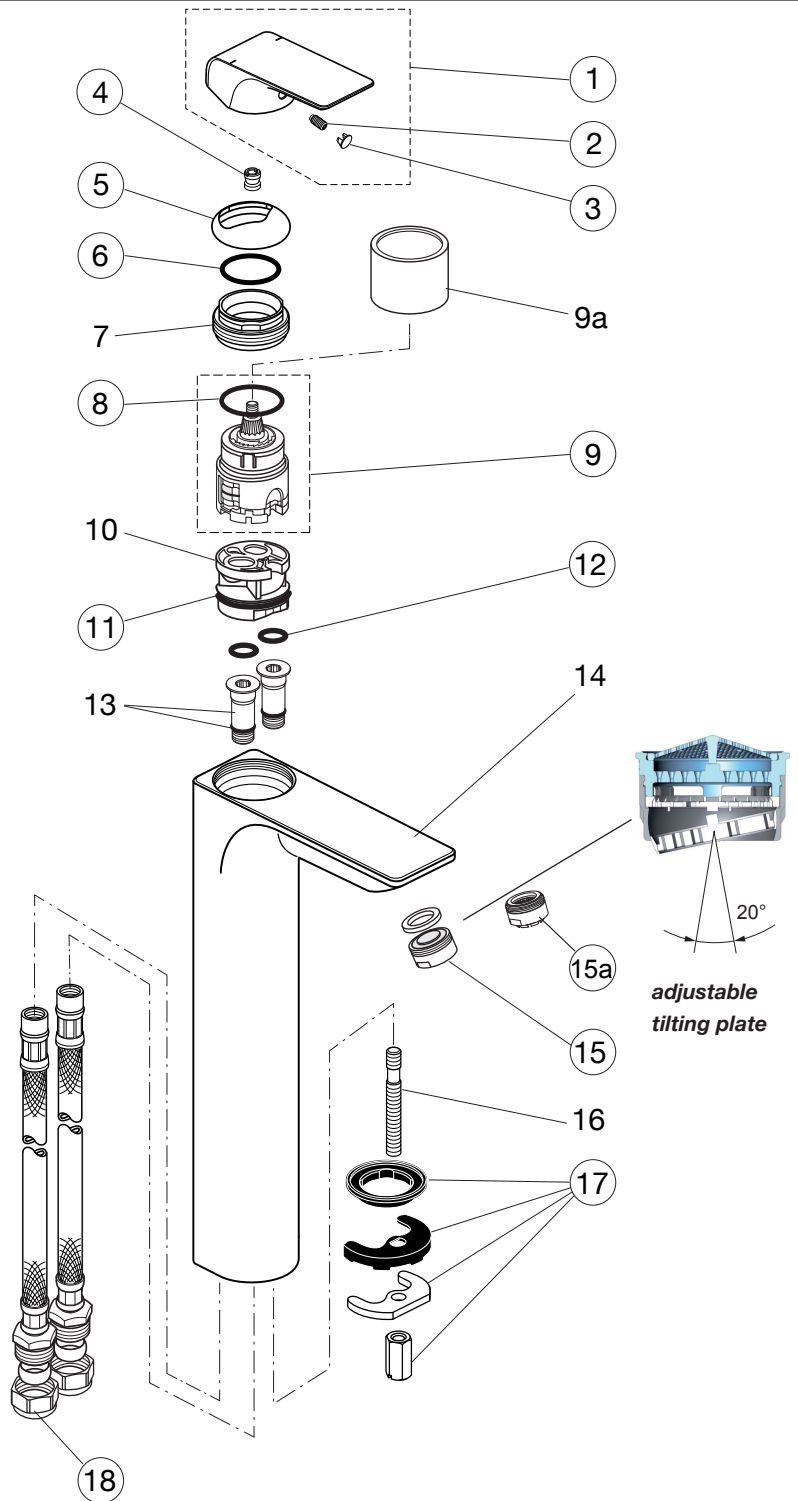

Produced from: Aug. 2015

SL basin mixer
with aerator 5l/min
without pop-up waste

A6517AA

Pos.	Description	Part-Number	Qty.	Pos.	Description	Part-Number	Qty.
1	Lever cpl. with Logo Sottini	A 860 959 AA	1 Set	11	O - Ring Ø 34,65 x 1,78	A 962 848 NU	2 pcs
2	Thread pin M5x6 DIN914	A 860 603 NU	1 pcs	12	O-ring Ø 10 x 2	A 963 495 NU	2 pcs
3	Handle cap	B 960 473 AA	1 pcs	13	Adapter flex. hose		
4	Handle adapter	A 963 372 NU	1 pcs	14	Body		
5	Cover cap	F 960 874 AA	1 pcs	15	Aerator M24x1 - 5ltr/min	F 960 876 AA	1 pcs
6	O - Ring Ø 28,3 x 1,78	A 961 667 NU	2 pcs	15a	Aerator M24x1 - dripless	A 963 681 AA	1 pcs
7	Thread ring M43x1,5			16	Bolt M8x77		
8	O - Ring Ø 35 x 3,2	A 962 715 NU	1 pcs	17	Fixation kit	B 960 432 NU*	1 Set
9	Cartridge Multiport +pos.4	A 962 716 NU	1 pcs	18	Flex. hose M8x1-G3/8-500	A 960 485 NU	1 pcs
9a	Sleeve for MP-Cartridge						
10	Manifold						

*Universal set (not all parts needed)