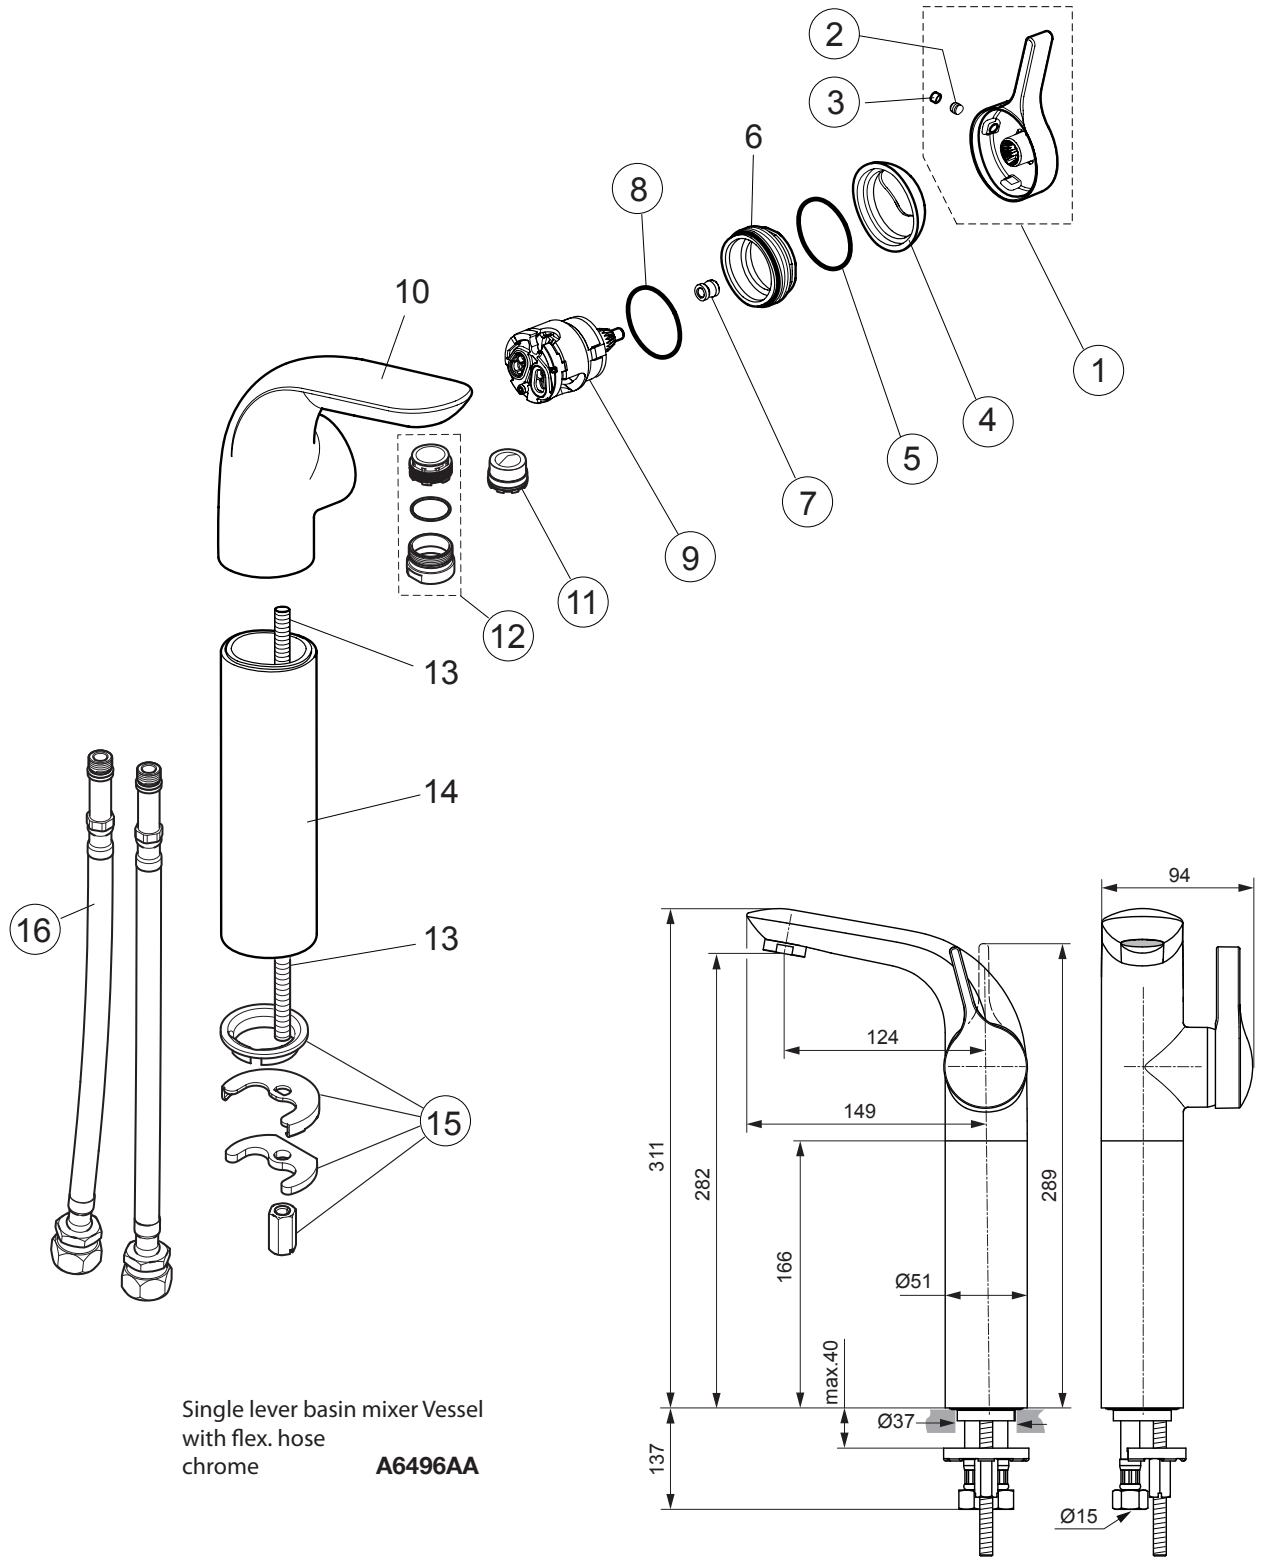

Produced from: Aug. 2015

Single lever basin mixer Vessel  
with flex. hose  
chrome

**A6496AA**

Pos.	Description	Part-Number	Qty.	Pos.	Description	Part-Number	Qty.
1	Lever cpl. with Logo Sottini	<b>A 960 962 AA</b>	1 Set	10	Body		
2	Thread pin M5x6 DIN914	<b>A 963 667 NU</b>	1 pcs	11	Aerator M24x1 (full flow)	<b>A 960 191 NU</b>	1 pcs
3	Cover shield	<b>A 963 751 NU</b>	1 pcs	12	Aerator M24x1 complete	<b>A 962 080 NU</b>	1 Set
4	Cartr. Cover (Cap)	<b>A 961 485 AA</b>	1 pcs		Aerator keys for Pos. 11+12	<b>A 960 196 NU*</b>	1 Set
5	O - Ring Ø 28,3 x 1,78	<b>A 961 667 NU</b>	2 pcs	13	Stud M8 x 270		
6	Clamping nut M43 x 1,5			14	Extension Ø51		
7	Nut f. handle adaption	<b>A 963 372 NU</b>	1 pcs	15	Fixation-set	<b>A 960 001 NU*</b>	1 Set
8	O - Ring Ø 35 x 3,2	<b>A 962 715 NU</b>	1 pcs	16	Flex. hose M12x1 - 325lg.	<b>A 962 082 NU</b>	1 pcs
9	Cartridge Multiport cpl.	<b>A 962 985 NU</b>	1 pcs				

\*Universal set (not all parts needed)