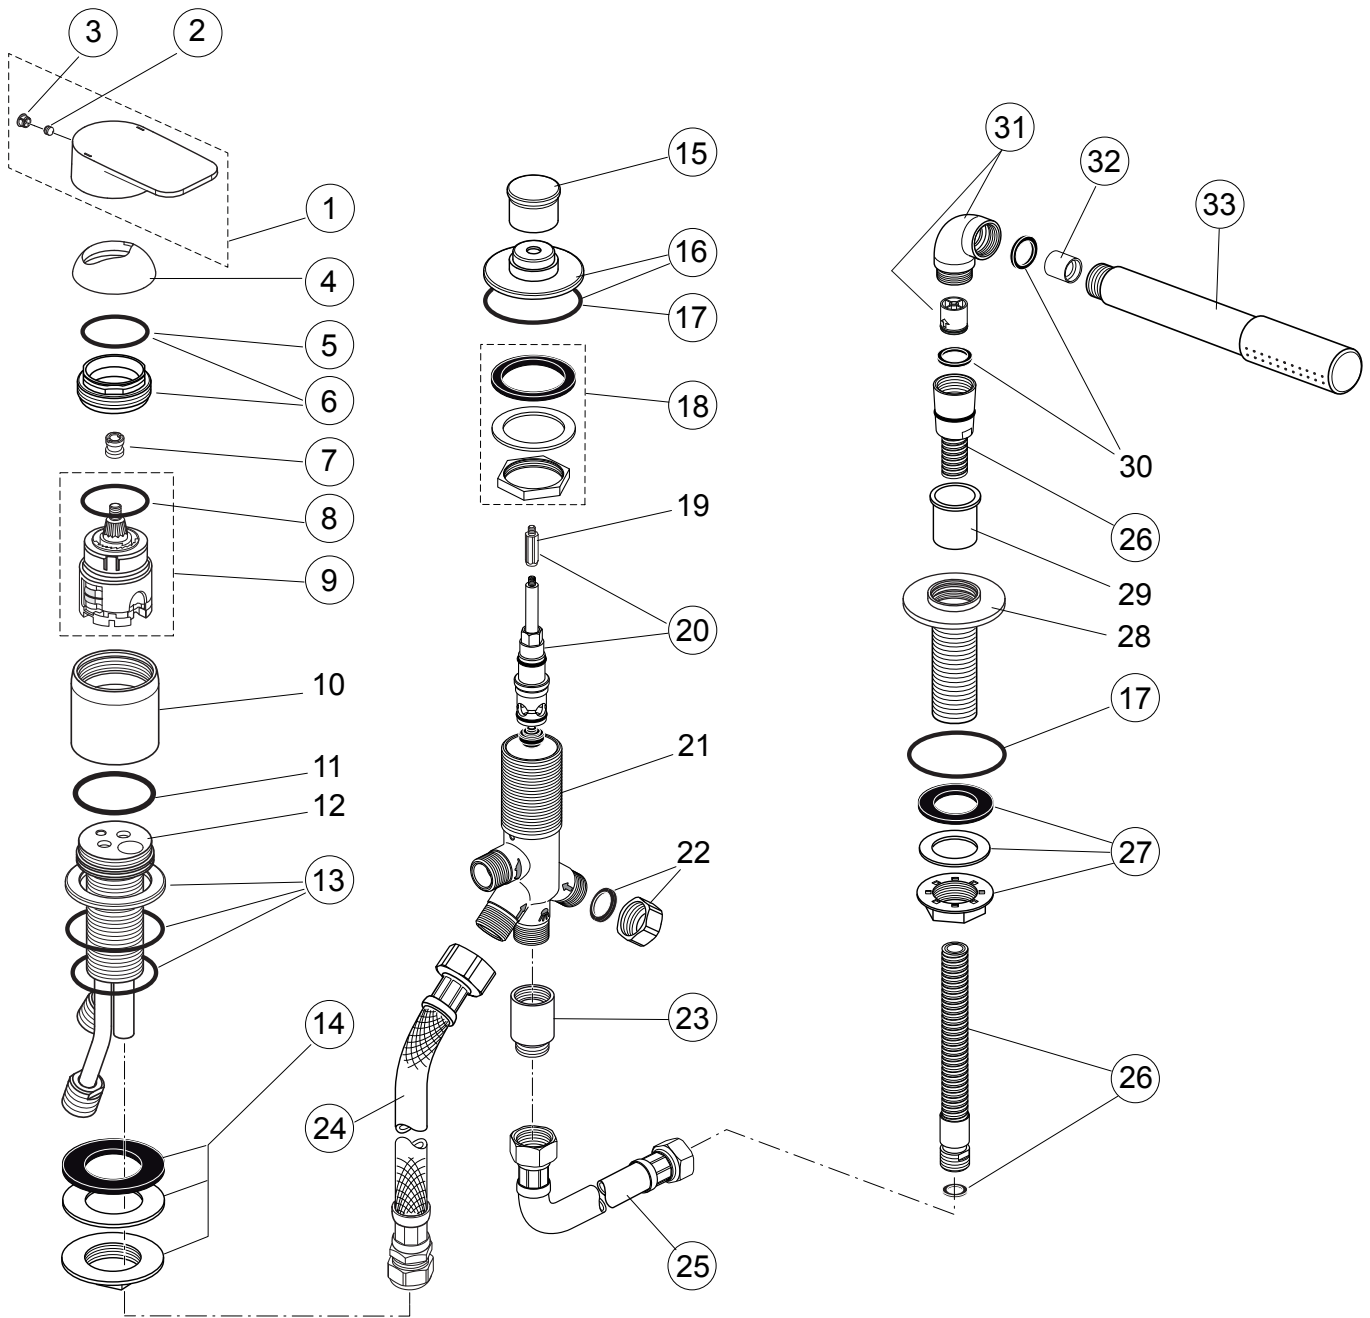

Produced from: March 2015

3 Hole rim mounted single lever  
with automatism diverter & hand spray  
chrome  
**A6349AA**

Pos.	Description	Part-Number	Qty.	Pos.	Description	Part-Number	Qty.
1	Lever cpl. with red/blue	<b>A 860 917 AA</b>	1 Set	18	Fixation kit diverter	<b>A 963 026 NU</b>	1 Set
2	Thread pin M5x6 DIN914	<b>A 860 603 NU</b>	1 pcs	19	Spindle extension		
3	Handle cap	<b>A 960 396 AA</b>	1 pcs	20	Diverter + Pos.19	<b>H 960 987 NU</b>	1 pcs
4	Cover cap	<b>A 961 485 AA</b>	1 pcs	21	Body diverter		
5	O - ring Ø 28,3 x 1,78	<b>A 860 818 NU</b>	1 pcs	22	Plug with Fibre-ring		
6	Clamping nut M43 x 1,5 cpl.	<b>N 960 019 AA</b>	1 Set	23	Non-return valve complete	<b>A 963 287 AA</b>	1 pcs
7	Srew adapter	<b>A 963 372 NU</b>	1 pcs	24	Flex. hose G1/2 x 400mm	<b>A 962 823 NU</b>	1 pcs
8	O - ring Ø 35 x 3,2	<b>A 962 715 NU</b>	1 pcs	25	Flex. hose G1/2 + washer	<b>H 960 185 NU</b>	1 pcs
9	Cartridge Multiport cpl.	<b>A 860 621 NU</b>	1 Set	26	Shower hose G1/2 -M15x1	<b>H 960 440 AA</b>	1 pcs
10	Cover			27	Fixation kit shower-holder	<b>H 960 657 NU*</b>	1 Set
11	O - ring Ø 40 x 3,0			28	Holder for hand shower		
12	Body Single lever			29	Plastic insert		
13	Escutcheon + O-rings	<b>A 860 918 AA</b>	1 Set	30	Washer Ø 20,8 x 14,5 x 2,5		
14	Fixation kit G 1"	<b>H 960 294 NU</b>	1 Set	31	Elbow 96° f. Hand spray	<b>F 960 865 AA</b>	1 pcs
15	Pull knob	<b>A 860 901 AA</b>	1 pcs	32	Flow limiter 8l/min	<b>B 961 093 NU</b>	1 pcs
16	Escutcheon + O-ring	<b>A 861 033 AA</b>	1 Set	33	Hand shower	<b>F 960 900 AA</b>	1 pcs
17	O - ring Ø 48 x 3	<b>F 961 021 NU</b>	1 pcs				

\*Universal set (not all parts needed)