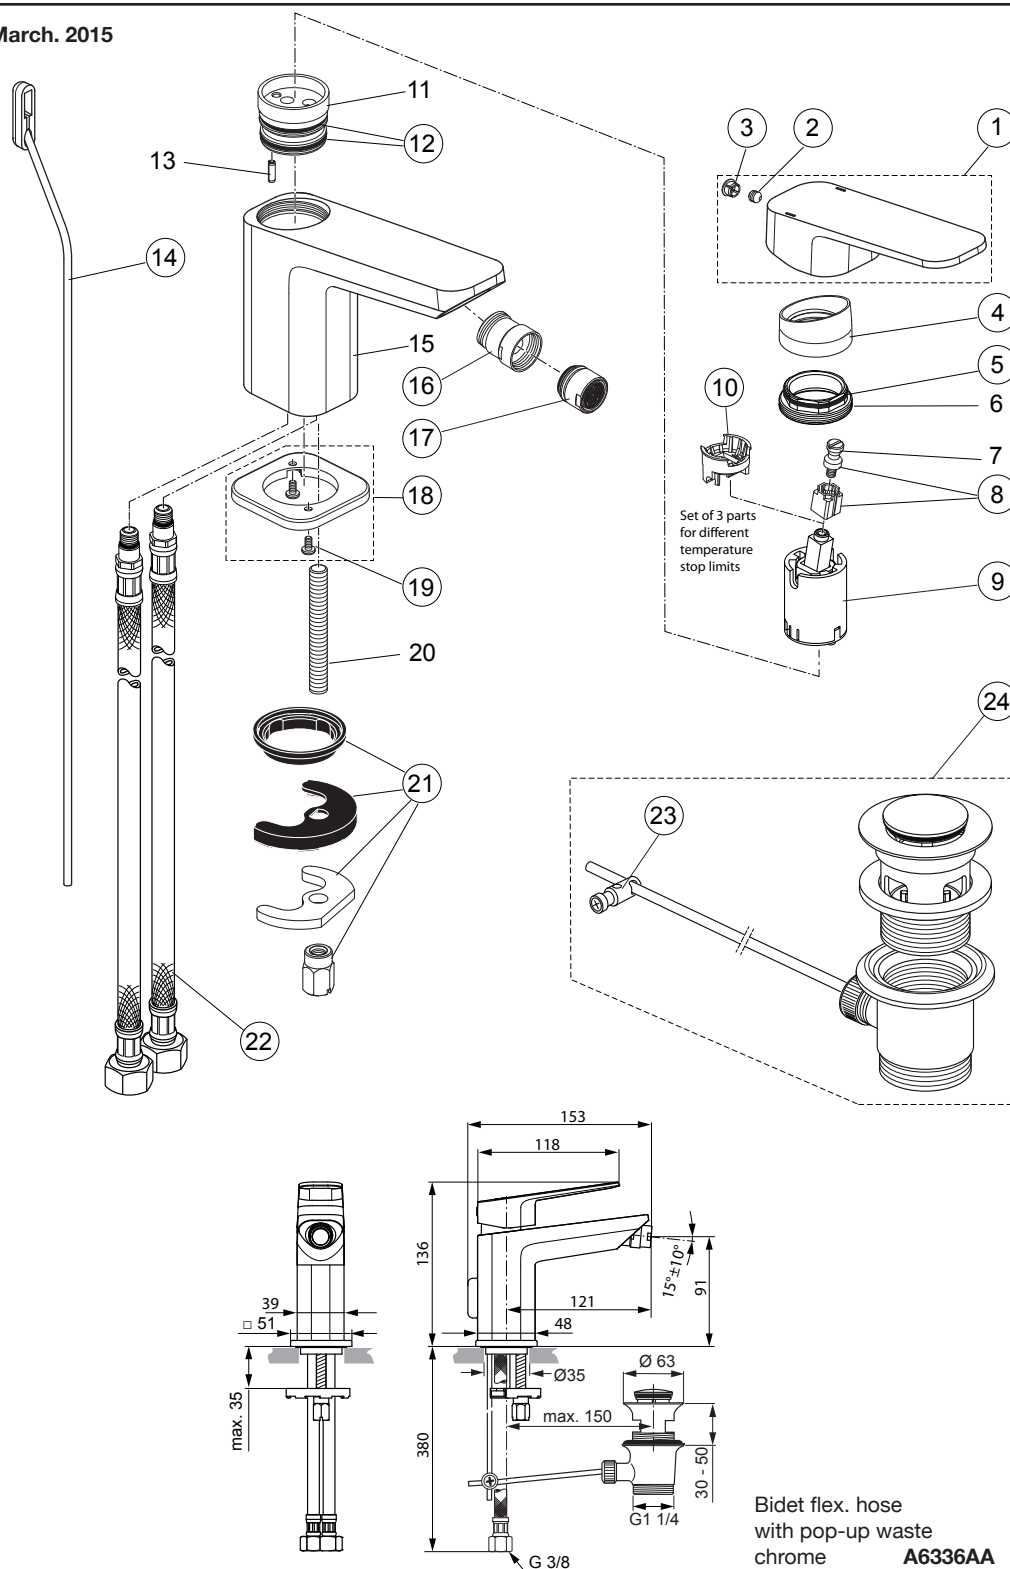

Produced since: **March. 2015**

Pos.	Description	Part-Number	Qty.	Pos.	Description	Part-Number	Qty.
1	Lever compl. with Logo ISI	A 860 890 AA	1 Set	14	Lift rod complete	A 960 654 NU	1 Set
2	Thread pin M5x6 DIN914	A 860 603 NU	1 pcs	15	Body		
3	Handle cap	A 960 396 AA	1 pcs	16	Ball joint M18x1 / M16,5x1	A 960 019 AA	1 pcs
4	Cover cap	A 860 891 AA	1 pcs	17	Aerator M18x1	B 964 902 AA	1 pcs
5	O - Ring Ø 25 x 1,5	A 962 496 NU	1 pcs	18	Escutcheon + screws	A 860 893 AA	1 Set
6	Thread ring M33x1			19	Srew M3 x 6 Din 85	A 960 342 NU*	1 Set
7	Handle srew M4			20	Bolt M8x70		
8	Lever adapter + screw	A 860 892 NU	1 Set	21	Fixation kit	A 964 520 NU*	1 Set
9	Cartridge Kerox Ø28 + Pos 7	F 960 855 NU	1 Set	22	Flex. hose M8x1-G3/8-420	A 962 370 NU	1 pcs
10	Hot water limiter - 3 parts	B 961 088 NU	1 Set	23	Bracket	A 961 172 NU	1 pcs
11	Manifold			24	Pop-up waste complete	A 962 991 AA	1 pcs
12	O - Ring Ø 26,7 x 1,78	A 962 825 NU	1 pcs				
13	Clamping pin						

*Universal set (not all parts needed)