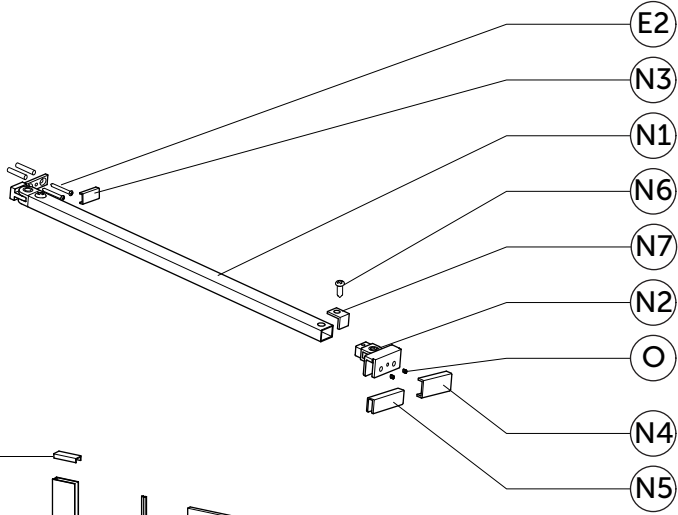

SPARE PARTS

WALK IN

I.LIFE

T4869	T4870	T4871	T4872	T4873	T4874	T5306
70	80	90	100	120	140	160

Item	ERP Code	Drawing	Description	Remark	SKU
B	LY-B003-02A		Wall profile	holes pre-drilled	TR026EO
C	LY-B003-13C		Anti-water seal	length 2000mm	TR09167
E1			Installation pack	TCB 3.9X50 : X4pcs washer x4pcs wall plug x4pcs	TR03967
F					
G					
I	LY-B003-29		cover for vertical profile		TR123AA
J			S.S. sticker with positioning template		KV29567

E2	LY-G01-131		Straight Bracket Fixing Set	TCB 3.9X30 : X2pcs wall plug x2pcs Clamp Gasket x1pcs grub screw x8pcs Hex wrench 2.5mm x1pc	TR04067
F					
L2					
O					
					

N3	LY-S820-04		Angled Bracket Cover Cap Set	Clamp Cover Moulding : X1pcs wall boss cover moulding x1pcs	TR131AA
N4	LY-S820-05				

E2			3.9x30 Countersunk Head Screw Pack	TCB 3.9X30 : x2pcs (COUNTERSUNK HEAD)	TR13867
----	--	---	------------------------------------	--	---------

Item	ERP Code	Drawing	Description	Remark	SKU
E2	LY-F007-65		Ceiling Bracket Fixing Set	TCB 3.9X30 : X2pcs wall plug x2pcs Clamp Gasket x1pcs grub screw x8pcs Hex wrench 2.5mm x1pc	TR04267
F					
M5					
O					
					

E2	LY-S820-06A		Angled Bracket Fixing Set	TCB 3.9X30 : x2pcs Countersunk head screws M6*12 : 2pcs Round head screws M6*12 : 2pcs wall plug x2pcs Clamp Gasket x1pcs grub screw x2pcs Hex wrench 2.5mm x1pc Hex wrench 4mm x1pc	TR04167
N6					
					
F					
N5					
O					
					