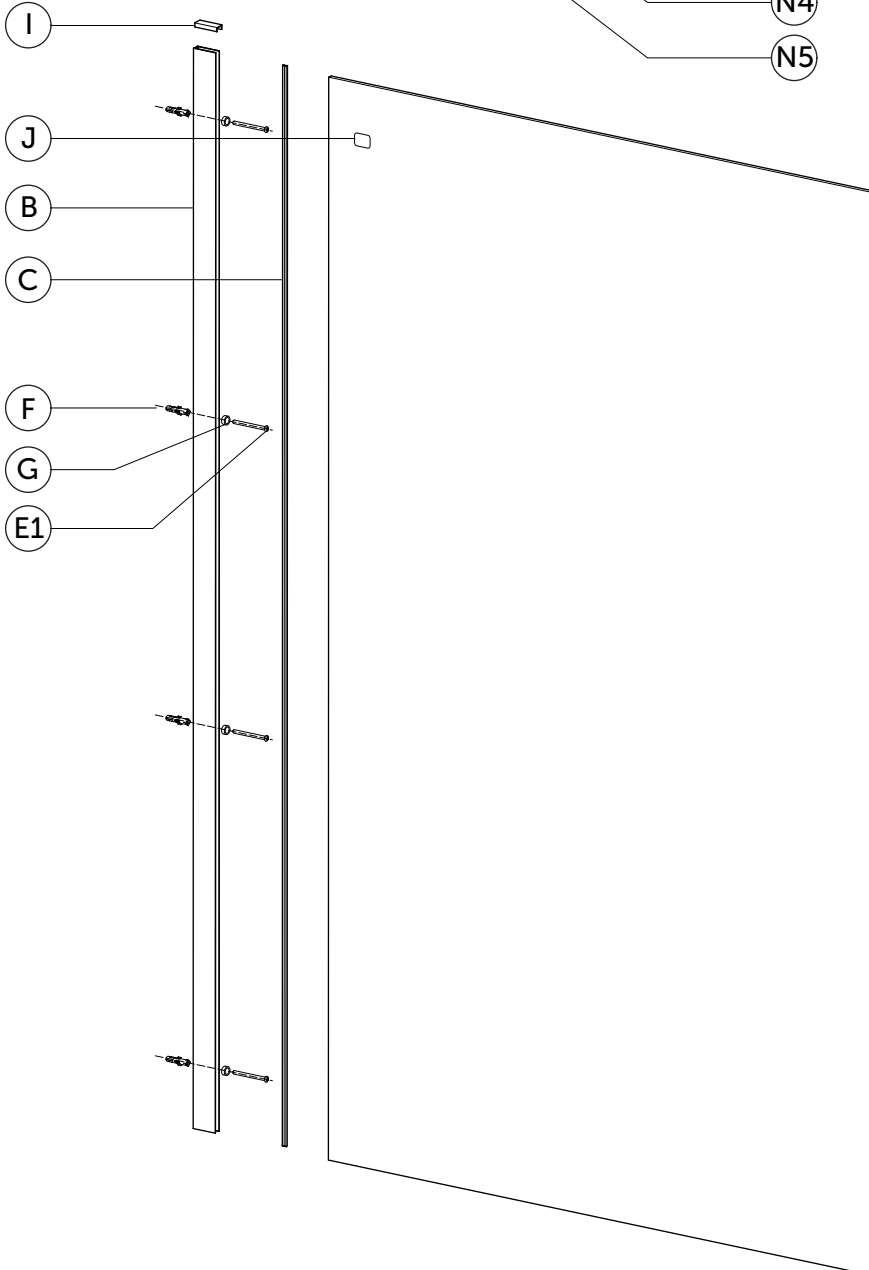

SPARE PARTS

WALK IN

I.LIFE

T4869	T4870	T4871	T4872	T4873	T4874	T5306
70	80	90	100	120	140	160

Item	ERP Code	Drawing	Description	Remark	SKU
B	LY-B003-02A		Wall profile	holes pre-drilled	TR026EO
C	LY-B003-13C		Anti-water seal	length 2000mm	TR09167
E1			Installation pack	TCB 3.9X50 : X4pcs washer x4pcs wall plug x4pcs	TR03967
F					
G					
I	LY-B003-29		cover for vertical profile		TR123AA
J			S.S. sticker with positioning template		KV29567

E2	LY-G01-131		Straight Bracket Fixing Set	TCB 3.9X30 : X2pcs wall plug x2pcs Clamp Gasket x1pcs grub screw x8pcs Hex wrench 2.5mm x1pc	TR04067
F					
L2					
O					
					

N3	LY-S820-04		Angled Bracket Cover Cap Set	Clamp Cover Moulding : X1pcs wall boss cover moulding x1pcs	TR131AA
N4	LY-S820-05				

E2			3.9x30 Countersunk Head Screw Pack	TCB 3.9X30 : x2pcs (COUNTERSUNK HEAD)	TR13867
----	--	---	------------------------------------	--	---------

Item	ERP Code	Drawing	Description	Remark	SKU
E2	LY-F007-65		Ceiling Bracket Fixing Set	TCB 3.9X30 : X2pcs wall plug x2pcs Clamp Gasket x1pcs grub screw x8pcs Hex wrench 2.5mm x1pc	TR04267
F					
M5					
O					
					

E2	LY-S820-06A		Angled Bracket Fixing Set	TCB 3.9X30 : x2pcs Countersunk head screws M6*12 : 2pcs Round head screws M6*12 : 2pcs wall plug x2pcs Clamp Gasket x1pcs grub screw x2pcs Hex wrench 2.5mm x1pc Hex wrench 4mm x1pc	TR04167
N6					
					
F					
N5					
O					
					