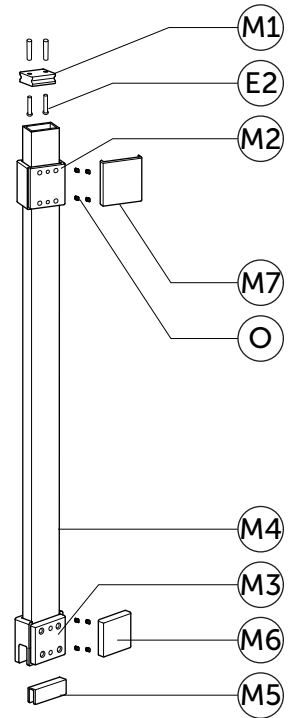

SPARE PARTS

WALK IN

I.LIFE

T4869	T4870	T4871	T4872	T4873	T4874	T5306
70	80	90	100	120	140	160

Item	ERP Code	Drawing	Description	Remark	SKU
B	LY-B003-02A		Wall profile	holes pre-drilled	TR026EO
C	LY-B003-13C		Anti-water seal	length 2000mm	TR09167
E1			Installation pack	TCB 3.9X50 : X4pcs washer x4pcs wall plug x4pcs	TR03967
F					
G					
I	LY-B003-29		cover for vertical profile		TR123AA
J			S.S. sticker with positioning template		KV29567

E2	LY-G01-131		Straight Bracket Fixing Set	TCB 3.9X30 : X2pcs wall plug x2pcs Clamp Gasket x1pcs grub screw x8pcs Hex wrench 2.5mm x1pc	TR04067
F					
L2					
O					
					

N3	LY-S820-04		Angled Bracket Cover Cap Set	Clamp Cover Moulding : X1pcs wall boss cover moulding x1pcs	TR131AA
N4	LY-S820-05				

E2			3.9x30 Countersunk Head Screw Pack	TCB 3.9X30 : x2pcs (COUNTERSUNK HEAD)	TR13867
----	--	---	------------------------------------	--	---------

Item	ERP Code	Drawing	Description	Remark	SKU
E2	LY-F007-65		Ceiling Bracket Fixing Set	TCB 3.9X30 : X2pcs wall plug x2pcs Clamp Gasket x1pcs grub screw x8pcs Hex wrench 2.5mm x1pc	TR04267
F					
M5					
O					
					

E2	LY-S820-06A		Angled Bracket Fixing Set	TCB 3.9X30 : x2pcs Countersunk head screws M6*12 : 2pcs Round head screws M6*12 : 2pcs wall plug x2pcs Clamp Gasket x1pcs grub screw x2pcs Hex wrench 2.5mm x1pc Hex wrench 4mm x1pc	TR04167
N6					
					
F					
N5					
O					
					