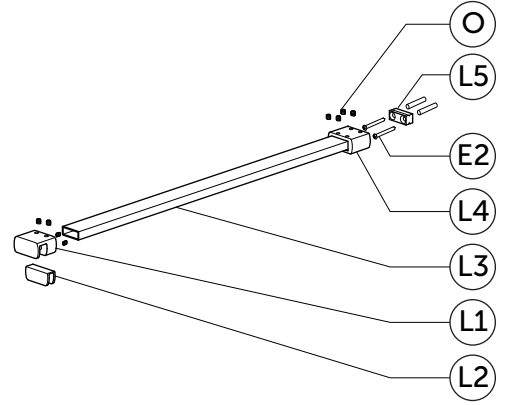

SPARE PARTS

WALK IN

I.LIFE

T4869	T4870	T4871	T4872	T4873	T4874	T5306
70	80	90	100	120	140	160

Item	ERP Code	Drawing	Description	Remark	SKU
B	LY-B003-02A		Wall profile	holes pre-drilled	TR026EO
C	LY-B003-13C		Anti-water seal	length 2000mm	TR09167
E1			Installation pack	TCB 3.9X50 : X4pcs washer x4pcs wall plug x4pcs	TR03967
F					
G					
I	LY-B003-29		cover for vertical profile		TR123AA
J			S.S. sticker with positioning template		KV29567

E2	LY-G01-131		Straight Bracket Fixing Set	TCB 3.9X30 : X2pcs wall plug x2pcs Clamp Gasket x1pcs grub screw x8pcs Hex wrench 2.5mm x1pc	TR04067
F					
L2					
O					
					

N3	LY-S820-04		Angled Bracket Cover Cap Set	Clamp Cover Moulding : X1pcs wall boss cover moulding x1pcs	TR131AA
N4	LY-S820-05				

E2			3.9x30 Countersunk Head Screw Pack	TCB 3.9X30 : x2pcs (COUNTERSUNK HEAD)	TR13867
----	--	---	------------------------------------	--	---------

Item	ERP Code	Drawing	Description	Remark	SKU
E2	LY-F007-65		Ceiling Bracket Fixing Set	TCB 3.9X30 : X2pcs wall plug x2pcs Clamp Gasket x1pcs grub screw x8pcs Hex wrench 2.5mm x1pc	TR04267
F					
M5					
O					
					

E2	LY-S820-06A		Angled Bracket Fixing Set	TCB 3.9X30 : x2pcs Countersunk head screws M6*12 : 2pcs Round head screws M6*12 : 2pcs wall plug x2pcs Clamp Gasket x1pcs grub screw x2pcs Hex wrench 2.5mm x1pc Hex wrench 4mm x1pc	TR04167
N6					
					
F					
N5					
O					
					