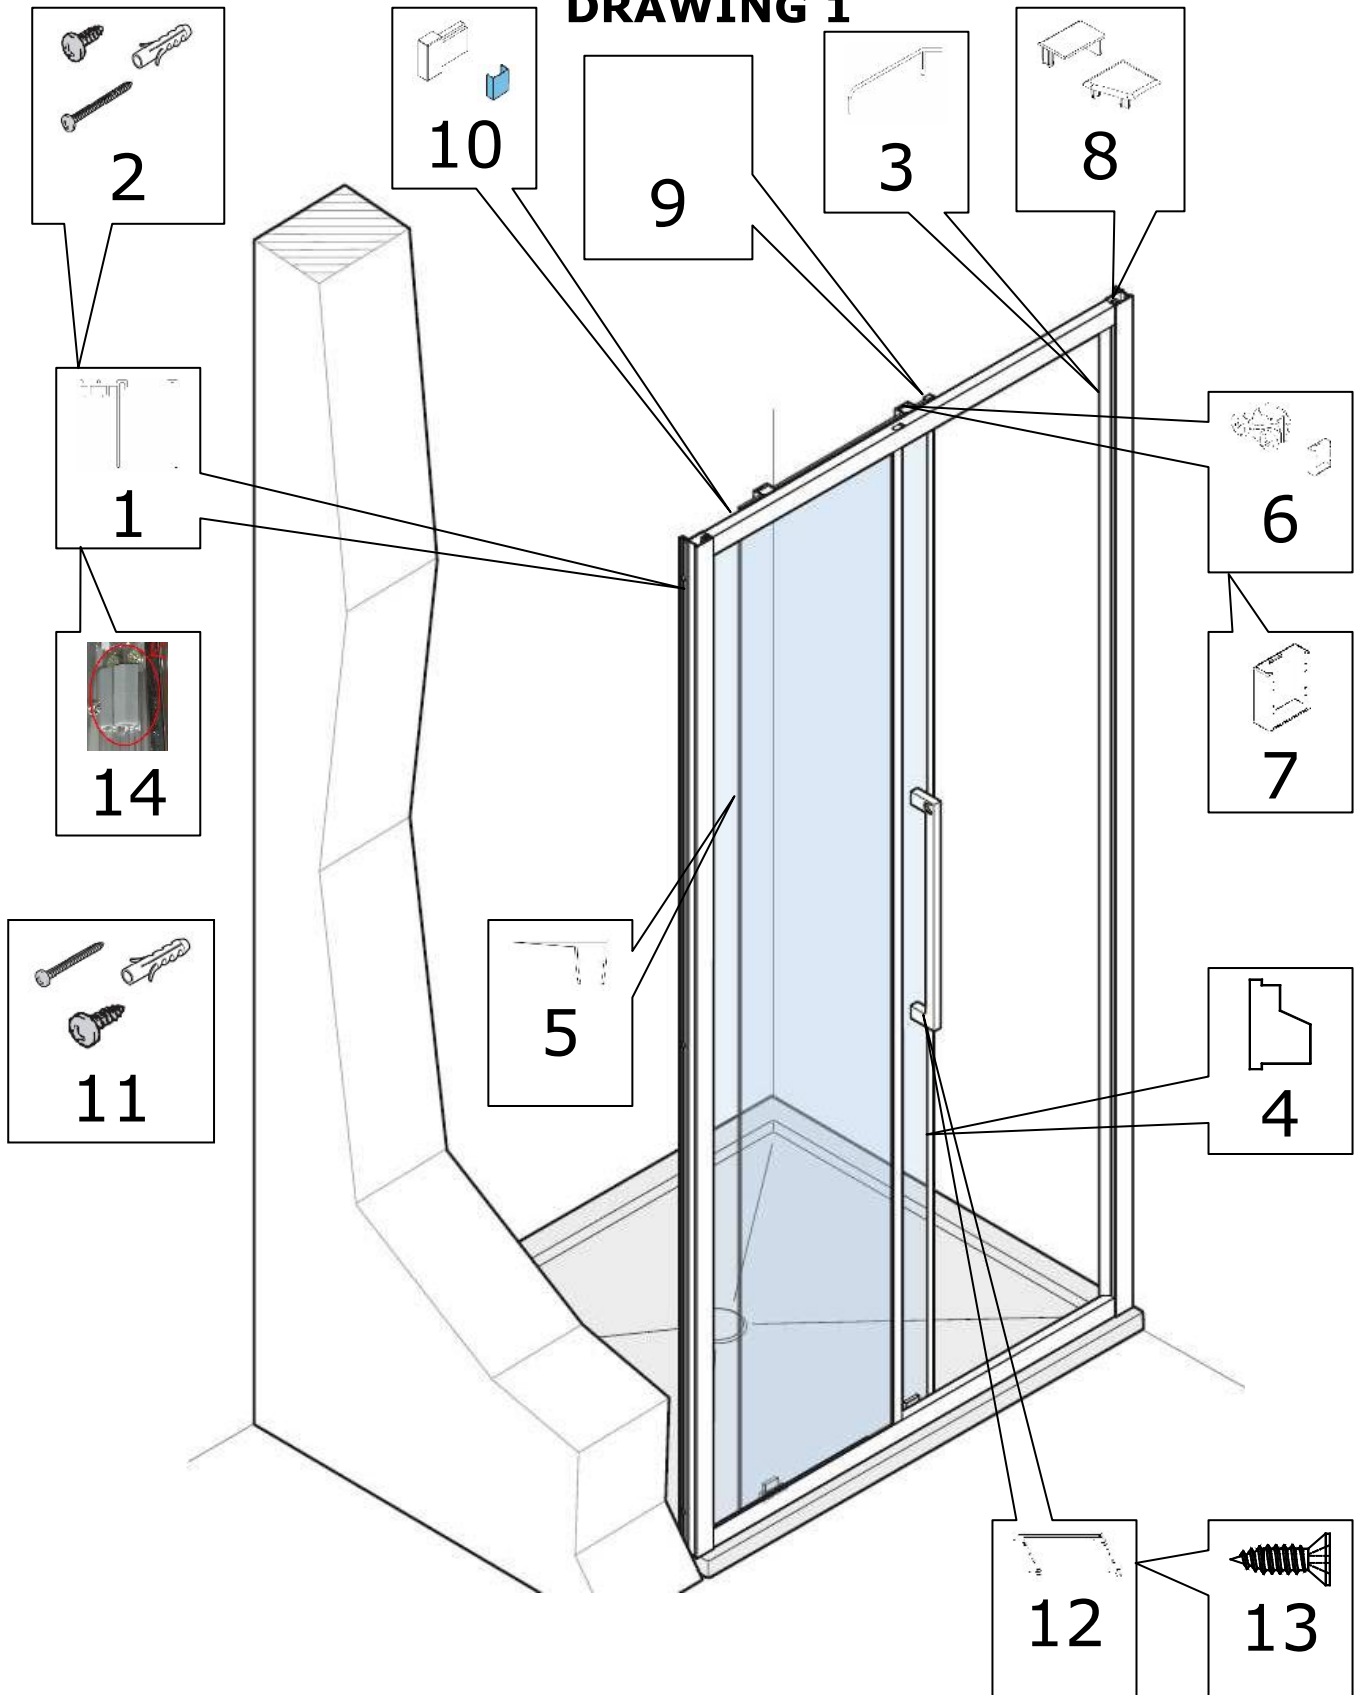

DRAWING 1

DRAWING 1 SPARE PARTS LIST

DRAWING REF.	DRAWING	SPARE CODE	DESCRIZIONE ITA UK DESCRIPTION
1		T001172EO	COMPLETE WALL PROFILE FOR KUBO <i>BRIGHT SILVER</i> 1 PC L=195 CM
2		T001104NU	COMPLETE SCREWS KIT FOR KUBO WALL PROFILE 1 SET
3		T001100EO	COVER PROFILE FOR KUBO <i>BRIGHT SILVER</i> 1 PC L=195 CM
4		T001098EO	MAGNETIC SEAL FOR KUBO A - R - Sliding Doors 2 PCS L=195 CM
5		T001102NU	GASKET FOR WATER CONTAINMENT FOR KUBO DOORS 2 MT
6		T001173NU	COMPLETE BEARING FOR KUBO R / SLIDING DOOR 1 PC
7		T001099EO	PLASTIC COVER CAPS FOR BEARING KUBO A - R - SLIDING DOORS 4 PCS
8		T001096NU	PLASTIC COVER CAPS FOR KUBO A / SLIDING DOORS 3 LH + 3 RH
9		T001237EO	COVER CAPS FOR HANDLE PROFILE - KUBO SLIDING DOORS 1 PC EACH
10		T001103NU	KIT OF DOORSTOPS FOR KUBO R / SLIDING DOORS 4 PCS
11		T001182NU	COMPLETE INSTALLATION SET 1 SET
12		T001184AA	COMPLETE CHROME HANDLE FOR KUBO WITH SCREWS 1 PC
13		T001185NU	SCREWS FOR KUBO HANDLE 8 PCS
14		T001238EO	FIXING BLOCK FOR KUBO COVER PROFILE 4 PCS