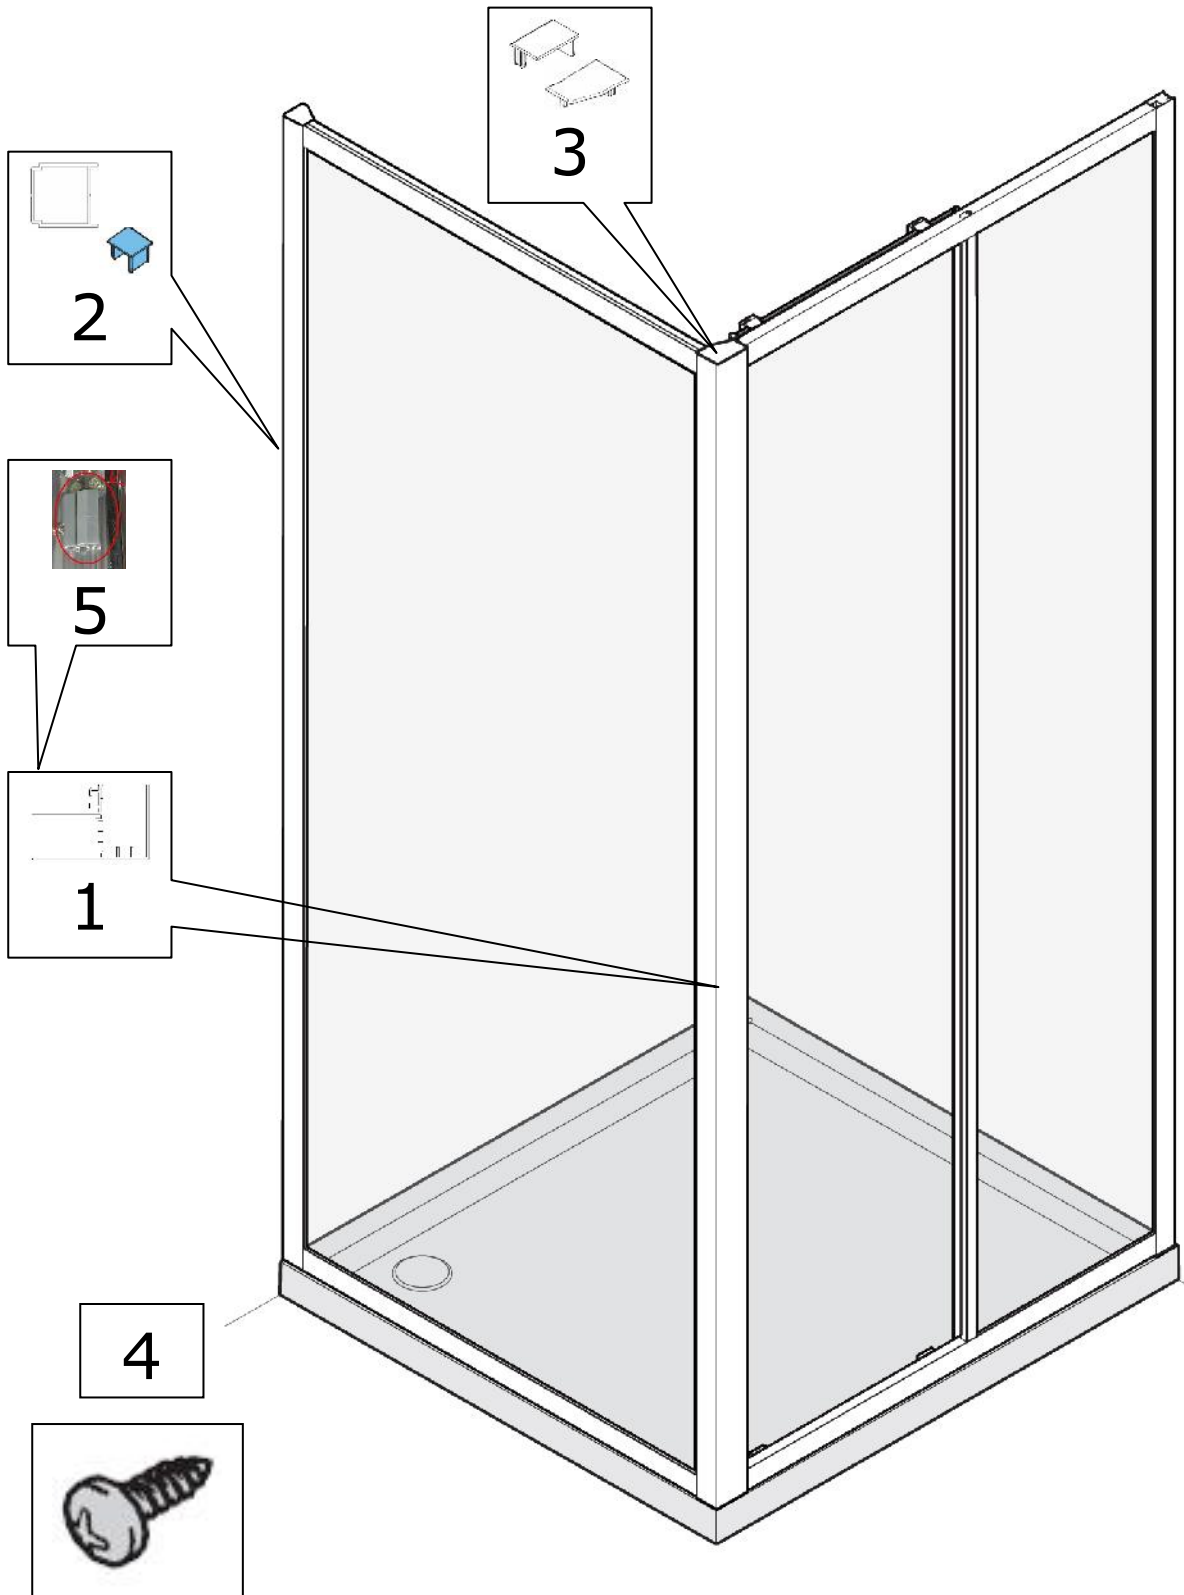

DRAWING 2 - COMPONENTS

**DRAWING 1 - COMPONENTS
SPARE PARTS LIST**

DRAWING REF.	DRAWING	SPARE CODE	DESCRIZIONE ITA UK DESCRIPTION
1		T001094EO	CORNER PROFILE FOR KUBO L WITH SCREWS <i>BRIGHT SILVER</i> 1 PC L=195 CM
2		T001095EO	KUBO ADDITIONAL PROFILE WITH COVER CAP AND SCREWS (on demand) <i>BRIGHT SILVER</i> 1 PC L=195 CM
3		T001105NU	PLASTIC COVER CAPS FOR KUBO L 1 LH + 1 RH
4		T001186NU	COMPLETE INSTALLATION SET FOR KUBO L 1 SET
5		T001238EO	FIXING BLOCK FOR KUBO COVER PROFILE 4 PCS