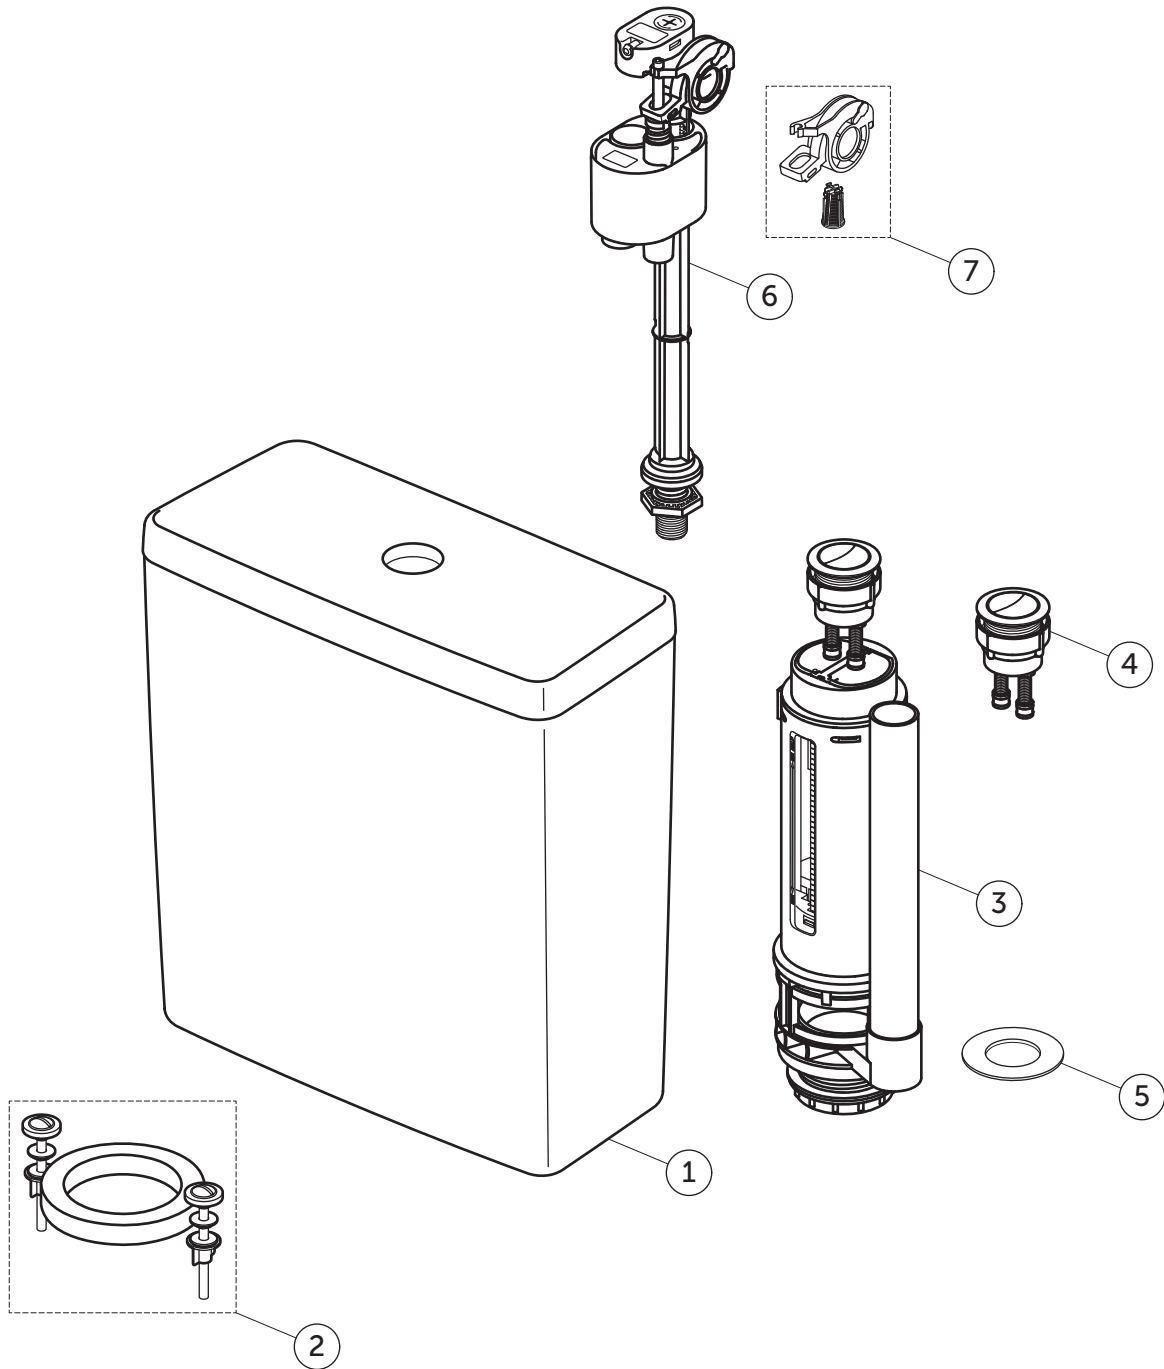

SPARE PARTS

Close Coupled Tank
BI; 1/2 UK

E247901

I.LIFE A

Item	Description	Spare Code
1	TANK + LID BI 1/2 UK WHT	TV95401
2	TANK FIXATION SET	R640267
3	OUTLET VALVE R&T A24232	EV51367
4	CISTERN COVER BUTTON	EV494AA
5	SPARE SEAL FOR OUTLET VALVE UK	?
6	BESTTR T6504 BOTTOM INLET VALVE 340 D/FILL G1/2 T/FLTR	EV98067
7	SET DIAPHRAGM + FILTER FOR BI UK	?