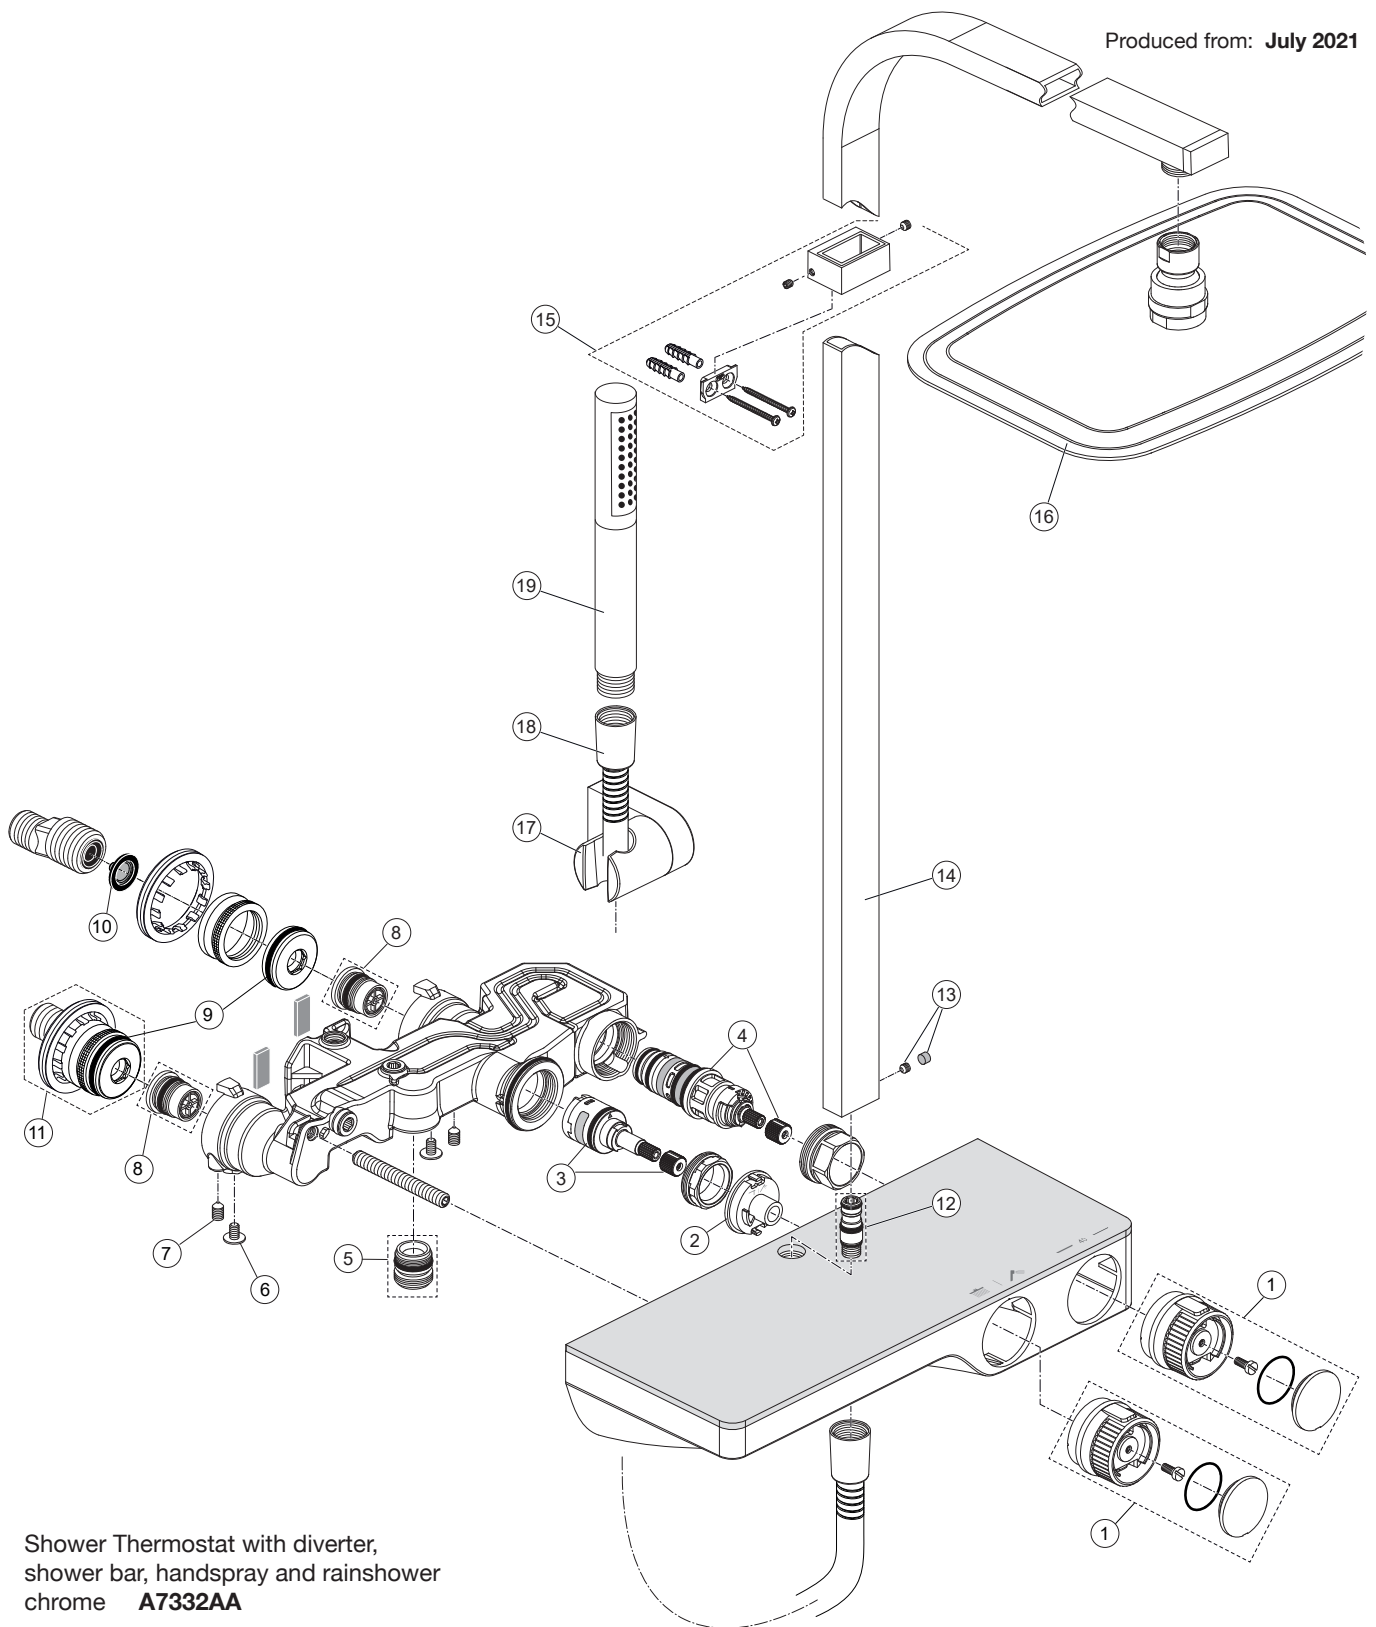

Produced from: July 2021

Shower Thermostat with diverter,
shower bar, handspray and rainshower
chrome **A7332AA**

Pos.	Description	Part-Number	Qty.	Pos.	Description	Part-Number	Qty.
1	Handle cpl.	A 861 556 AA	1 Set	11	S-Connector cpl.	F 961 128 NU	1 Set
2	Stopring	A 861 557 NU*	1 pcs	12	Connection nipple cpl.	A 861 563 NU	1 Set
3	Stop valve with diverter	A 861 558 NU	1 Set	13	Thread pin M5 x 6 + plug	A 962 041 NU*	1 Set
4	Thermostatic Cartridge cpl.	A 861 559 NU	1 Set	14	Shower bar 1100 mm	A 861 552 AA	1 pcs
5	Nipple G1/2 outside cpl.	A 861 374 NU	1 Set	15	Wall fixation complete	A 861 564 AA	1 Set
6	Flange screw M5X8 DIN7380	A 861 560 NU	2 pcs	16	Headshower 200 x 300 mm	B 0390 MY	1 pcs
7	Thread pin M6 x 10 Din 4027	A 962 857 NU	1 pcs	17	Holder f. handshr.	B 960 925 AA	1 Set
8	Non-return valve (hot+cold)	A 861 367 NU	1 Set	18	Shower hose 1500 mm	A 3330 AA	1 pcs
9	O - ring Ø 28 x 3	A 960 071 NU	2 pcs	19	Handspray	A 861 098 AA	1 pcs
10	Ring / strainer (screen)	A 962 595 NU	2 pcs				

*Universal set (not all parts needed)