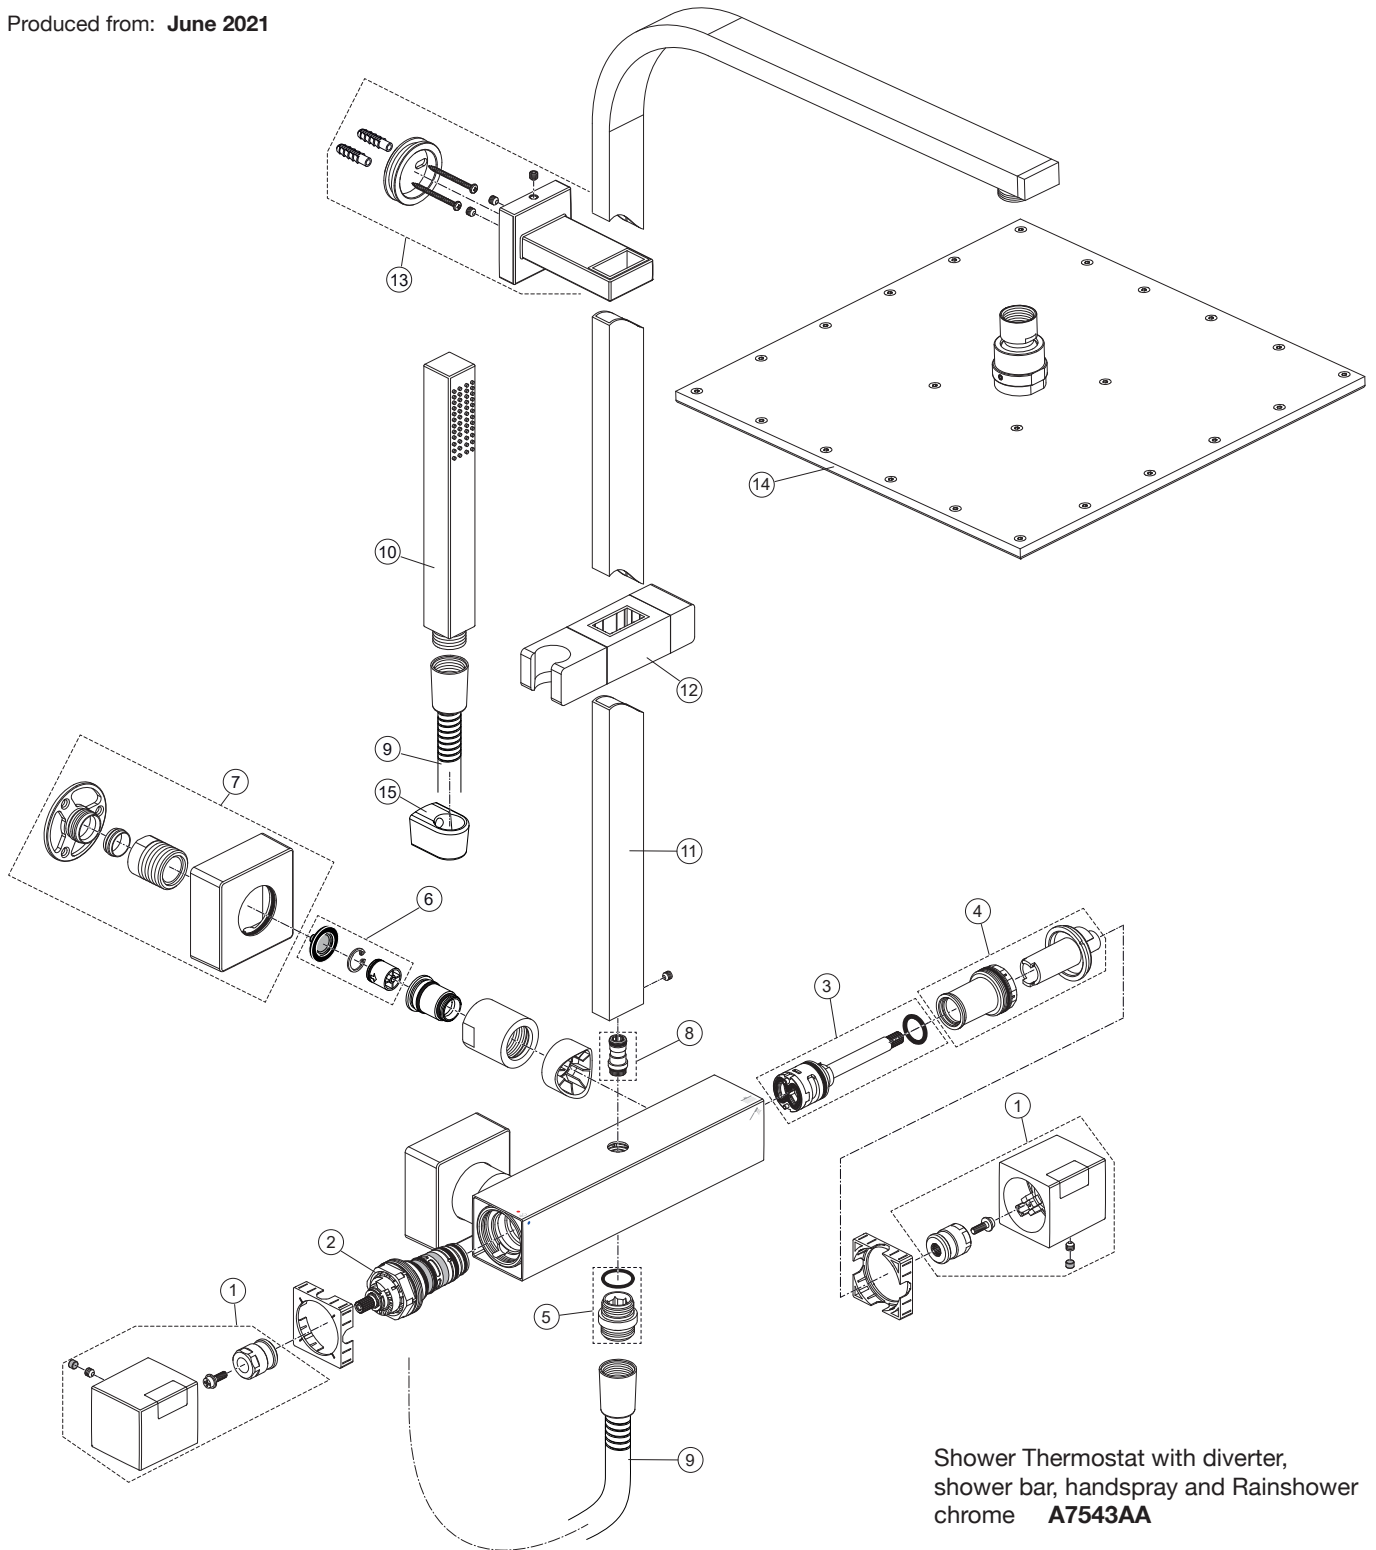

Produced from: June 2021

Shower Thermostat with diverter,  
shower bar, handspray and Rainshower  
chrome **A7543AA**

Pos.	Description	Part-Number	Qty.	Pos.	Description	Part-Number	Qty.
1	Handle cpl.	<b>A 861 545 AA</b>	1 Set	13	Wall fixation complete	<b>A 861 553 AA</b>	1 Set
2	Thermostatic Cartridge cpl.	<b>A 861 371 NU</b>	1 pcs	14	Headshower □300 mm	<b>A 5805 AA</b>	1 pcs
3	Stop valve with diverter	<b>A 861 375 NU</b>	1 Set	15	Shower hose bracket	<b>B 1364 AA</b>	1 Set
4	Thread ring + stopring cpl.	<b>A 861 376 NU</b>	1 Set				
5	Nipple G1/2 outside cpl.	<b>A 861 546 NU</b>	1 Set				
6	Non-return valve	<b>A 861 372 NU</b>	1 Set				
7	Shower bracket cpl.	<b>A 861 548 AA</b>	2 Set				
8	Connection nipple cpl.	<b>A 861 550 NU</b>	1 Set				
9	Shower hose 1750 mm	<b>A 4109 AA</b>	1 pcs				
10	Handspray 1Func.	<b>BD 320 AA</b>	1 pcs				
11	Shower bar 1100 mm	<b>A 861 552 AA</b>	1 pcs				
12	Slider & holder f. handshr.	<b>A 860 870 AA</b>	1 Set				