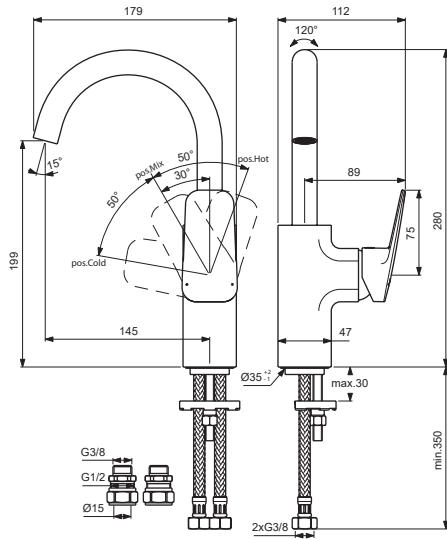

CERAPLAN

Ideal Standard

BD245AA

Pos.	Signify	Spare parts-Nr.	Quantity	Pos.	Signify	Spare parts-Nr.	Quantity
1	Lever,w/logo	B961718AA	1 Set				
2	Cap decorative	B960473AA	1 Pcs.				
3	Rosette M38x1.5	B961438AA	1 Pcs.				
4	Screw M4x1.5/M38x1.5	B961374NU	1 Set				
5	Hot limit stop	A861181NU	1 Pcs.				
6	Cartridge Ø38mm	A861156NU*	1 Pcs.				
7	Tub.spout R145mm	B961728AA	1 Set				
8	Aer.cache M16.5x1-5l/min	A962708NU	1 Pcs.				
9	Sealing set	B961727NU	1 Set				
10	Connecting set	A964520NU	1 Set				
11	Flex hose G3/8 /L445mm	A963600NU	1 Pcs.				
12	Connector G3/8,Ø15-set	B960845NU	1 Set				