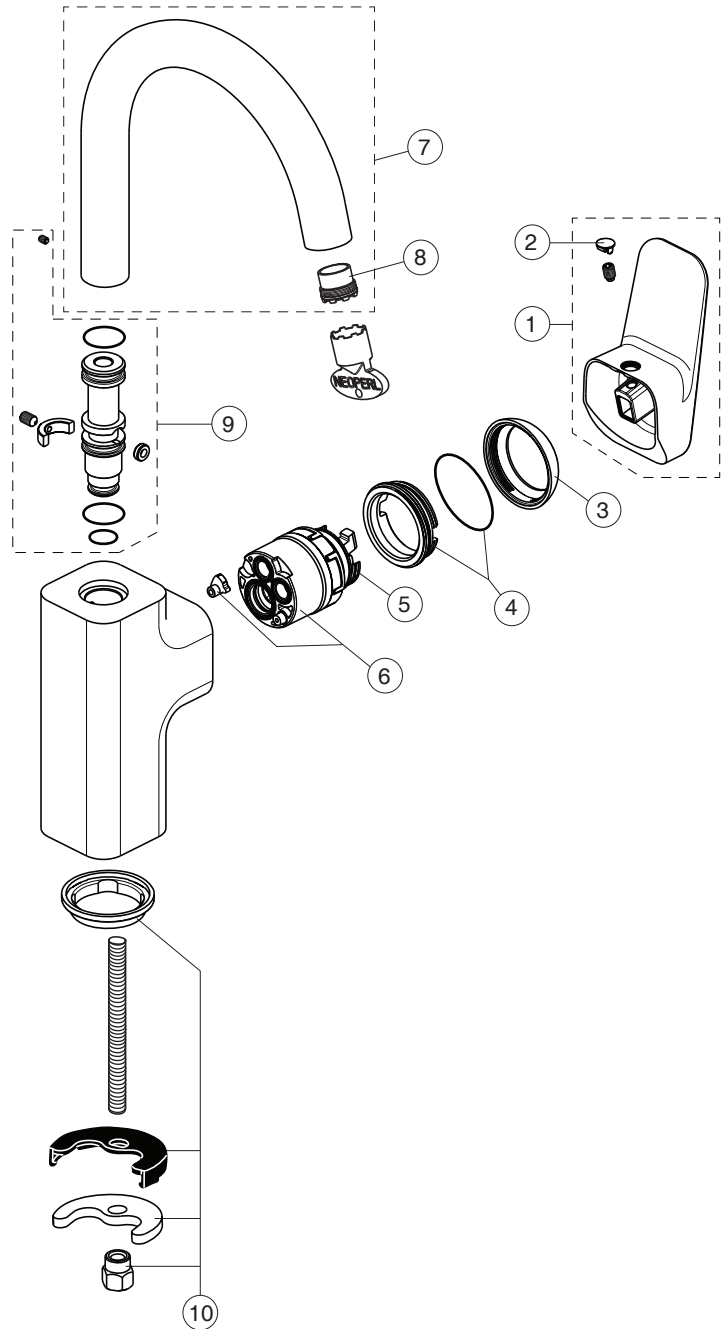

CERAPLAN

Ideal Standard

BD245AA

Pos.	Signify	Spare parts-Nr.	Quantity	Pos.	Signify	Spare parts-Nr.	Quantity
1	Lever,w/logo	B961718AA	1 Set				
2	Cap decorative	B960473AA	1 Pcs.				
3	Rosette M38x1.5	B961438AA	1 Pcs.				
4	Screw M4x1.5/M38x1.5	B961374NU	1 Set				
5	Hot limit stop	A861181NU	1 Pcs.				
6	Cartridge Ø38mm	A861156NU*	1 Pcs.				
7	Tub.spout R145mm	B961728AA	1 Set				
8	Aer.cache M16.5x1-5l/min	A962708NU	1 Pcs.				
9	Sealing set	B961727NU	1 Set				
10	Connecting set	A964520NU	1 Set				
11	Flex hose G3/8 /L445mm	A963600NU	1 Pcs.				
12	Connector G3/8,Ø15-set	B960845NU	1 Set				