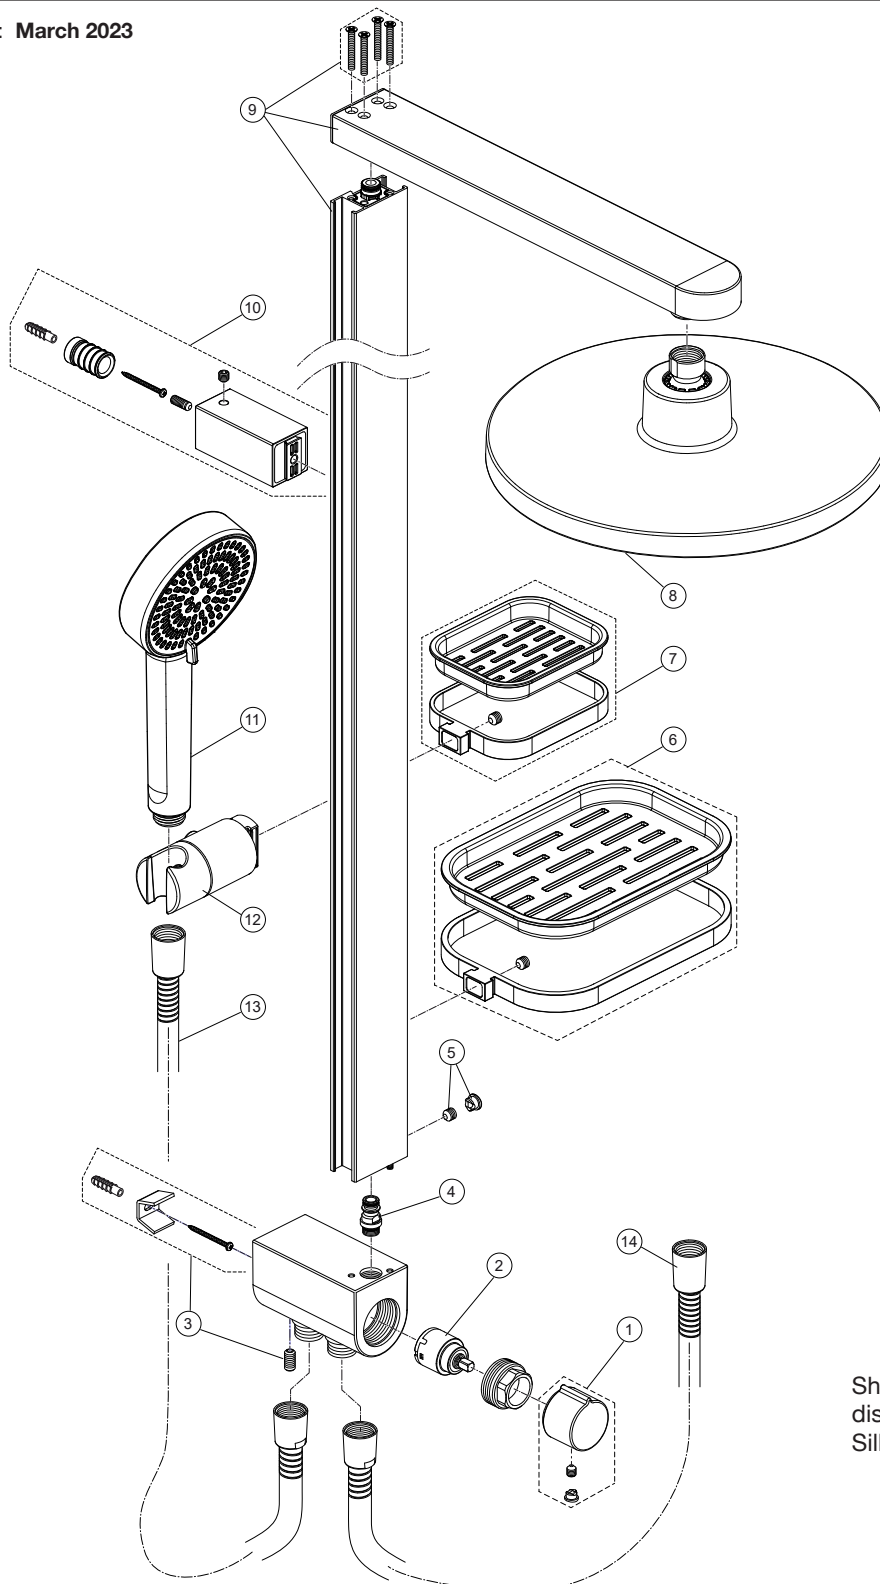

Produced from: March 2023

Shower bar with diverter, 2 soap dishes, hand spray and Rainshower
Silk black **BD585XG**

Replace XX with the appropriate finish code

Rose = RO Silver = SI Silk black = XG

Example spare part order:

A 861 658 XG in Silk black

Pos.	Description	Part-Number	Qty.	Pos.	Description	Part-Number	Qty.
1	Handle cpl.	A 861 658 XX	1 Set	10	Wall fixation complete	A 861 630 XX	1 Set
2	Diverter	A 861 659 NU	1 pcs	11	Hand shower 2F	BD 580 XX	1 pcs
3	Fixation	A 861 660 NU	1 Set	12	Slider & holder f. handshr	A 861 629 XX	1 Set
4	Connection nipple cpl.	A 861 661 NU	1 Set	13	Shower hose 1750 mm	BE 175 XX	1 pcs
5	Screw with cap	A 861 640 XX	1 Set	14	Shower hose 800 mm	B 961 890 XX	1 pcs
6	Soap dish big	A 861 631 XX	1 Set				
7	Soap dish small	A 861 632 XX	1 Set				
8	Head shower 2F	BD 581 XX	1 pcs				
9	Shower bar	A 861 628 XX	1 Set				