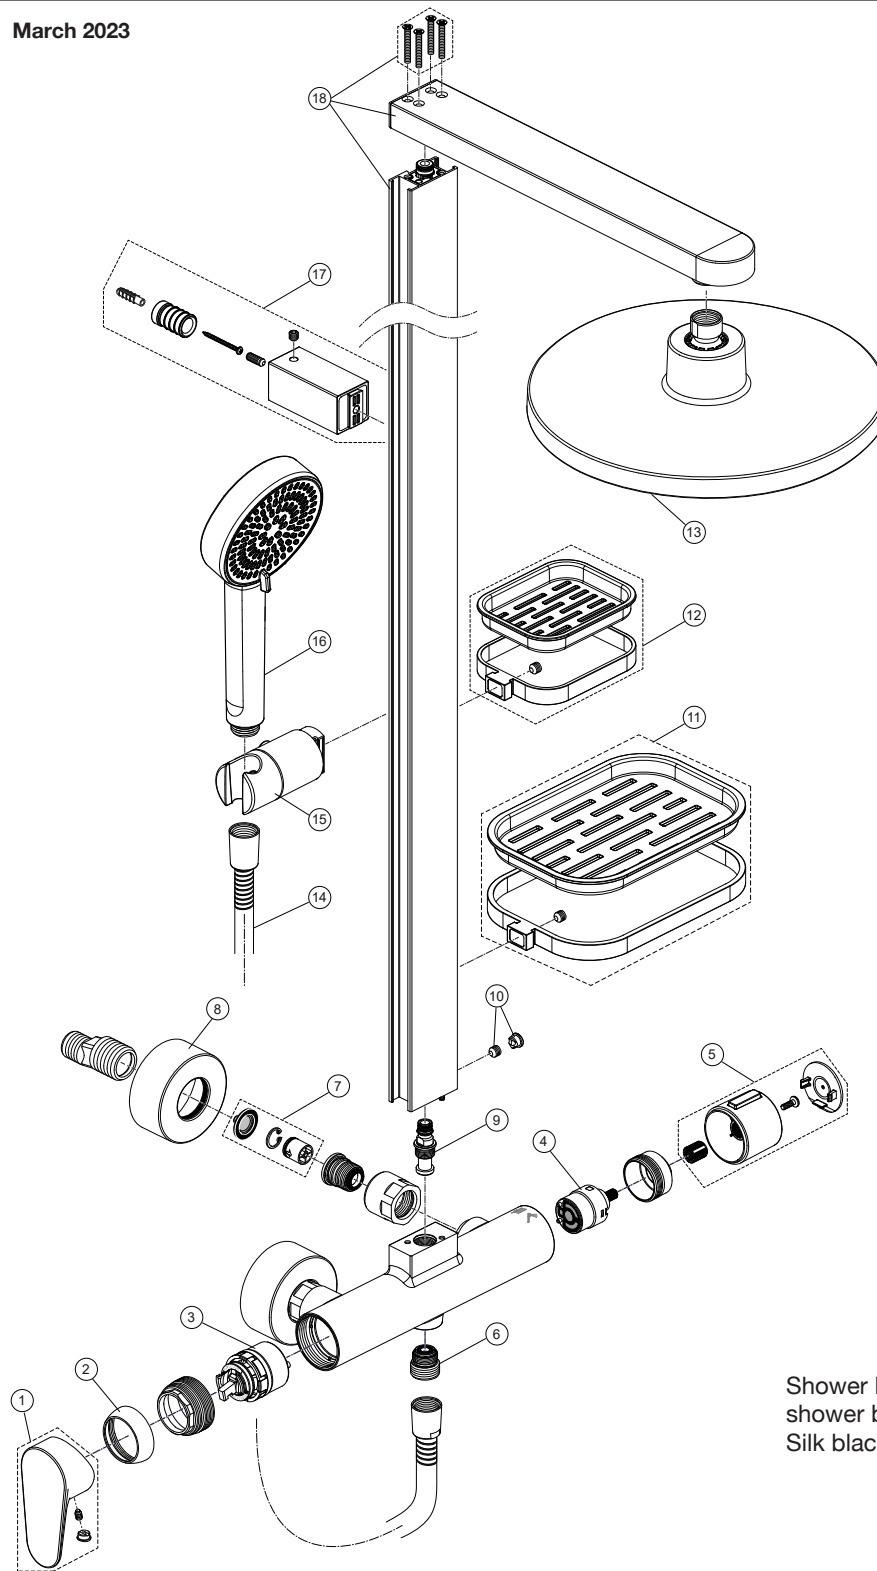

Produced from: March 2023

Shower Mixer with diverter,  
shower bar, handspray and Rainshower  
Silk black **BD584XG**

Replace XX with the appropriate finish code

Rose = RO Silver = SI Silk black = XG

Example spare part order:

A 861 620 XG in Silk black

Pos.	Description	Part-Number	Qty.	Pos.	Description	Part-Number	Qty.
1	Handle cpl.	A 861 648 XX	1 Set	11	Soap dish big	A 861 631 XX	1 Set
2	Cover cap	A 861 649 XX	1 pcs	12	Soap dish small	A 861 632 XX	1 Set
3	Cartridge Ø38	A 861 156 NU*	1 Set	13	Head shower 2F	BD 581 XX	1 pcs
4	Diverter	A 861 650 NU	1 Set	14	Shower hose 1750 mm	BE 175 XX	1 pcs
5	Handle cpl.	A 861 777 XX	1 Set	15	Slider & holder f. handshr	A 861 629 XX	1 Set
6	Nipple G1/2 outside cpl.	A 861 624 XX	1 Set	16	Hand shower 2F	BD 580 XX	1 pcs
7	Non-return valve	A 861 372 NU	1 Set	17	Wall fixation complete	A 861 630 XX	1 Set
8	Escutcheon	A 861 625 XX	1 pcs	18	Shower bar	A 861 628 XX	1 Set
9	Connection nipple cpl.	A 861 627 NU	1 Set				
10	Screw with cap	A 861 640 XX	1 Set				

\*Universal set (not all parts needed)