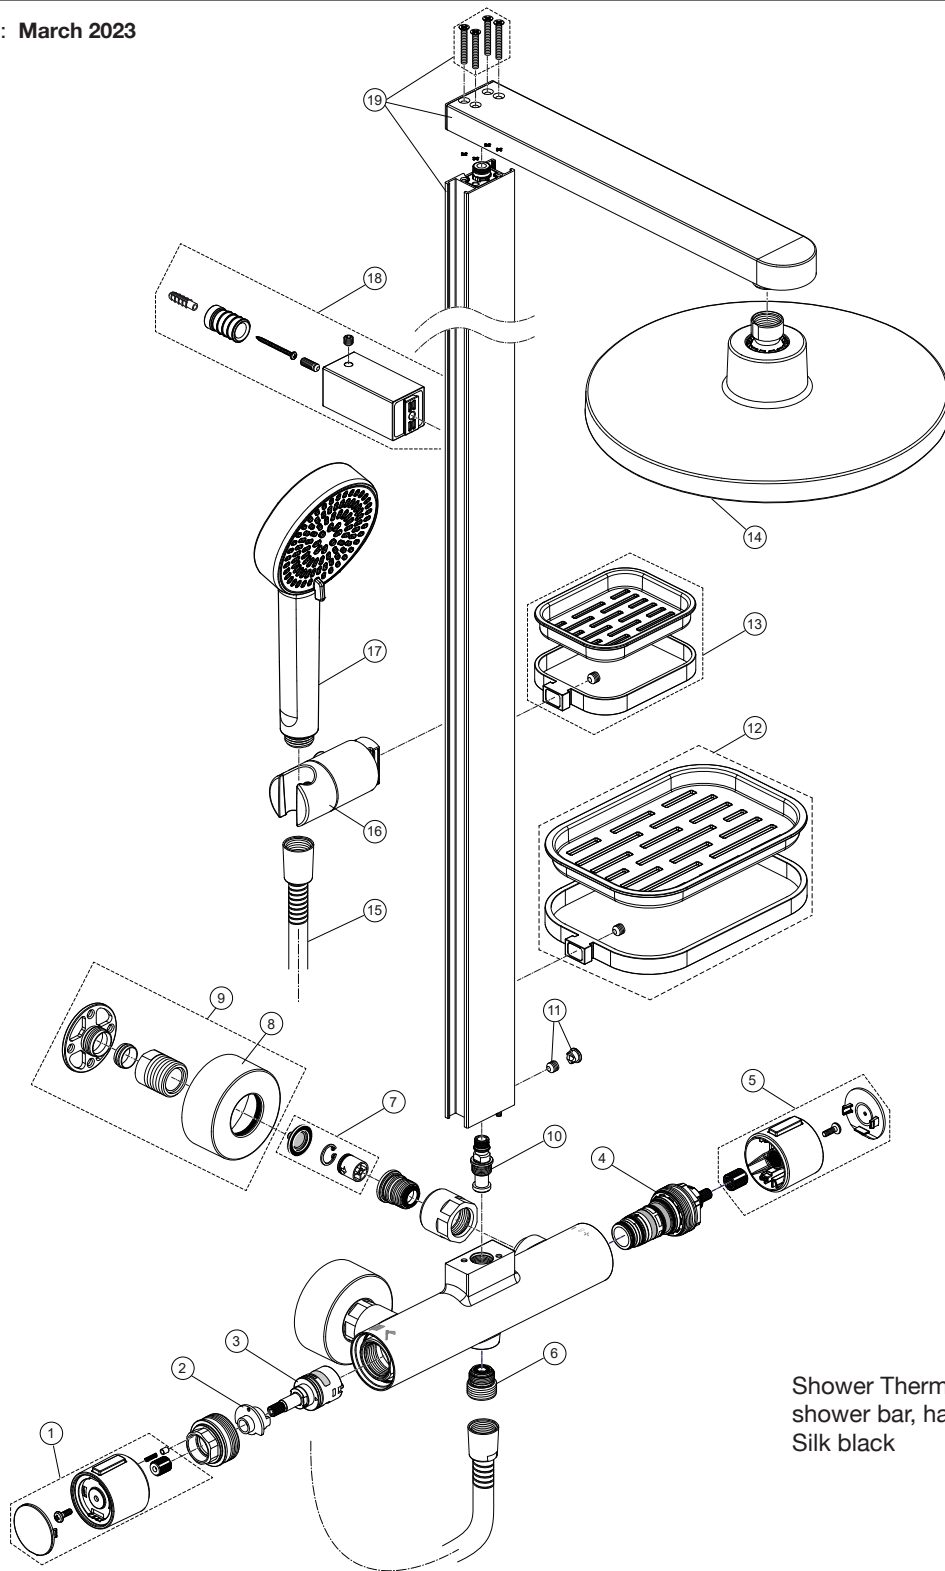

Produced from: March 2023

Shower Thermostat with diverter,
shower bar, handspray and Rainshower
Silk black **BD579XG**

Replace XX with the appropriate finish code

Rose = RO Silver = SI Silk black = XG

Example spare part order:

A 861 773 XG in Silk black

Pos.	Description	Part-Number	Qty.	Pos.	Description	Part-Number	Qty.
1	Handle Volume cpl.	A 861 773 XX	1 Set	11	Screw with cap	A 861 640 XX	1 Set
2	Adapter	A 861 647 NU	1 pcs	12	Soap dish big	A 861 631 XX	1 Set
3	Stop valve with diverter	A 861 558 NU	1 Set	13	Soap dish small	A 861 632 XX	1 Set
4	Therm. Cartridge w. key	A 861 622 NU	1 Set	14	Head shower 2F	BD 581 XX	1 pcs
5	Handle Therm. cpl.	A 861 623 XX	1 Set	15	Shower hose 1750 mm	BE 175 XX	1 pcs
6	Nipple G1/2 outside cpl.	A 861 624 XX	1 Set	16	Slider & holder f. handshr.	A 861 629 XX	1 Set
7	Non-return valve	A 861 372 NU	1 Set	17	Hand shower 2F	BD 580 XX	1 pcs
8	Escutcheon	A 861 625 XX	1 pcs	18	Wall fixation complete	A 861 630 XX	1 Set
9	Shower bracket (connect.)	A 861 626 XX	1 Set	19	Shower bar	A 861 628 XX	1 Set
10	Connection nipple cpl.	A 861 627 NU	1 Set				