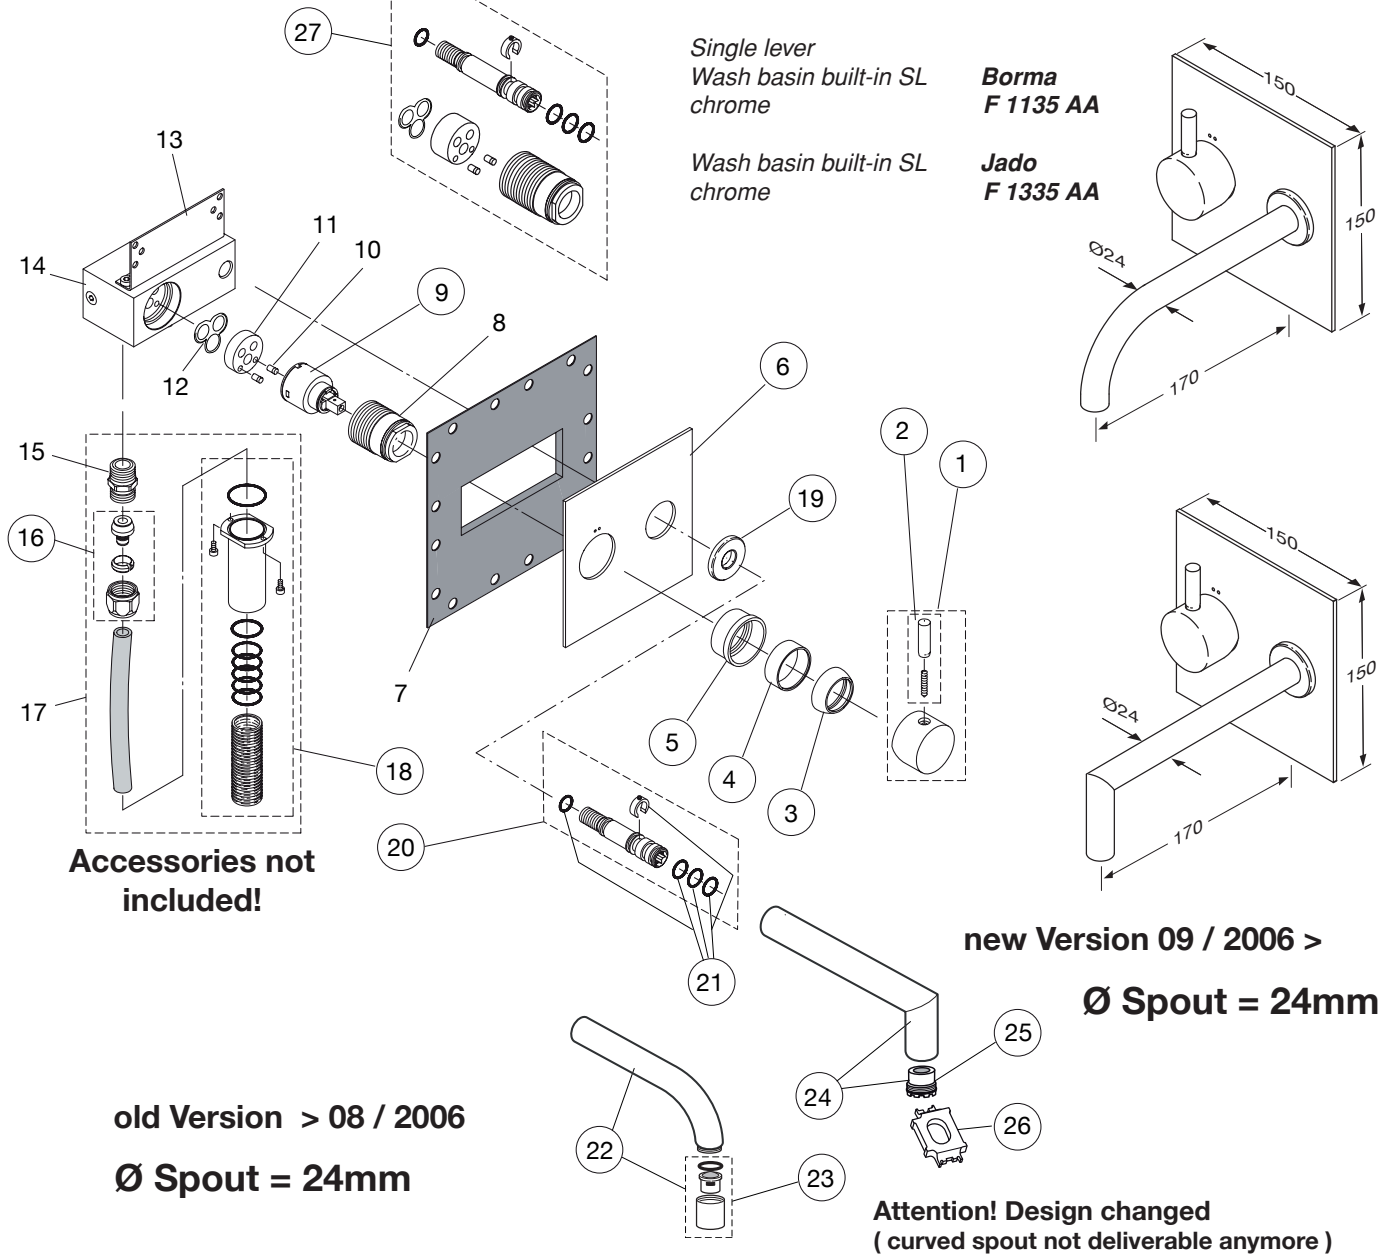

Produced from:

baugleich mit BORMA

Replace XX with the appropriate finish code
 chrome = AA,
 stainless steel look = XJ,

Example Spare part order:
 F 960 256 AA in chrome
 F 960 256 XJ in stainless steel

Pos.	Description	Part-Number	Qty.	Pos.	Description	Part-Number	Qty.
1	Handle with Pin with Borma LOGO	F 960 252 XX	1 pcs	17	Accessoires for water supply pipes		
1	Handle with Pin with Jado LOGO			18	Access. for corugated pipe	F 960 747 NU	2 pcs
2	Pin for handle	F 960 425 XX	1 pcs	19	Escutcheon	F 960 174 XX	1 pcs
3	Design cap	F 960 111 XX	1 pcs	20	Connecting set spout Ø24	F 960 187 NU	1 pcs
4	Top ring	F 960 695 XX	1 pcs	21	Repair kit for spout Ø24	F 960 038 NU	1 Set
5	Ring for frontplate	F 960 690 XX	1 pcs	22	Spout with aerator (old)	not deliverable-order Pos.24	
6	Front plate 150x150mm	F 960 256 XX	1 pcs	23	Aerator M22 x 1	F 960 642 XX	1 pcs
7	Rubber membrane			24	Spout with flow liner (new)	F 960 515 XX	1 pcs
8	Fixation ring cartridge			25	Aerator M21,5 x 1 -A-	A 960 191 NU	1 pcs
9	Cartridge with temp.limiter	A 960 567 NU	1 pcs	26	Wrench for aerator	A 960 196 NU	1 pcs
10	Pin for fixation			27	Extension Kit 10mm longer	F 960 807 NU	1 Set
11	Adapter				Extension Kit 20mm longer	F 960 260 NU	1 Set
12	Sealing element				Extension Kit 30mm longer	F 960 262 NU	1 Set
13	Holder				Extension Kit 40mm longer	F 960 263 NU	1 Set
14	Body						
15	Nipple						
16	Coupling nut complete						