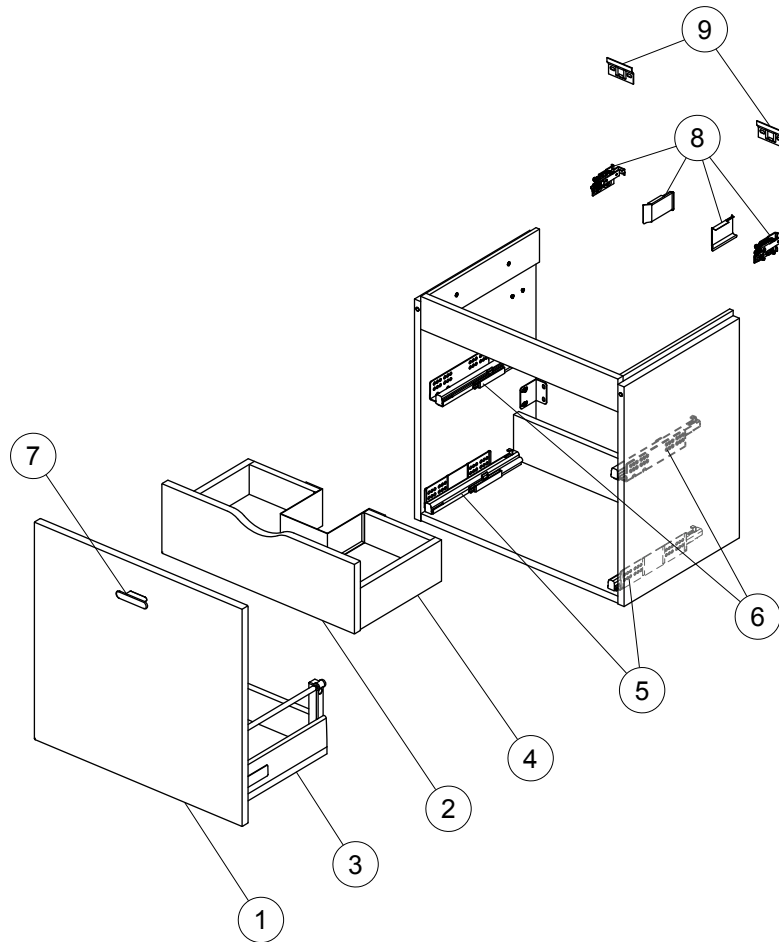

Spare parts

Basin Unit 550

Item	Description	Colour/Finish	Code No.	Quantity
1	Front panel 55 for external drawer	KR - Gloss Grey KS - Elm KT - Gloss Walnut SO - American Oak SX - Dark Walnut WG - Gloss White	EF306KR EF306KS EF306KT EF306SO EF306SX EF306WG	1
2	Front panel 55 for internal drawer	KR - Gloss Grey KS - Elm KT - Gloss Walnut SO - American Oak SX - Dark Walnut WG - Gloss White	EF305KR EF305KS EF305KT EF305SO EF305SX EF305WG	1
3	External drawer 55 (no front panel)	WG / SO / SX / KS KR / KT	EF331JG EF332JG	1
4	Internal drawer 55 (no front panel)	WG / SO / SX / KS KR / KT	EF333JG EF334JG	1
5	Runner KIT external drawer		EV60867	Pair
6	Runner KIT internal drawer		EV13167	Pair
7	Handle standard with screws		E6748AA	1
8	Hanging brackets KIT 1		EV85667	Pair
9	Wall fixation KIT 1		EV86067	2