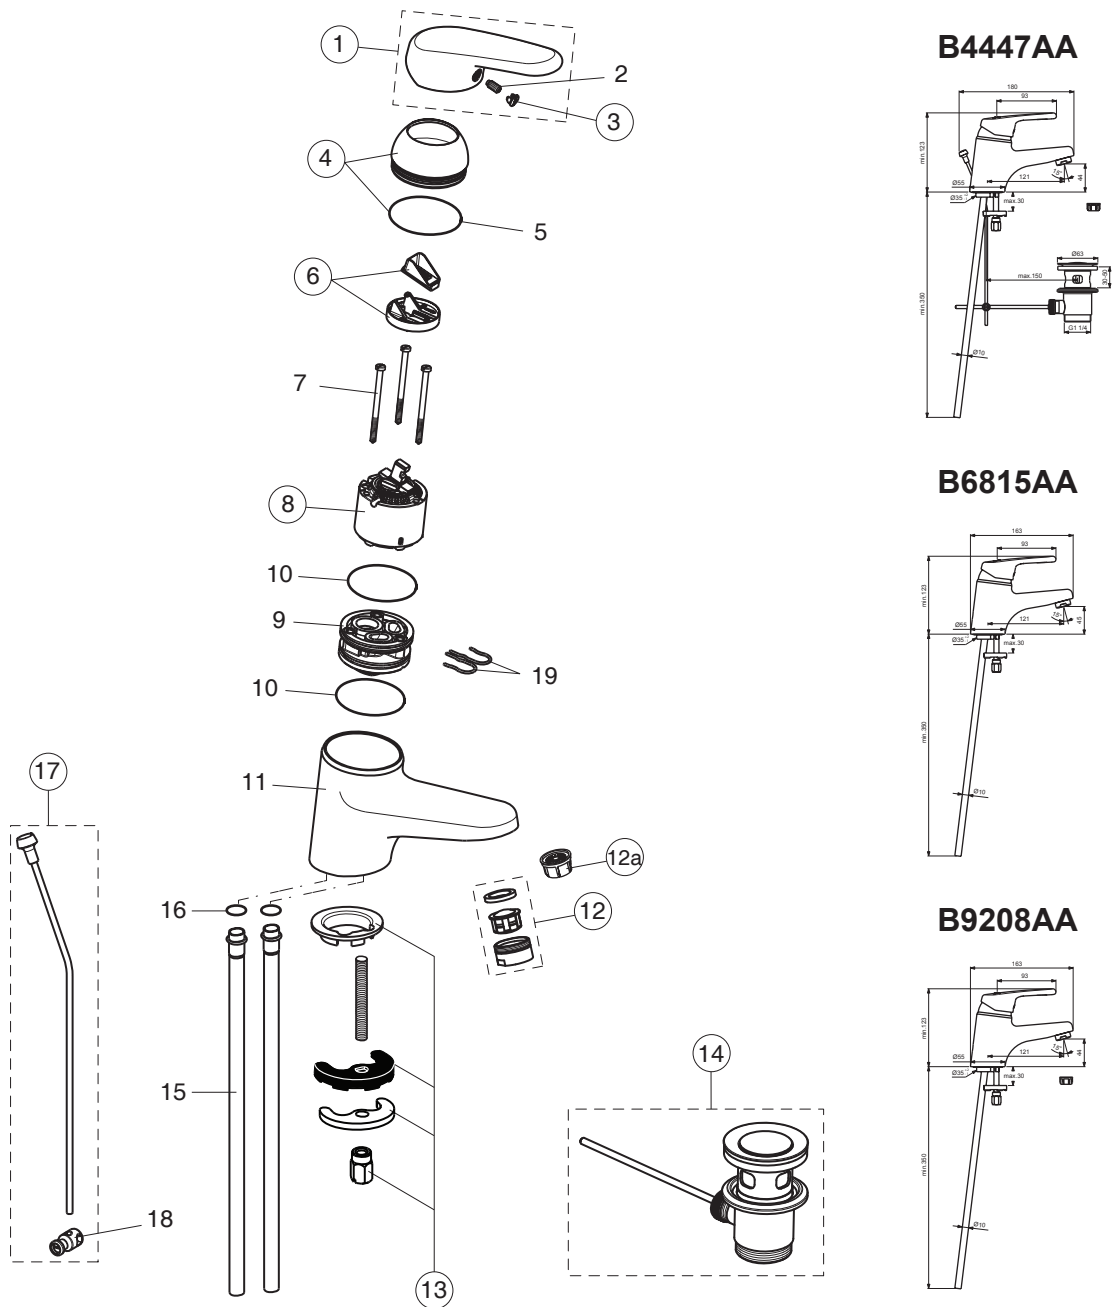

SANDRINGHAM SL

Pos.	Signify	Spare parts-Nr.	Quantity	Pos.	Signify	Spare parts-Nr.	Quantity
1	Lever,w/logo-compl.	B960345AA	1 Pcs.	12a	Reprise basin mixer nozzle	A961625AA	1 Pcs.
2	Screw M5x10		1 Pcs.	13	Connecting set	B964894NU	1 Set
3	Cap(Blue/Red)	A963054NU	1 Pcs.	14	Pop-up drain ass.	A962991AA	1 Pcs.
4	Rosette-compl.	B960276AA	1 Pcs.	15	Copper tube 10.5x10x395		2 Pcs.
5	O-Ring \varnothing 40x1		1 Pcs.	16	O-Ring \varnothing 10x2.5		2 Pcs.
6	Volume stop	A860700NU	1 Pcs.	17	Pull-up rod-compl.	A964527AA	1 Set
7	Screw M4x62		3 Pcs.	18	Pop up waste shackle		1 Pcs.
8	Cartridge \varnothing 47mm,USA	A961953NU	10 Pcs.	19	Clip		2 Pcs.
9	Manifold		1 Pcs.				
10	O-Ring \varnothing 44x2		2 Pcs.				
11	Body basin		1 Pcs.				
12	Aerator M24x1-set	B960754AA	1 Pcs.				
12a	Flow straightener M22/M24 housings	A962713NU	1 Pcs.				