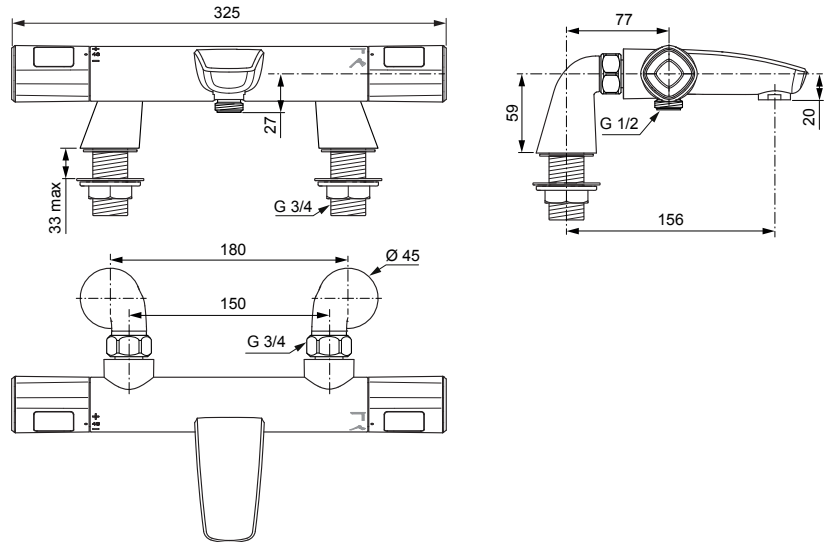

Ceratherm T100 A7239 ..

Produced from: Dez. 2019

Shower Thermostat
chrome **A7239AA**

Pos.	Description	Part-Number	Qty.	Pos.	Description	Part-Number	Qty.
1	Handle cpl.	A 861 386 AA	1 Set				
2	Thermostatic Cartridge cpl.	A 861 371 NU	1 pcs				
3	Stop valve with diverter	A 861 375 NU	1 Set				
4	Thread ring + stopring cpl.	A 861 376 NU	1 Set				
5	Connection nipple cpl.	A 861 387 NU	1 Set				
6	Non-return valve	A 861 372 NU	1 Set				
7	Nipple G1/2 outside cpl.	A 861 374 NU	1 Set				
8	Aerator	A 963 181 NU	1 pcs				