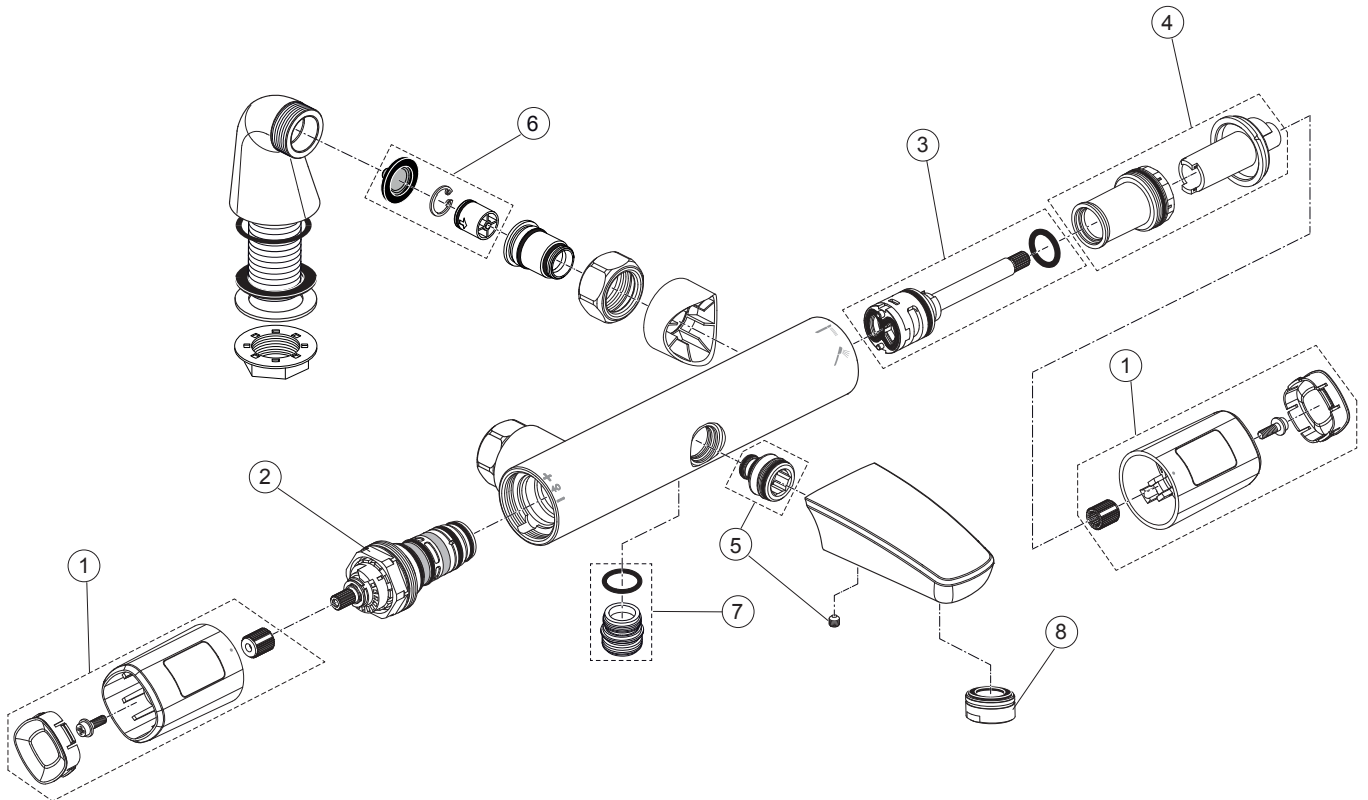

Ceratherm T100 A7239 ..

Produced from: Dez. 2019

Shower Thermostat
chrome **A7239AA**

Pos.	Description	Part-Number	Qty.	Pos.	Description	Part-Number	Qty.
1	Handle cpl.	A 861 386 AA	1 Set				
2	Thermostatic Cartridge cpl.	A 861 371 NU	1 pcs				
3	Stop valve with diverter	A 861 375 NU	1 Set				
4	Thread ring + stopring cpl.	A 861 376 NU	1 Set				
5	Connection nipple cpl.	A 861 387 NU	1 Set				
6	Non-return valve	A 861 372 NU	1 Set				
7	Nipple G1/2 outside cpl.	A 861 374 NU	1 Set				
8	Aerator	A 963 181 NU	1 pcs				