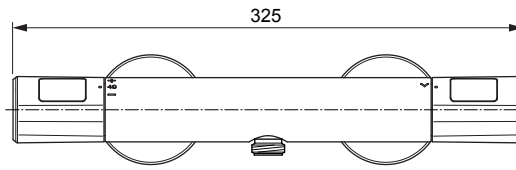

Ceratherm T100 A7231 ..

Ideal Standard

Produced from: Dez. 2019

Shower Thermostat
chrome **A7231AA**

| Pos. | Description | Part-Number | Qty. | Pos. | Description | Part-Number | Qty. |
|------|-----------------------------|----------------------|-------|------|-------------|-------------|------|
| 1 | Handle cpl. | A 861 386 AA | 1 Set | | | | |
| 2 | Thermostatic Cartridge cpl. | A 861 371 NU | 1 pcs | | | | |
| 3 | Stopping | A 861 373 NU | 1 pcs | | | | |
| 4 | Cartridge G1/2 180° cpl. | A 861 245 NU* | 1 Set | | | | |
| 5 | Nipple G1/2 outside cpl. | A 861 374 NU | 1 Set | | | | |
| 6 | Non-return valve | A 861 372 NU | 1 Set | | | | |
| 7 | Escutcheon | B 960 242 AA | 1 pcs | | | | |
| 8 | Shower bracket (connect.) | B 961 042 AA | 2 pcs | | | | |
| 9 | Warp over shelf | A 7215 AA | 1 pcs | | | | |