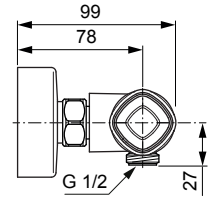

Ceratherm T100 A7231 ..

Ideal Standard

Produced from: Dez. 2019

Shower Thermostat
chrome **A7231AA**

| Pos. | Description | Part-Number | Qty. | Pos. | Description | Part-Number | Qty. |
|------|-----------------------------|----------------------|-------|------|-------------|-------------|------|
| 1 | Handle cpl. | A 861 386 AA | 1 Set | | | | |
| 2 | Thermostatic Cartridge cpl. | A 861 371 NU | 1 pcs | | | | |
| 3 | Stopping | A 861 373 NU | 1 pcs | | | | |
| 4 | Cartridge G1/2 180° cpl. | A 861 245 NU* | 1 Set | | | | |
| 5 | Nipple G1/2 outside cpl. | A 861 374 NU | 1 Set | | | | |
| 6 | Non-return valve | A 861 372 NU | 1 Set | | | | |
| 7 | Escutcheon | B 960 242 AA | 1 pcs | | | | |
| 8 | Shower bracket (connect.) | B 961 042 AA | 2 pcs | | | | |
| 9 | Warp over shelf | A 7215 AA | 1 pcs | | | | |