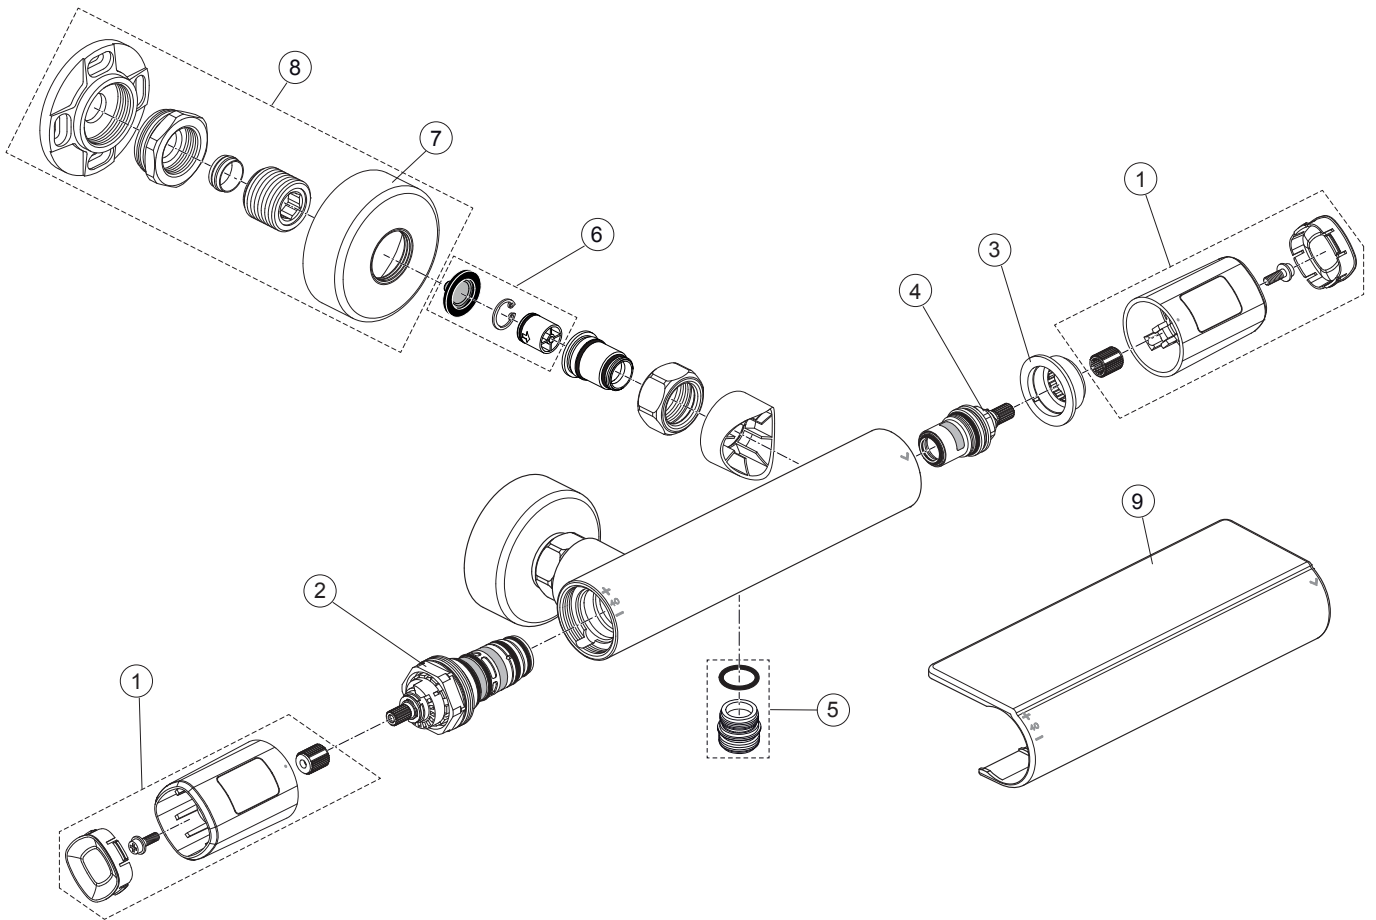

Ceratherm T100 A7231 ..

Ideal Standard

Produced from: Dez. 2019

Shower Thermostat
chrome **A7231AA**

| Pos. | Description | Part-Number | Qty. | Pos. | Description | Part-Number | Qty. |
|------|-----------------------------|----------------------|-------|------|-------------|-------------|------|
| 1 | Handle cpl. | A 861 386 AA | 1 Set | | | | |
| 2 | Thermostatic Cartridge cpl. | A 861 371 NU | 1 pcs | | | | |
| 3 | Stopping | A 861 373 NU | 1 pcs | | | | |
| 4 | Cartridge G1/2 180° cpl. | A 861 245 NU* | 1 Set | | | | |
| 5 | Nipple G1/2 outside cpl. | A 861 374 NU | 1 Set | | | | |
| 6 | Non-return valve | A 861 372 NU | 1 Set | | | | |
| 7 | Escutcheon | B 960 242 AA | 1 pcs | | | | |
| 8 | Shower bracket (connect.) | B 961 042 AA | 2 pcs | | | | |
| 9 | Warp over shelf | A 7215 AA | 1 pcs | | | | |

*Universal set (not all parts needed)