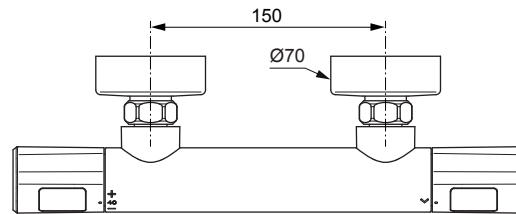

Ceratherm T100 A7231 ..

Ideal Standard

Produced from: Dez. 2019

Shower Thermostat
chrome **A7231AA**

| Pos. | Description | Part-Number | Qty. | Pos. | Description | Part-Number | Qty. |
|------|-----------------------------|----------------------|-------|------|-------------|-------------|------|
| 1 | Handle cpl. | A 861 386 AA | 1 Set | | | | |
| 2 | Thermostatic Cartridge cpl. | A 861 371 NU | 1 pcs | | | | |
| 3 | Stopping | A 861 373 NU | 1 pcs | | | | |
| 4 | Cartridge G1/2 180° cpl. | A 861 245 NU* | 1 Set | | | | |
| 5 | Nipple G1/2 outside cpl. | A 861 374 NU | 1 Set | | | | |
| 6 | Non-return valve | A 861 372 NU | 1 Set | | | | |
| 7 | Escutcheon | B 960 242 AA | 1 pcs | | | | |
| 8 | Shower bracket (connect.) | B 961 042 AA | 2 pcs | | | | |
| 9 | Warp over shelf | A 7215 AA | 1 pcs | | | | |

*Universal set (not all parts needed)