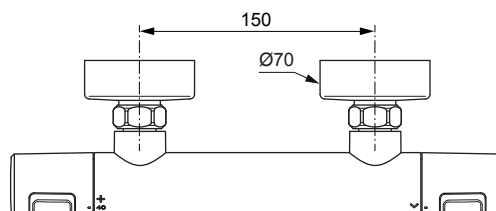

Ideal Standard

Ceratherm T25 A7202 ..

Produced from: Dez. 2019

Shower Thermostat
chrome **A7202AA**

Pos.	Description	Part-Number	Qty.	Pos.	Description	Part-Number	Qty.
1	Handle cpl.	A 861 370 AA	1 Set				
2	Thermostatic Cartridge cpl.	A 861 371 NU	1 pcs				
3	Stopping	A 861 373 NU	1 pcs				
4	Cartridge G1/2 180° cpl.	A 861 245 NU*	1 Set				
5	Nipple G1/2 outside cpl.	A 861 374 NU	1 Set				
6	Non-return valve	A 861 372 NU	1 Set				
7	Escutcheon	B 960 242 AA	1 pcs				
8	Shower bracket (connect.)	B 961 042 AA	2 pcs				
9	Warp over shelf	A 7215 AA	1 pcs				

*Universal set (not all parts needed)