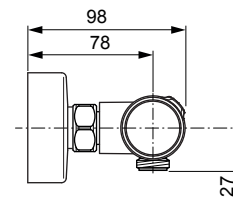

Ideal Standard

Ceratherm T25 A7202 ..

Produced from: Dez. 2019

Shower Thermostat
chrome **A7202AA**

Pos.	Description	Part-Number	Qty.	Pos.	Description	Part-Number	Qty.
1	Handle cpl.	A 861 370 AA	1 Set				
2	Thermostatic Cartridge cpl.	A 861 371 NU	1 pcs				
3	Stopping	A 861 373 NU	1 pcs				
4	Cartridge G1/2 180° cpl.	A 861 245 NU*	1 Set				
5	Nipple G1/2 outside cpl.	A 861 374 NU	1 Set				
6	Non-return valve	A 861 372 NU	1 Set				
7	Escutcheon	B 960 242 AA	1 pcs				
8	Shower bracket (connect.)	B 961 042 AA	2 pcs				
9	Warp over shelf	A 7215 AA	1 pcs				