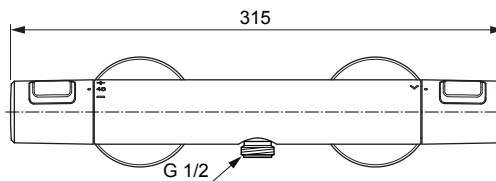

Ideal Standard

Ceratherm T25 A7202 ..

Produced from: Dez. 2019

Shower Thermostat
chrome **A7202AA**

Pos.	Description	Part-Number	Qty.	Pos.	Description	Part-Number	Qty.
1	Handle cpl.	A 861 370 AA	1 Set				
2	Thermostatic Cartridge cpl.	A 861 371 NU	1 pcs				
3	Stopping	A 861 373 NU	1 pcs				
4	Cartridge G1/2 180° cpl.	A 861 245 NU*	1 Set				
5	Nipple G1/2 outside cpl.	A 861 374 NU	1 Set				
6	Non-return valve	A 861 372 NU	1 Set				
7	Escutcheon	B 960 242 AA	1 pcs				
8	Shower bracket (connect.)	B 961 042 AA	2 pcs				
9	Warp over shelf	A 7215 AA	1 pcs				