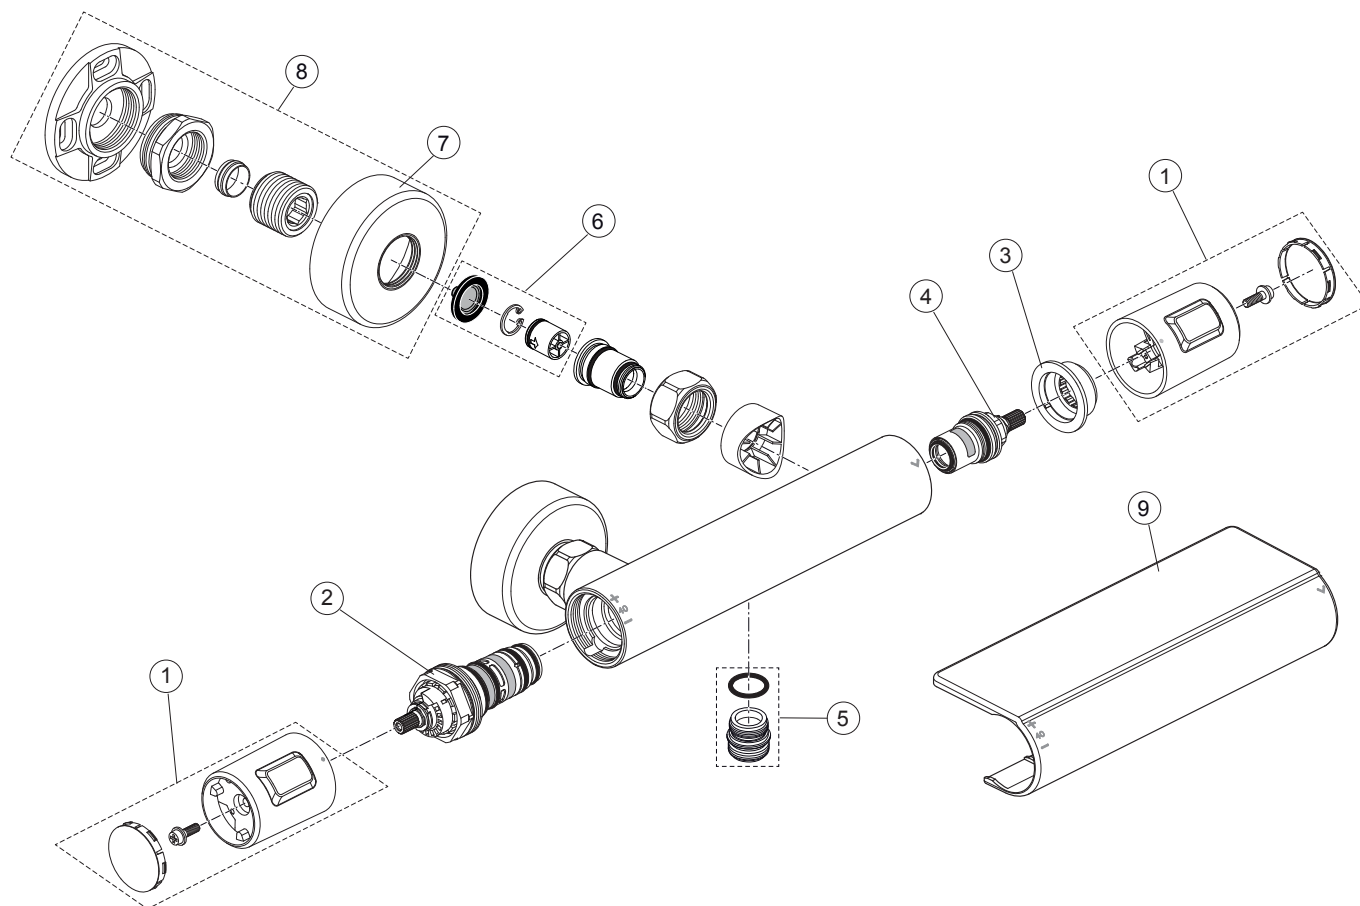

Ideal Standard

Ceratherm T25 A7202 ..

Produced from: Dez. 2019

Shower Thermostat
chrome **A7202AA**

Pos.	Description	Part-Number	Qty.	Pos.	Description	Part-Number	Qty.
1	Handle cpl.	A 861 370 AA	1 Set				
2	Thermostatic Cartridge cpl.	A 861 371 NU	1 pcs				
3	Stopping	A 861 373 NU	1 pcs				
4	Cartridge G1/2 180° cpl.	A 861 245 NU*	1 Set				
5	Nipple G1/2 outside cpl.	A 861 374 NU	1 Set				
6	Non-return valve	A 861 372 NU	1 Set				
7	Escutcheon	B 960 242 AA	1 pcs				
8	Shower bracket (connect.)	B 961 042 AA	2 pcs				
9	Warp over shelf	A 7215 AA	1 pcs				

*Universal set (not all parts needed)