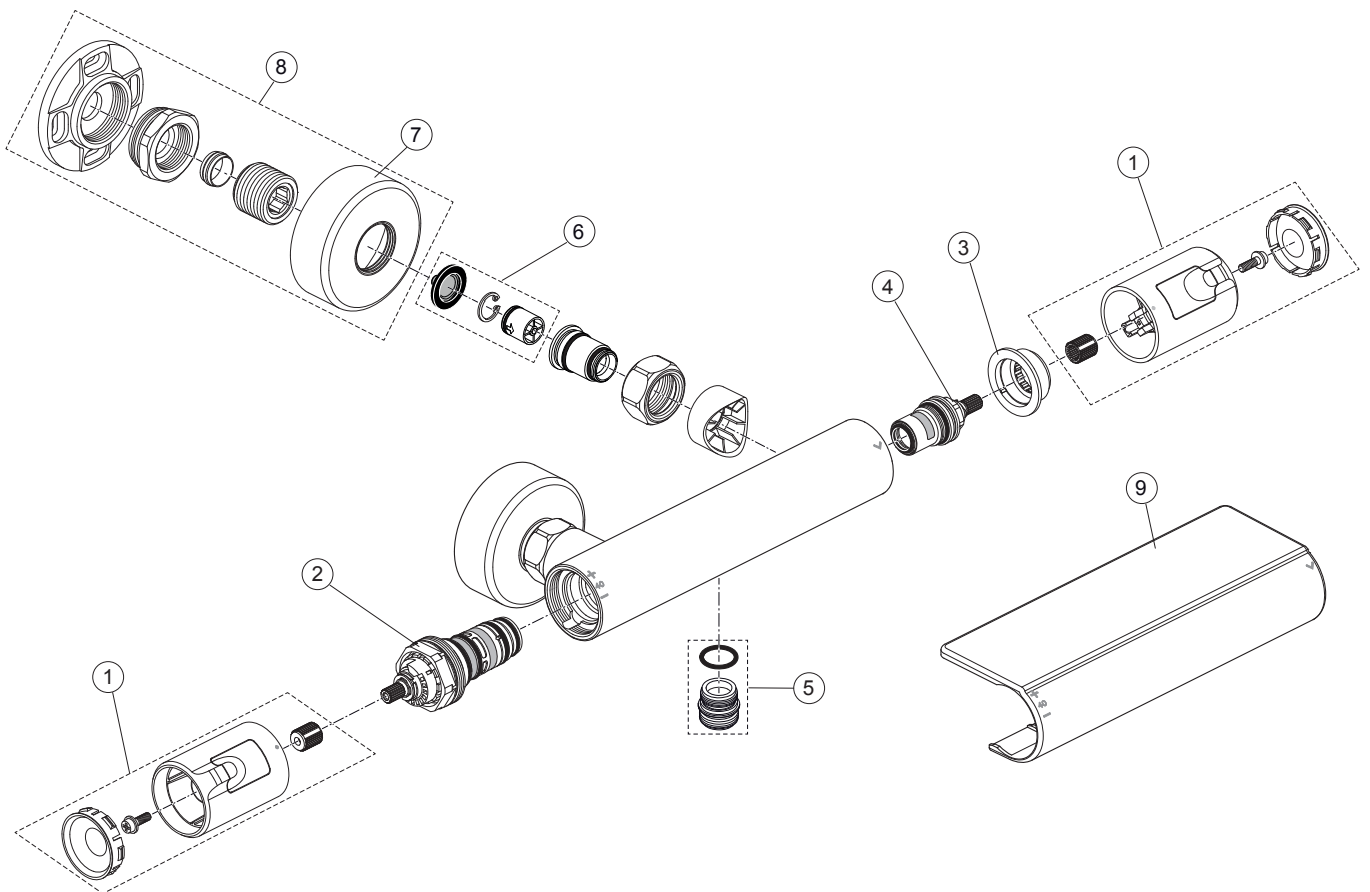

Ceratherm T50 A7216 ..

Ideal Standard

Produced from: Dez. 2019

Shower Thermostat
chrome **A7216AA**

Pos.	Description	Part-Number	Qty.	Pos.	Description	Part-Number	Qty.
1	Handle cpl.	A 861 382 AA	1 Set				
2	Thermostatic Cartridge cpl.	A 861 371 NU	1 pcs				
3	Stopping	A 861 373 NU	1 pcs				
4	Cartridge G1/2 180° cpl.	A 861 245 NU*	1 Set				
5	Nipple G1/2 outside cpl.	A 861 374 NU	1 Set				
6	Non-return valve	A 861 372 NU	1 Set				
7	Escutcheon	B 960 242 AA	1 pcs				
8	Shower bracket (connect.)	B 961 042 AA	2 pcs				
9	Warp over shelf	A 7215 AA	1 pcs				

*Universal set (not all parts needed)