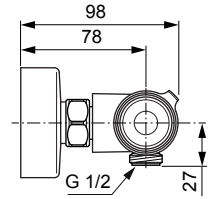

Ceratherm T50 A7216 ..

Ideal Standard

Produced from: Dez. 2019

Shower Thermostat
chrome **A7216AA**

Pos.	Description	Part-Number	Qty.	Pos.	Description	Part-Number	Qty.
1	Handle cpl.	A 861 382 AA	1 Set				
2	Thermostatic Cartridge cpl.	A 861 371 NU	1 pcs				
3	Stopping	A 861 373 NU	1 pcs				
4	Cartridge G1/2 180° cpl.	A 861 245 NU*	1 Set				
5	Nipple G1/2 outside cpl.	A 861 374 NU	1 Set				
6	Non-return valve	A 861 372 NU	1 Set				
7	Escutcheon	B 960 242 AA	1 pcs				
8	Shower bracket (connect.)	B 961 042 AA	2 pcs				
9	Warp over shelf	A 7215 AA	1 pcs				