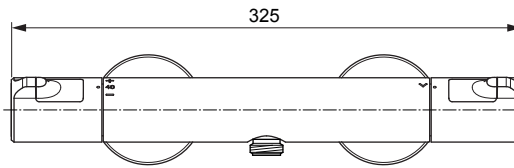

Ceratherm T50 A7216 ..

Ideal Standard

Produced from: Dez. 2019

Shower Thermostat
chrome **A7216AA**

Pos.	Description	Part-Number	Qty.	Pos.	Description	Part-Number	Qty.
1	Handle cpl.	A 861 382 AA	1 Set				
2	Thermostatic Cartridge cpl.	A 861 371 NU	1 pcs				
3	Stopping	A 861 373 NU	1 pcs				
4	Cartridge G1/2 180° cpl.	A 861 245 NU*	1 Set				
5	Nipple G1/2 outside cpl.	A 861 374 NU	1 Set				
6	Non-return valve	A 861 372 NU	1 Set				
7	Escutcheon	B 960 242 AA	1 pcs				
8	Shower bracket (connect.)	B 961 042 AA	2 pcs				
9	Warp over shelf	A 7215 AA	1 pcs				

*Universal set (not all parts needed)