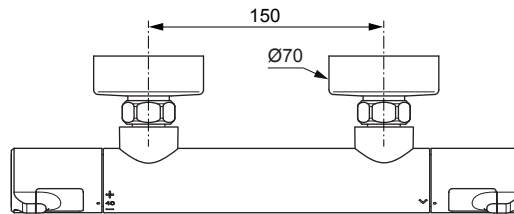

Ceratherm T50 A7216 ..

Ideal Standard

Produced from: Dez. 2019

Shower Thermostat
chrome **A7216AA**

Pos.	Description	Part-Number	Qty.	Pos.	Description	Part-Number	Qty.
1	Handle cpl.	A 861 382 AA	1 Set				
2	Thermostatic Cartridge cpl.	A 861 371 NU	1 pcs				
3	Stopping	A 861 373 NU	1 pcs				
4	Cartridge G1/2 180° cpl.	A 861 245 NU*	1 Set				
5	Nipple G1/2 outside cpl.	A 861 374 NU	1 Set				
6	Non-return valve	A 861 372 NU	1 Set				
7	Escutcheon	B 960 242 AA	1 pcs				
8	Shower bracket (connect.)	B 961 042 AA	2 pcs				
9	Warp over shelf	A 7215 AA	1 pcs				

*Universal set (not all parts needed)