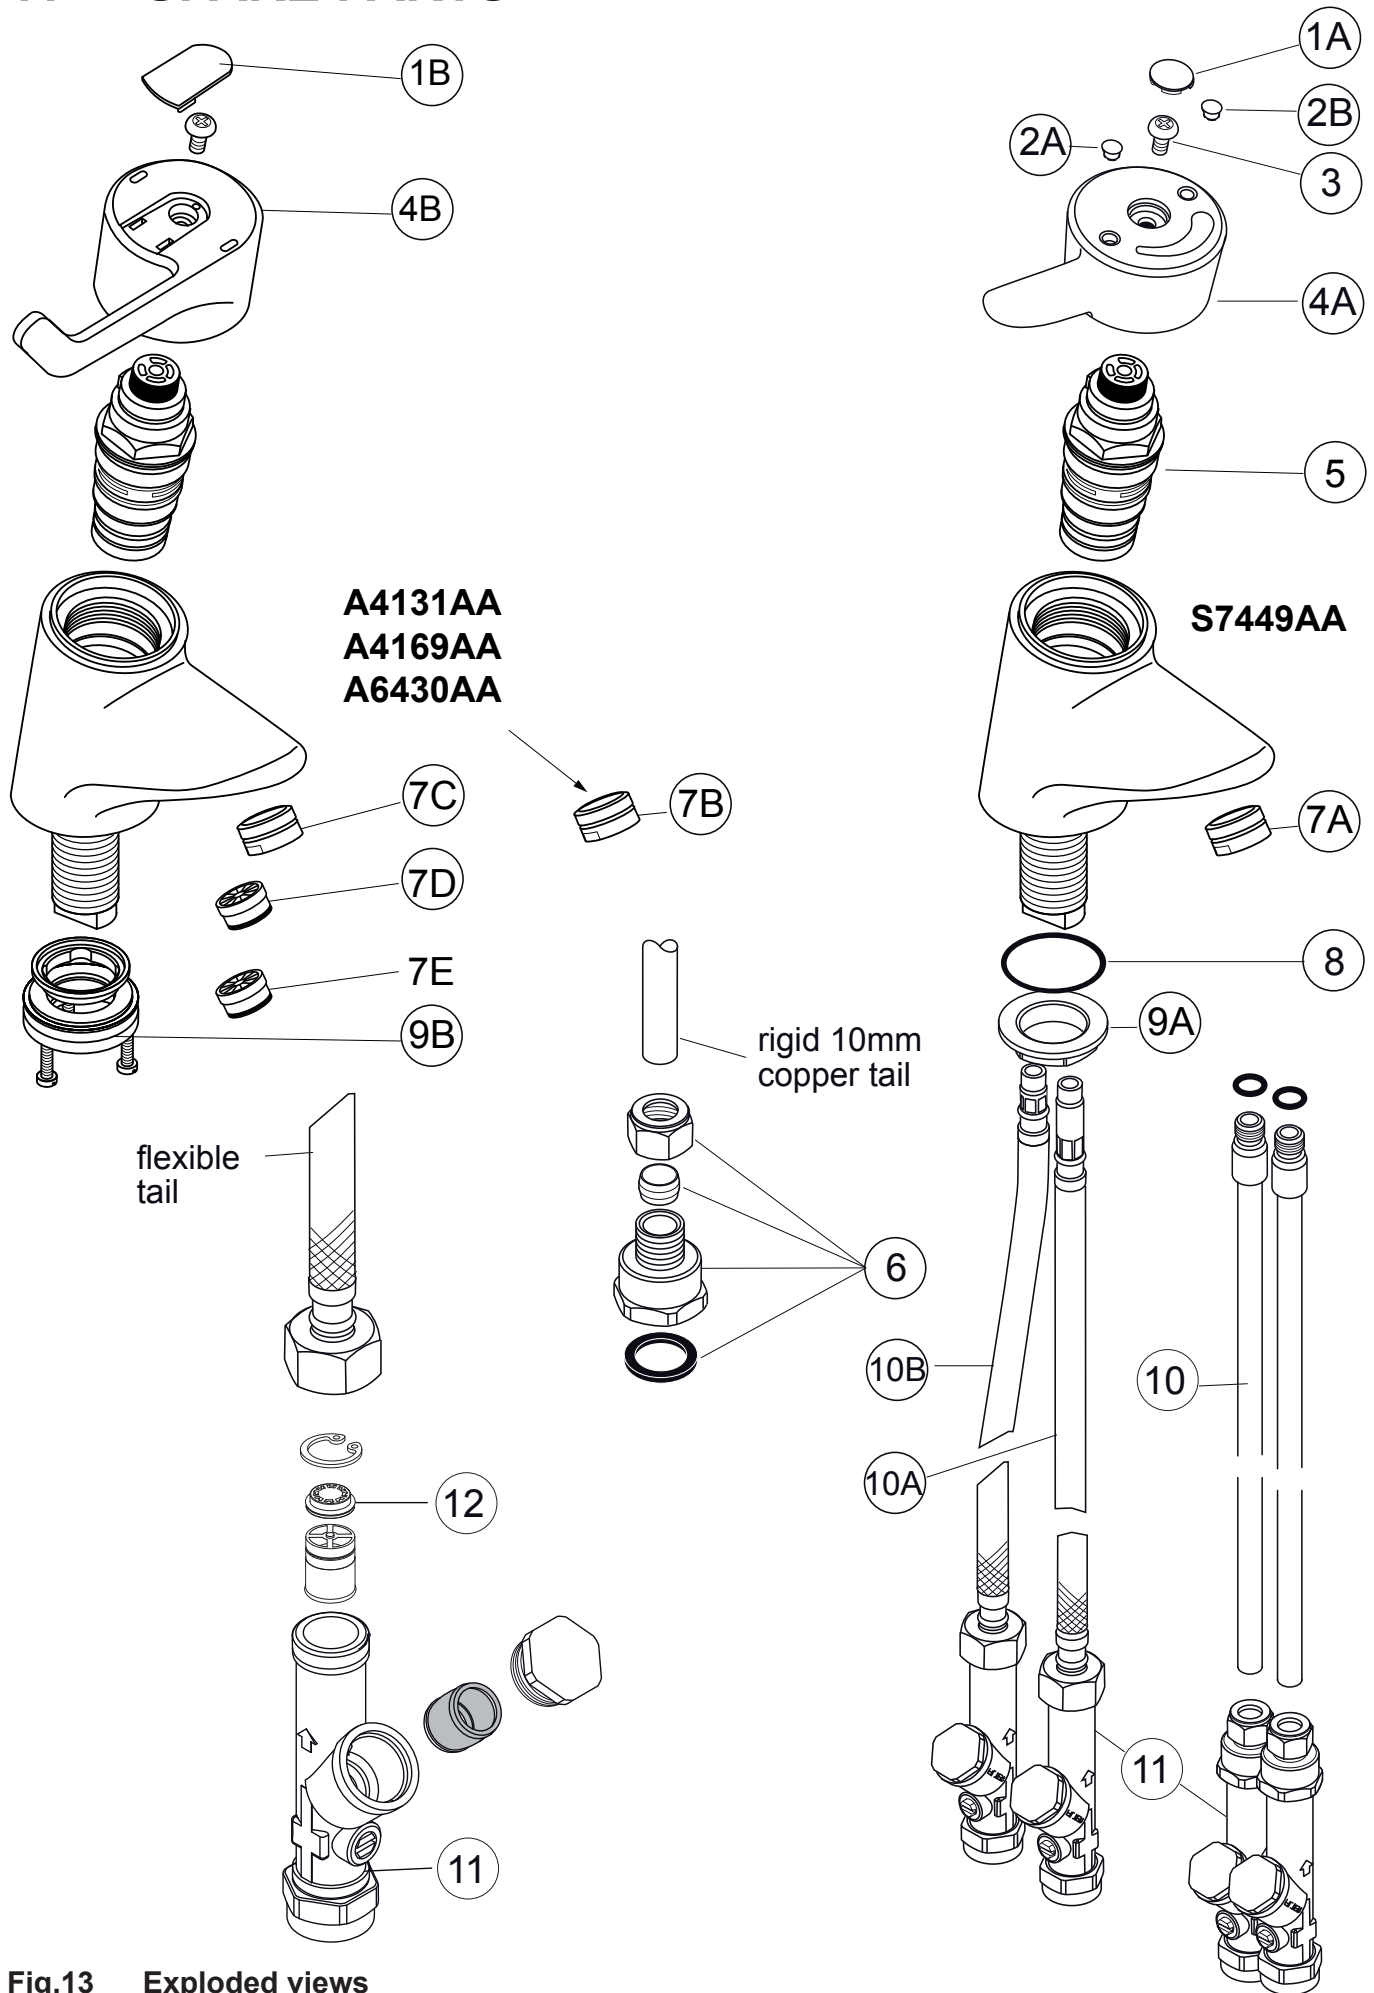

11 SPARE PARTS

Fig.13 Exploded views

12 SPARE PARTS LIST

Ref.	Description	Product	Part No.
1A 2A 2B	Button, indice, & screw kit	Nuastyle	E960 615AA
1B	Cover cap, non-res, AS logo	Contour21	A962 017AA
3	Handle retaining screw	All	A961 950NU
4A	Lever handle	Nuastyle	E960 669AA
4B	Lever handle	Contour21	A961 823AA
5	Thermostatic cartridge	All	A962 280NU
5	Thermostatic cartridge (10 bulk pack)	All	F960 879NU
6	Couplers –copper tails PAIR	A4169/A6430	F960 882NU
7A	Complete outlet with STD, F/S insert & seal	Nuastyle	A961 625AA
7B	Optional Armitage Bioguard (10 bulk pack with AVK)	All	F961 138AA
7C	Outlet cpl. with AVH, 4.7 L/min PCA insert, seal & AVK.	Contour21	B960 859AA
7D	F/S insert only	Contour21	B960 860NU
7E	2 lpm Spray Insert	A4169	E960 735NU
8	Tap deck seal	Nuastyle	E960 059NU
9A	Back-nut M28x1.5	Nuastyle	H960 098NU
9B	Clamping kit & seal	Contour21	A963 381NU
10	10mm copper tails - PAIR	A4169/A6430	E960 644NU
10A	Flexible inlet tail M10 long	A4169/S7449	E960 642NU
10B	Flexible inlet tail M10 short	A4169/S7449	E960 589NU
11	Isolating valves-PAIR	All	E960 613NU
12	Flow regulator	All	A962 570NU

Abbreviations used:

STD : STandarD housing has spanner flats.

AVH : Anti-Vandal Housing requires special key.

AVK : Anti-Vandal key

F/S : Flow Straightener with full flow.

PCA: Pressure Compensating Aerator.

Most spares are interchangeable between products, please contact customer care.