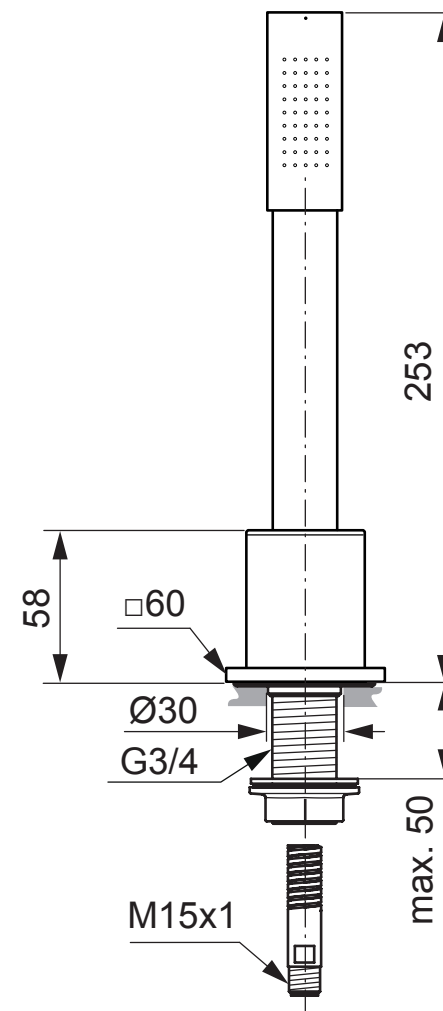

Pos.	Part No.
1	A 860 991 AA
2	N 042 977 NU
4	F 960 817 AA
6	F 960 774 AA
7	H 960 279 NU
8	H 960 185 NU

sottini

TRESA

A 6466 ..

0116 / A 868 053
 (+ A 866 385)
 Made in Germany

Ideal Standard International NV
 Corporate Village - Gent Building
 Da Vincilaan 2
 1935 Zaventem
 Belgium

www.idealstandardinternational.com

	P	bar				Q (3 bar)
	T	°C				l/min
						8