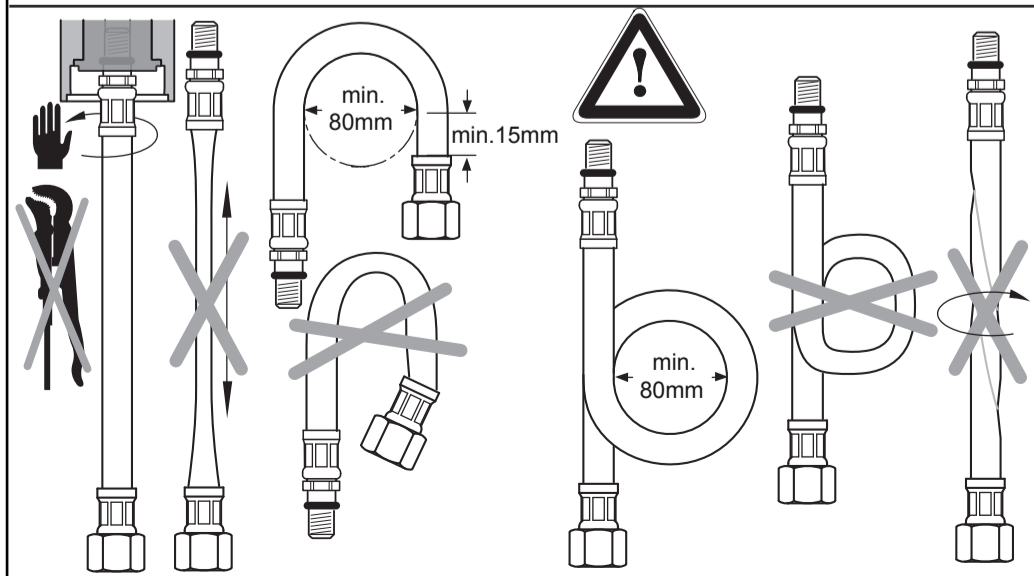

Ideal Standard

CONCEPT AIR

A 7050 ..

0120 / A 868 381
 Made in Germany

Ideal Standard International NV
 Corporate Village - Gent Building
 Da Vincilaan 2
 1935 Zaventem
 Belgium

www.idealstandardinternational.com