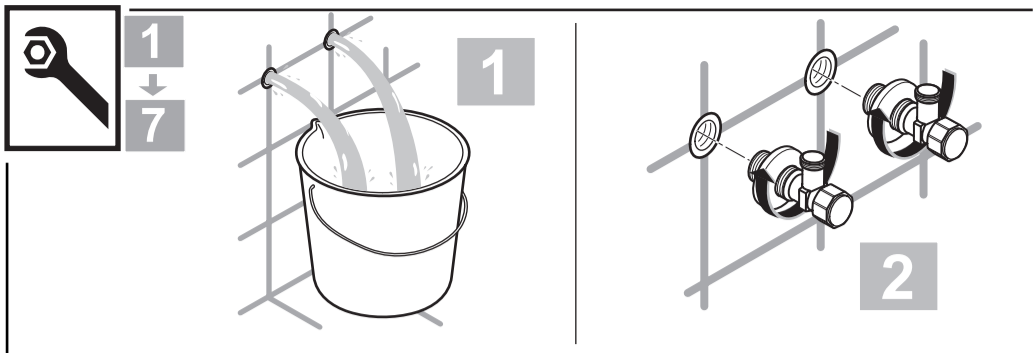

Ideal Standard

CONCEPT AIR

A 7050 ..

0120 / A 868 381
 Made in Germany

Ideal Standard International NV
 Corporate Village - Gent Building
 Da Vincilaan 2
 1935 Zaventem
 Belgium

www.idealstandardinternational.com