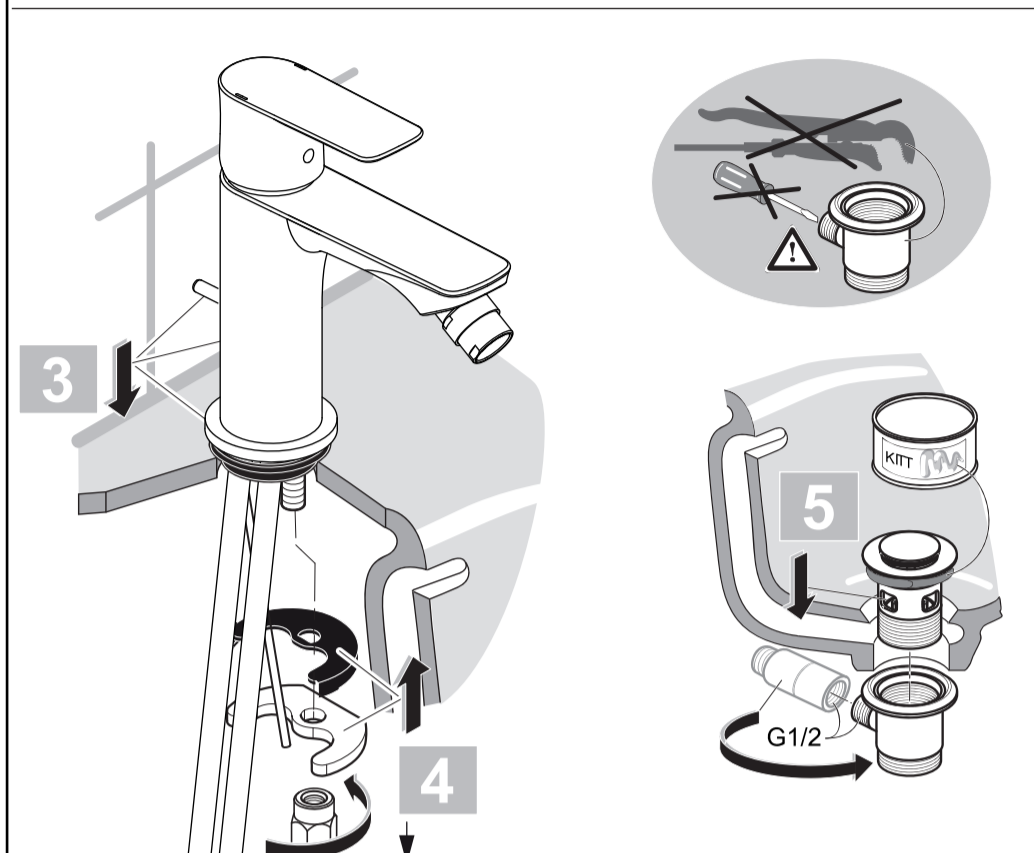

Ideal Standard

CONCEPT AIR

A 7050 ..

0120 / A 868 381
 Made in Germany

Ideal Standard International NV
 Corporate Village - Gent Building
 Da Vincilaan 2
 1935 Zaventem
 Belgium

www.idealstandardinternational.com