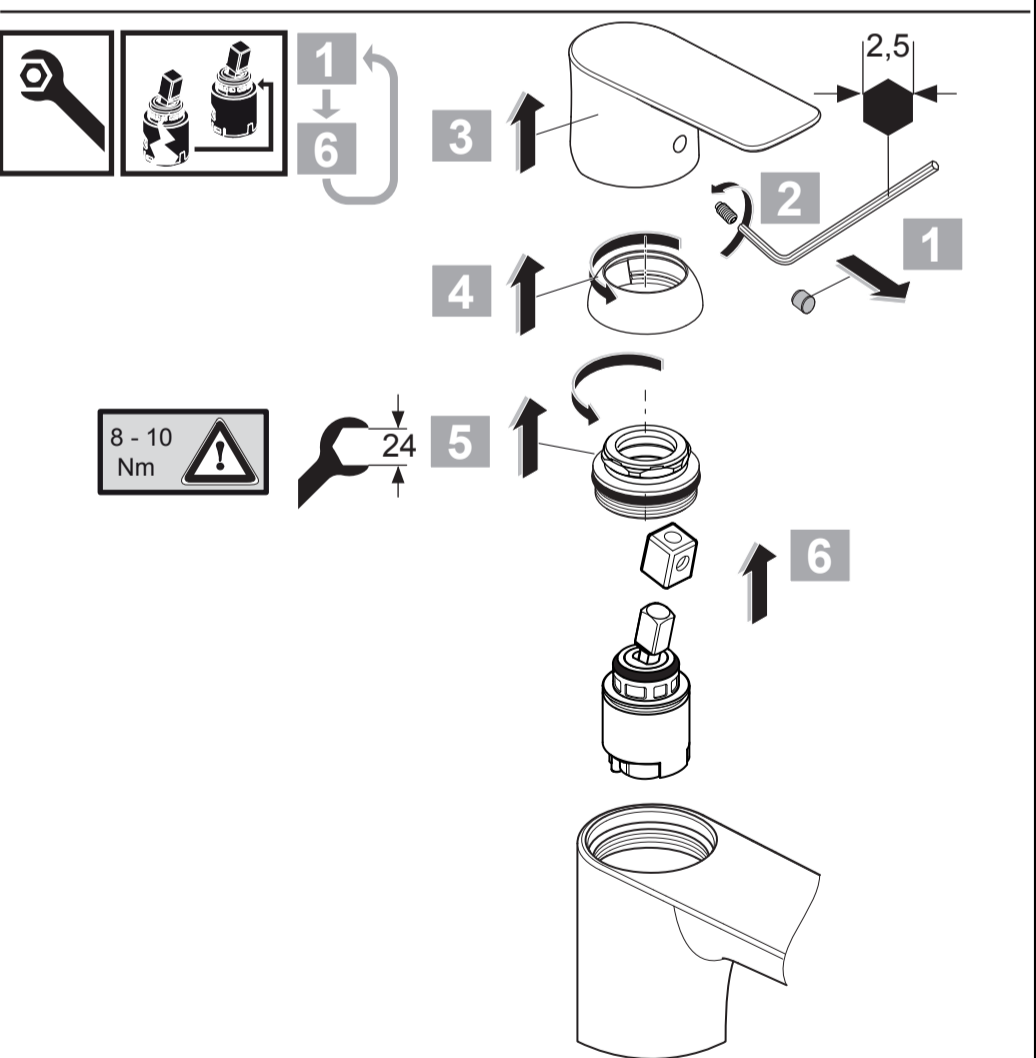

Ideal Standard

CONCEPT AIR

A 7050 ..

0120 / A 868 381
 Made in Germany

Ideal Standard International NV
 Corporate Village - Gent Building
 Da Vincilaan 2
 1935 Zaventem
 Belgium

www.idealstandardinternational.com