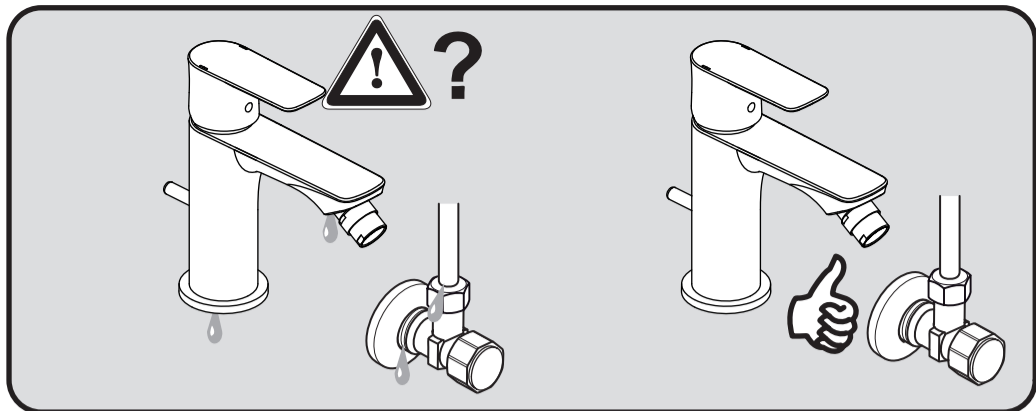

Ideal Standard

CONCEPT AIR

A 7050 ..

0120 / A 868 381
 Made in Germany

Ideal Standard International NV
 Corporate Village - Gent Building
 Da Vincilaan 2
 1935 Zaventem
 Belgium

www.idealstandardinternational.com