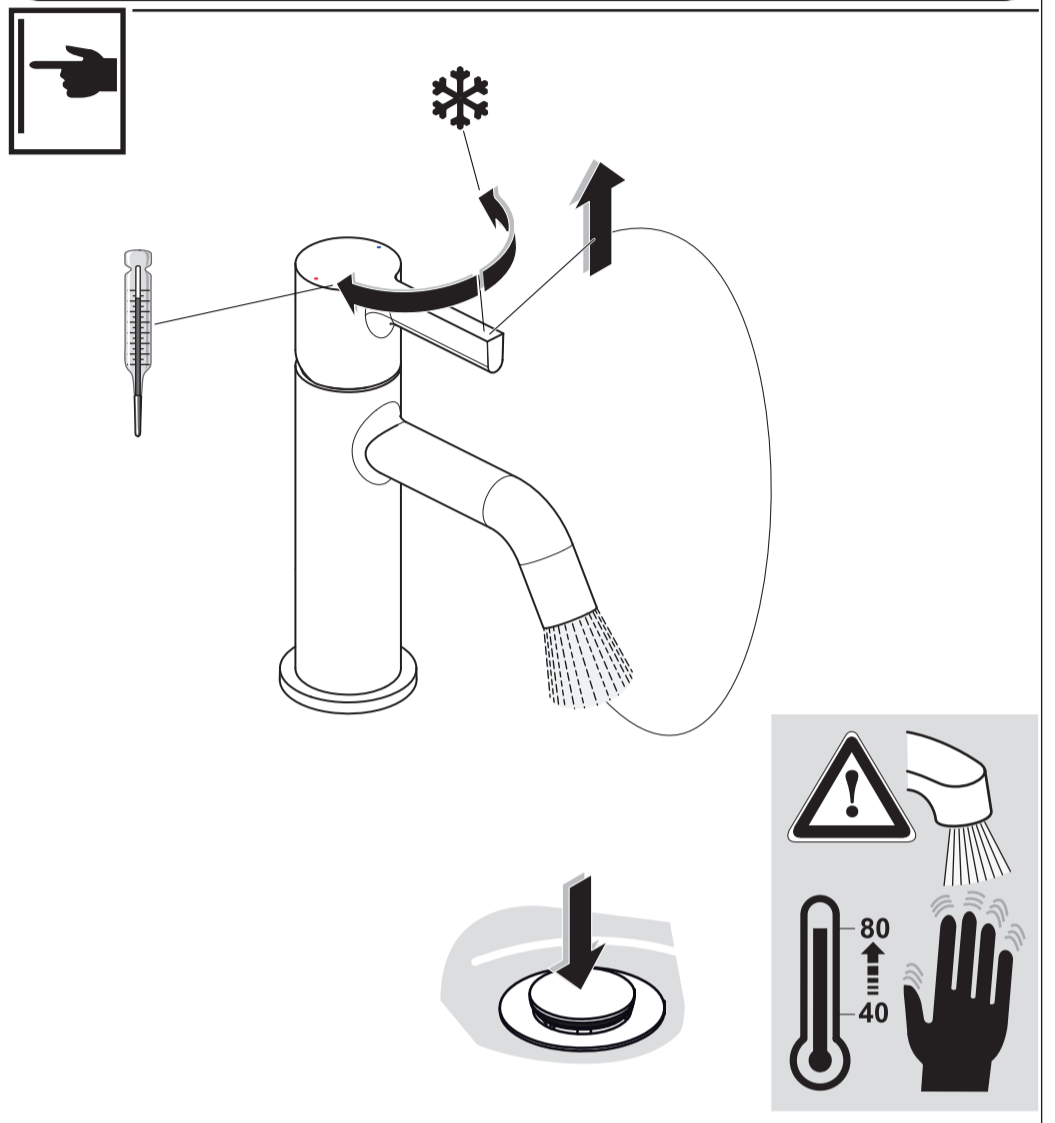

 Ideal Standard

Joy

BC 983 .. BC 984 ..

0120 / A 868 664

Ideal Standard International NV
 Corporate Village - Gent Building
 Da Vincilaan 2
 1935 Zaventem
 Belgium

www.idealstandardinternational.com

	P	bar		MAX. 10		5		Q	(3 bar)
	T	°C		MAX. 85		65		I/min	??