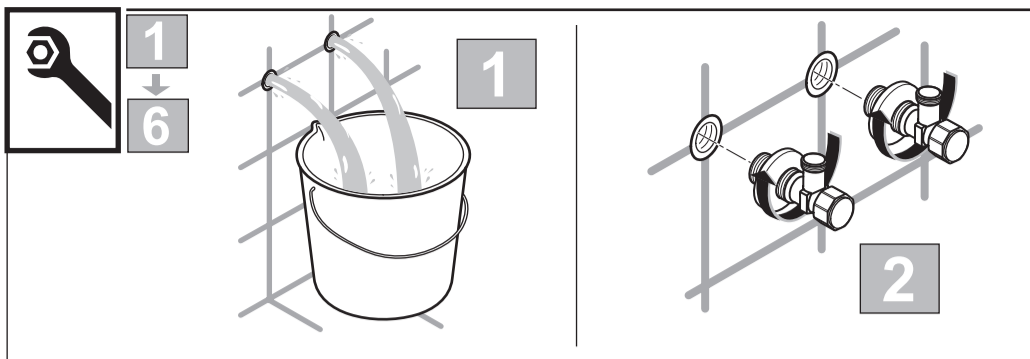

 Ideal Standard

Joy

BC 983 .. BC 984 ..

0120 / A 868 664

Ideal Standard International NV
 Corporate Village - Gent Building
 Da Vincilaan 2
 1935 Zaventem
 Belgium

www.idealstandardinternational.com

	P	bar		MAX. 10		5		Q	(3 bar)
	T	°C		MAX. 85		65		I/min	??