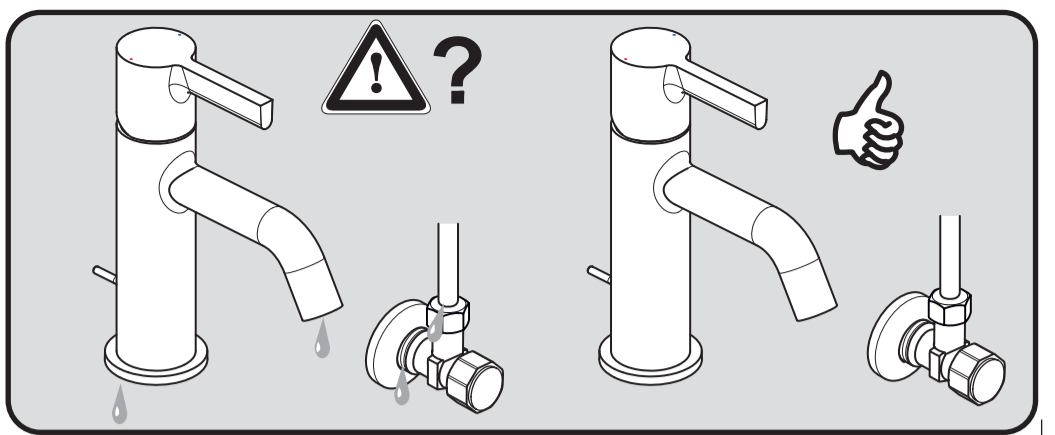

 Ideal Standard

Joy

BC 983 .. BC 984 ..

0120 / A 868 664

Ideal Standard International NV
 Corporate Village - Gent Building
 Da Vincilaan 2
 1935 Zaventem
 Belgium

www.idealstandardinternational.com

	P	bar		MAX. 10		5		Q	(3 bar)
	T	°C		MAX. 85		65		I/min	??