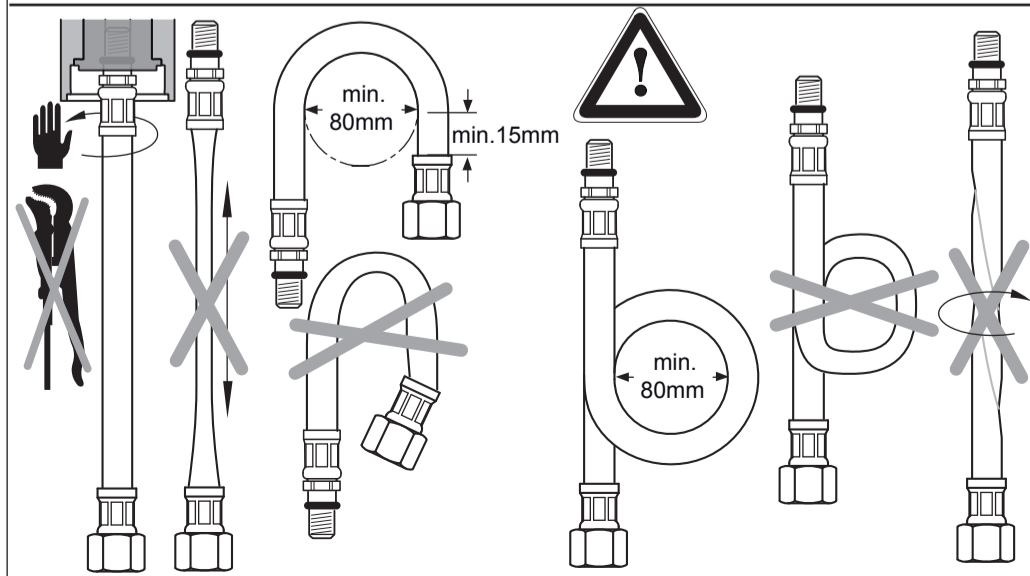

 Ideal Standard

Joy

BC 983 .. BC 984 ..

0120 / A 868 664

Ideal Standard International NV
 Corporate Village - Gent Building
 Da Vincilaan 2
 1935 Zaventem
 Belgium

www.idealstandardinternational.com

	P	bar		MAX. 10		5		Q	(3 bar)
	T	°C		MAX. 85		65		I/min	??