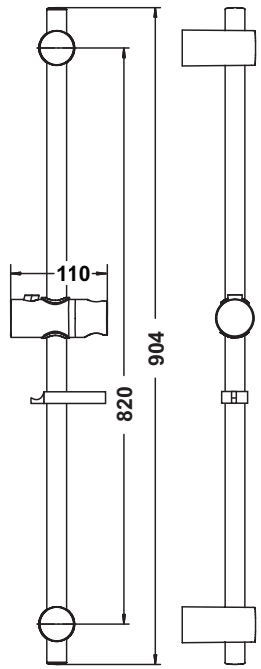

HANDSPRAY FLOW RESTRICTOR

Where water conservation is an issue, a flow restrictor supplied with the fitting, which will limit the flow to 8l/min, should be inserted in the handspray inlet as shown.

Note: when this restrictor has been inserted it cannot be removed without destroying it.

If higher flow rates are required the restrictor should be left out.

ARMAGLIDE 2 SHOWER KITS INSTALLATION INSTRUCTIONS

Suitable for high pressure only (i.e. 1.0 bar minimum)

B9308AA Shower Set Single Function
B9309AA Shower Set Three Function

Armitage Shanks is a division of Ideal Standard (UK) Ltd

Armitage Shanks
The Bathroom Works, National Avenue
Kingston-upon-Hull, HU5 4HS, England

4945 04/11

B865631

*Armitage
Shanks*

INSTALLER:

After installation please pass this instruction booklet to the user

B9306AA & B9307AA

B9308AA & B9309AA