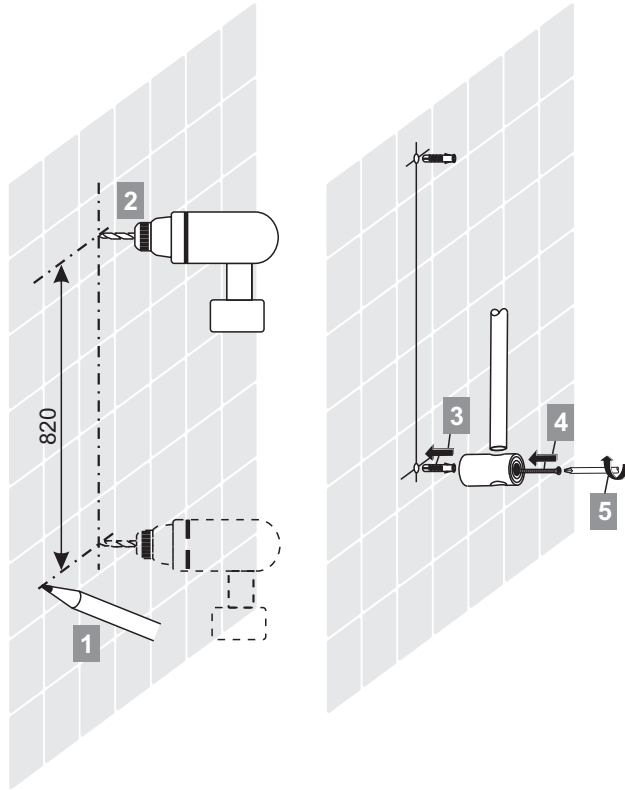

B9306AA & B9307AA