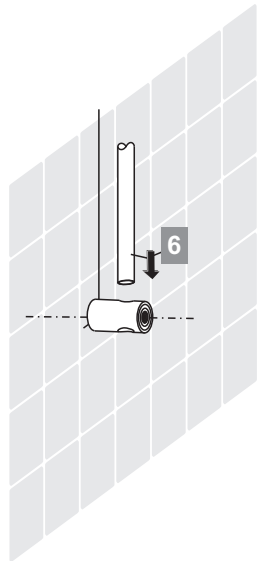

B9306AA & B9307AA