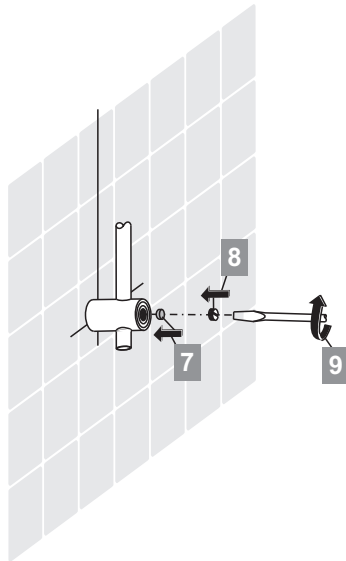

B9306AA & B9307AA