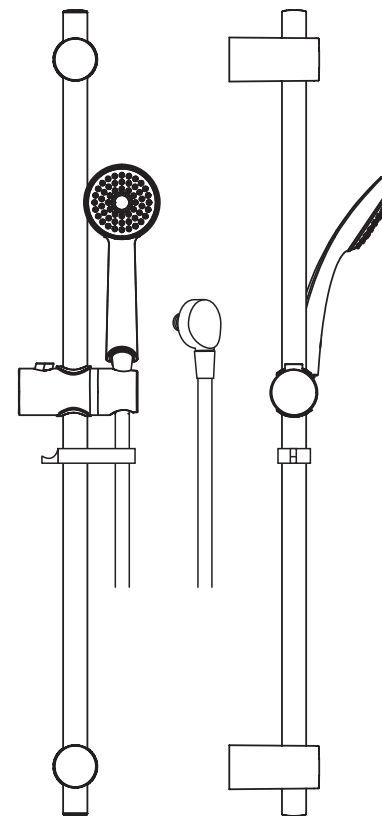

HANDSPRAY FLOW RESTRICTOR

Where water conservation is an issue, a flow restrictor supplied with the fitting, which will limit the flow to 8l/min, should be inserted in the handspray inlet as shown.

Note: when this restrictor has been inserted it cannot be removed without destroying it.

If higher flow rates are required the restrictor should be left out.

ARMAGLIDE 2 SHOWER KITS INSTALLATION INSTRUCTIONS

Suitable for high pressure only (i.e. 1.0 bar minimum)

B9308AA Shower Set Single Function
B9309AA Shower Set Three Function

B9304AA Handspray - Single Functon
B9305AA Handspray - Three Functon

B9306AA Slidebar Shower Kit 900mm Single Function
B9307AA Slidebar Shower Kit 900mm Three Function

CUSTOMER CARE HELP LINE

0870 129 6085