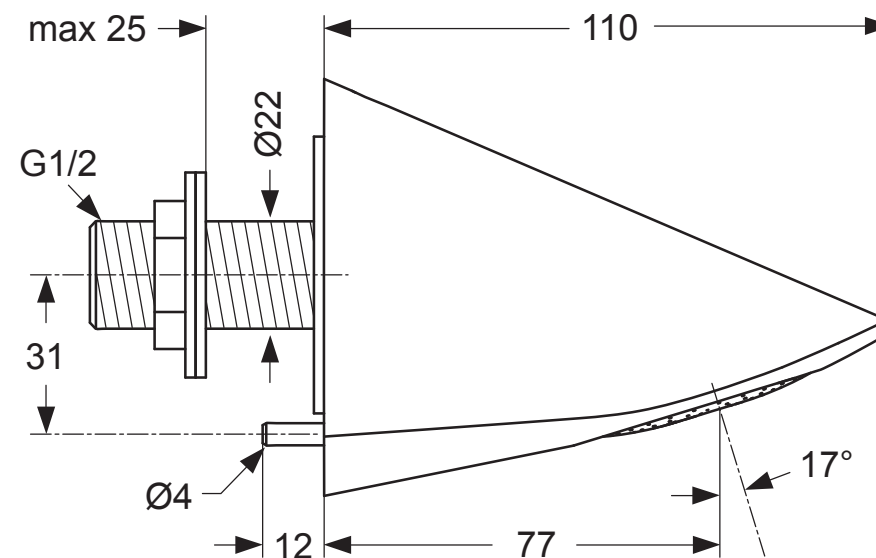

Armitage Shanks

SENSORFLOW 21

A 5452 ..

0511 / A 866 215
(+ A 865 708)
Made in Germany

Ideal Standard International BVBA
Chaussée de Wavre, 1789 - box 15
1160 Bruxelles
Belgium

www.idealstandardinternational.com