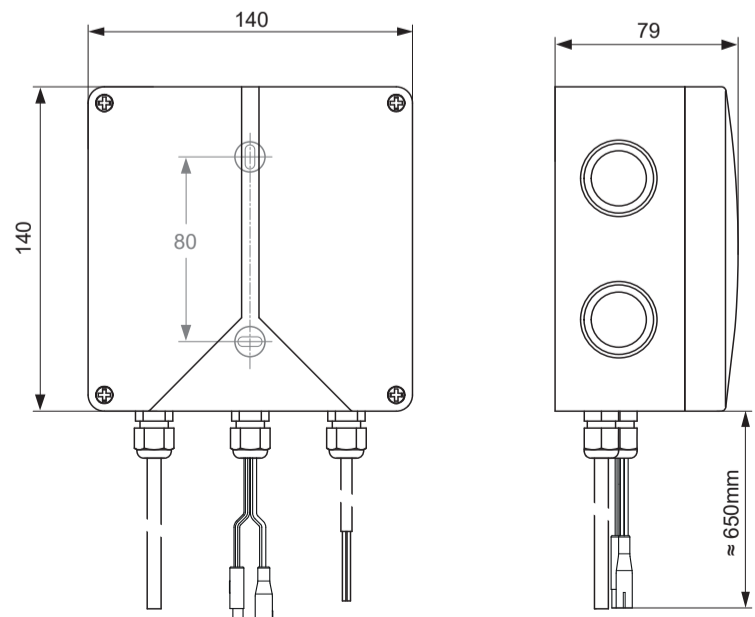

Ideal Standard (UK) Ltd.
The Bathroom Works
National Avenue
Hull HU5 4HS
England

Ideal Standard International NV
Corporate Village - Gent Building
Da Vincilaan 2
1935 Zaventem
Belgium

www.idealstandardinternational.com