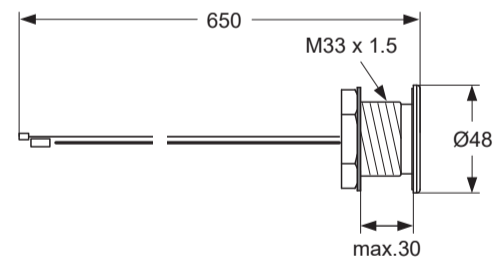

Ideal Standard (UK) Ltd.
The Bathroom Works
National Avenue
Hull HU5 4HS
England

Ideal Standard International NV
Corporate Village - Gent Building
Da Vincilaan 2
1935 Zaventem
Belgium

www.idealstandardinternational.com