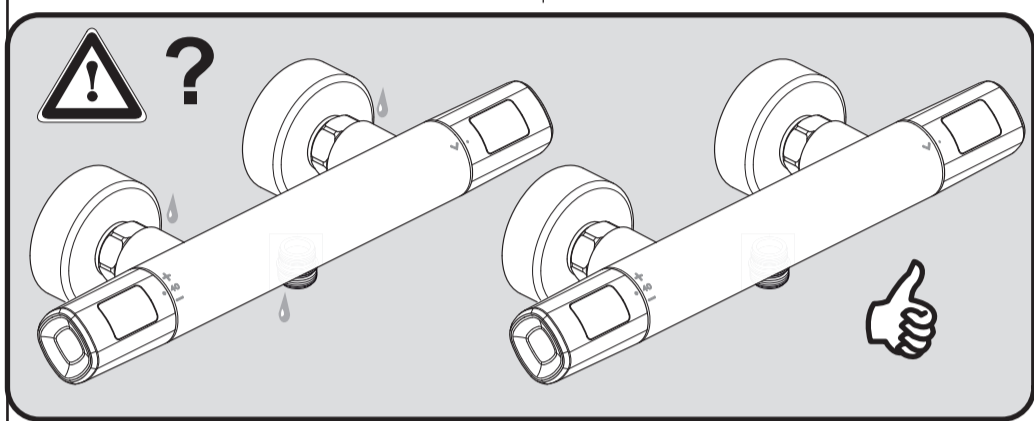

Ideal Standard

CERATHERM T100
 A 7237 ..

0220 / A 868 570
 Made in Germany

Ideal Standard International NV
 Corporate Village - Gent Building
 Da Vincilaan 2
 1935 Zaventem
 Belgium

www.idealstandardinternational.com