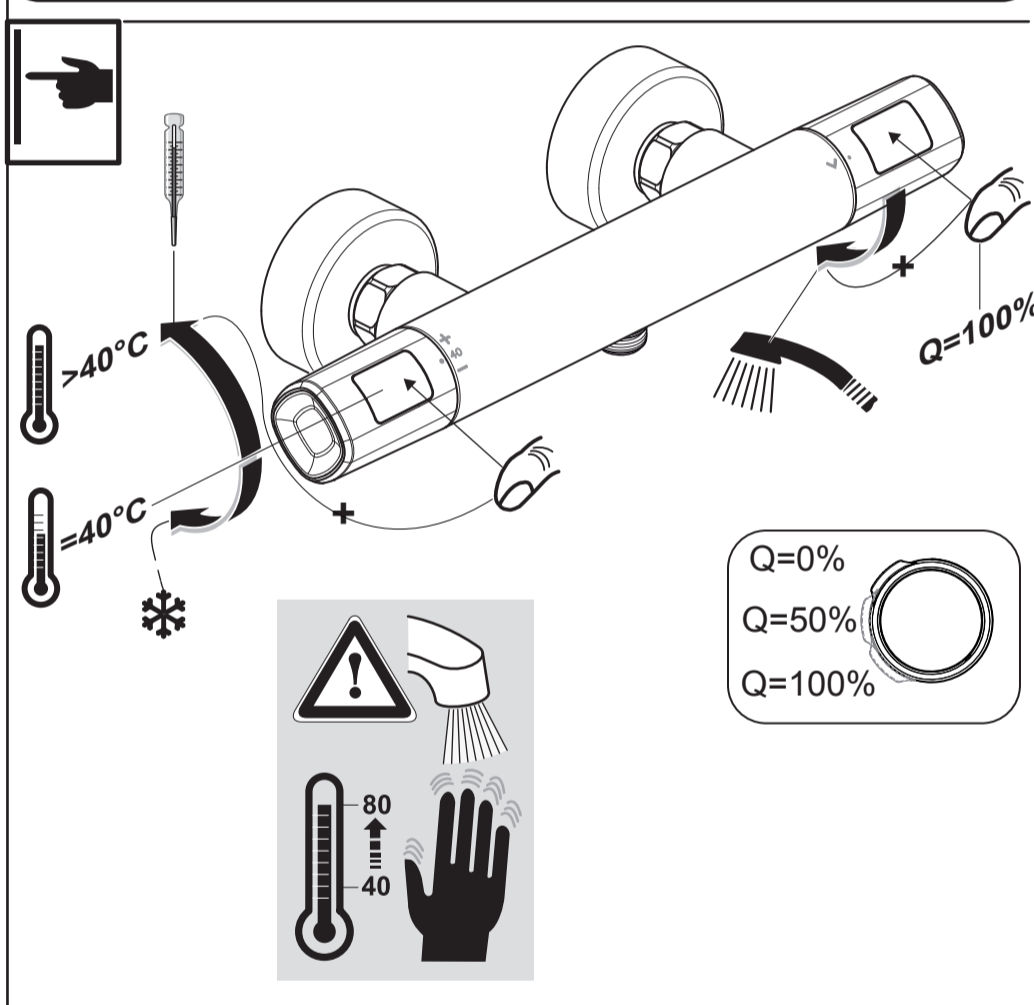

Ideal Standard

CERATHERM T100
 A 7237 ..

0220 / A 868 570
 Made in Germany

Ideal Standard International NV
 Corporate Village - Gent Building
 Da Vincilaan 2
 1935 Zaventem
 Belgium

www.idealstandardinternational.com