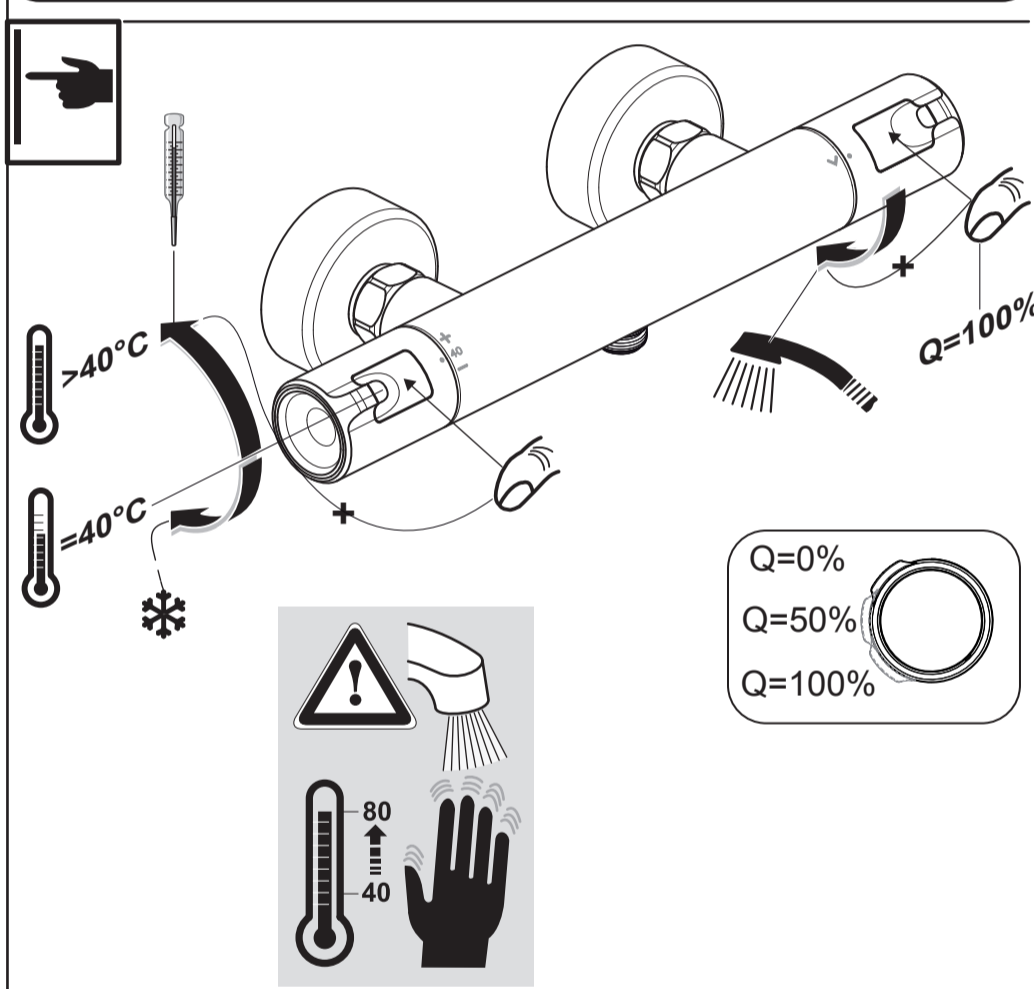

Ideal Standard

**CERATHERM T50**  
 A 7221 ..

0220 / A 868 557  
 Made in Germany

Ideal Standard International NV  
 Corporate Village - Gent Building  
 Da Vincilaan 2  
 1935 Zaventem  
 Belgium

[www.idealstandardinternational.com](http://www.idealstandardinternational.com)