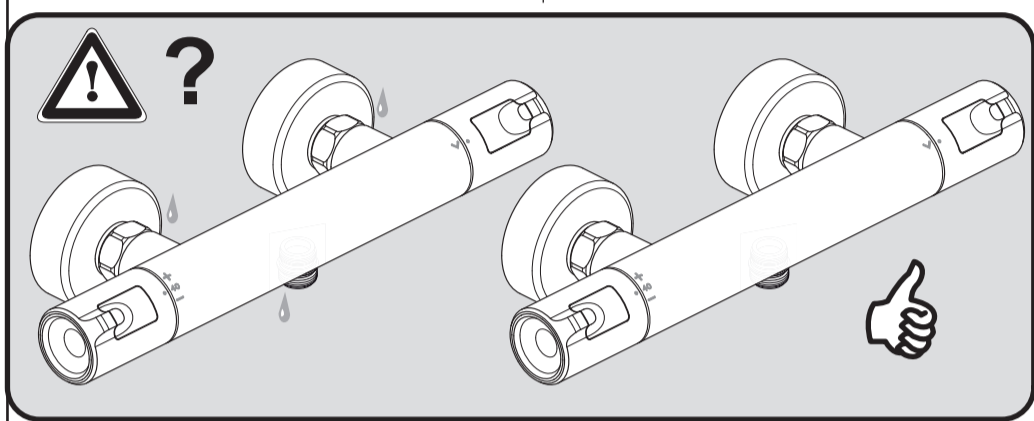

Ideal Standard

**CERATHERM T50**  
 A 7221 ..

0220 / A 868 557  
 Made in Germany

Ideal Standard International NV  
 Corporate Village - Gent Building  
 Da Vincilaan 2  
 1935 Zaventem  
 Belgium

[www.idealstandardinternational.com](http://www.idealstandardinternational.com)