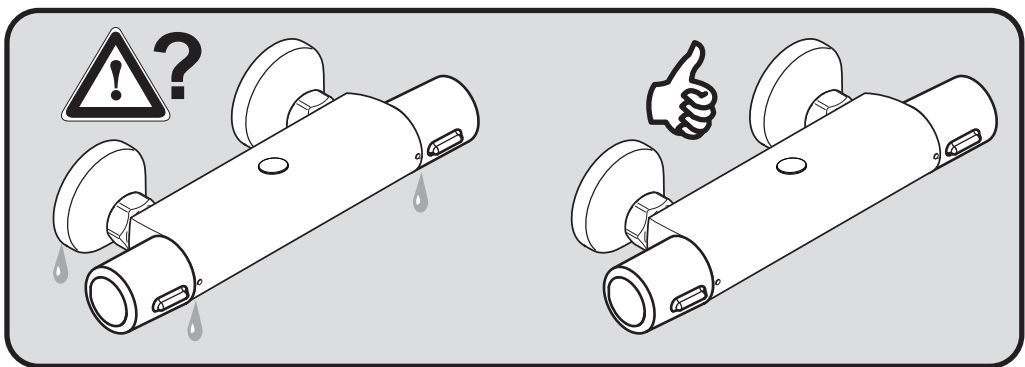

ATTITUDE
 A 4614 ..

0116 / A 866 021
 (+ A 865 612)
 Made in Germany

Ideal Standard International NV
 Corporate Village - Gent Building
 Da Vincilaan 2
 1935 Zaventem
 Belgium

www.idealstandardinternational.com