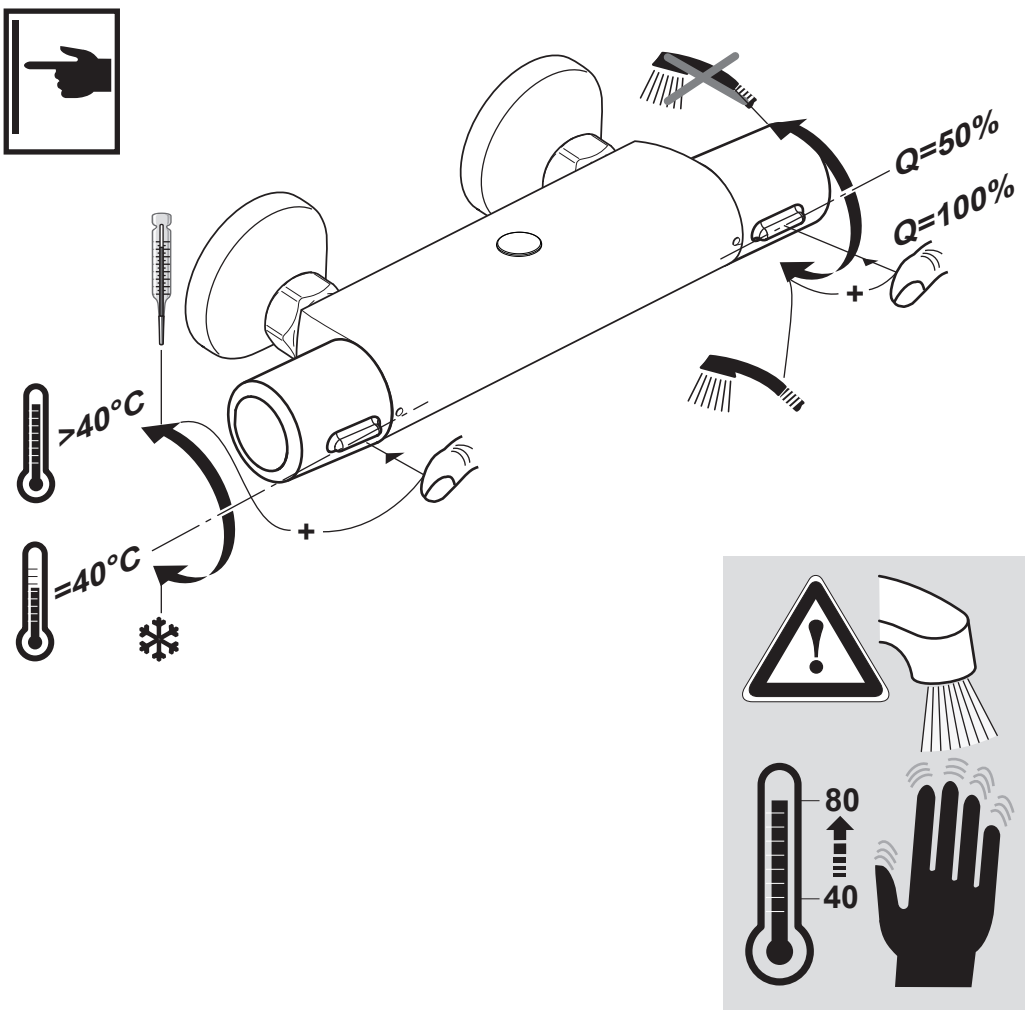

ATTITUDE
 A 4614 ..

0116 / A 866 021
 (+ A 865 612)
 Made in Germany

Ideal Standard International NV
 Corporate Village - Gent Building
 Da Vincilaan 2
 1935 Zaventem
 Belgium

www.idealstandardinternational.com