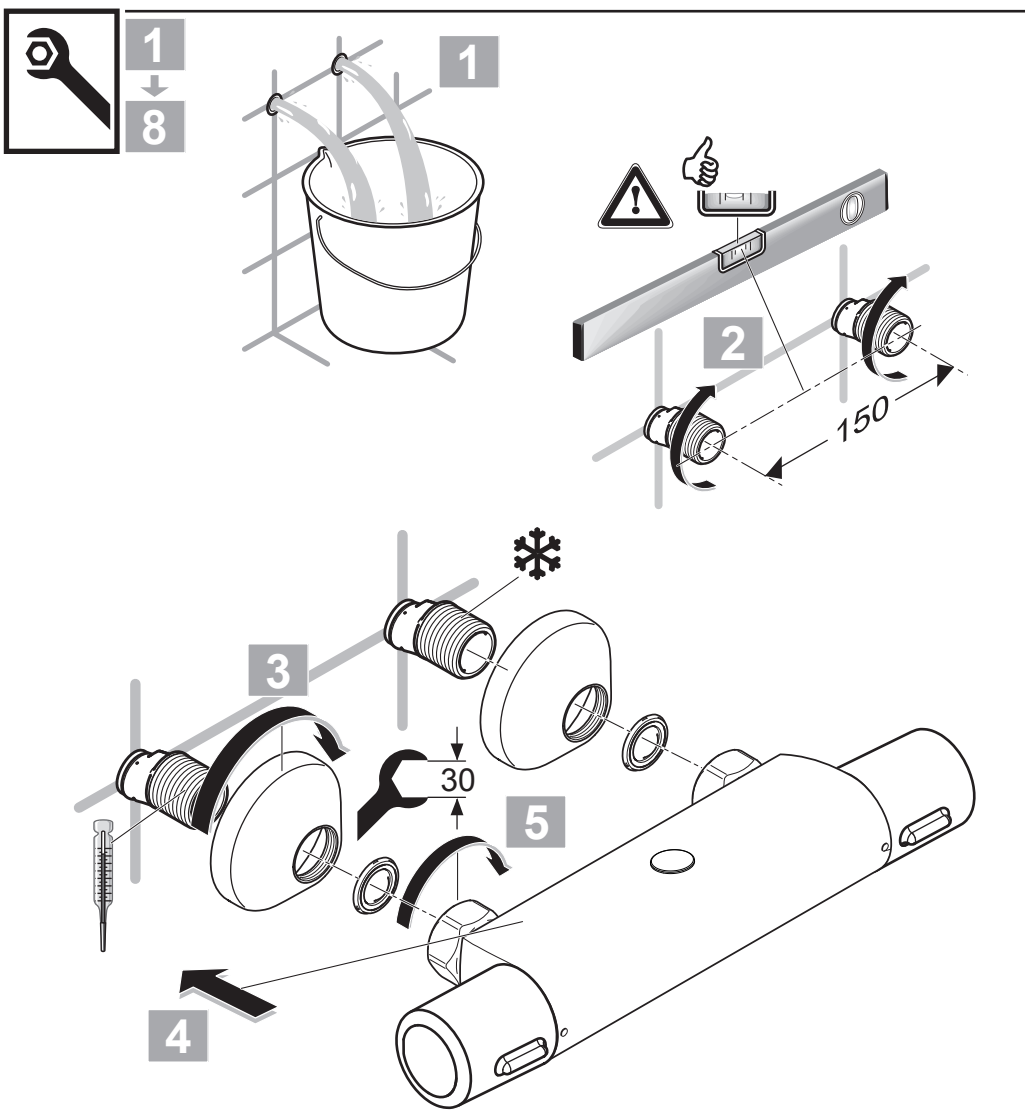

ATTITUDE
 A 4614 ..

0116 / A 866 021
 (+ A 865 612)
 Made in Germany

Ideal Standard International NV
 Corporate Village - Gent Building
 Da Vincilaan 2
 1935 Zaventem
 Belgium

www.idealstandardinternational.com