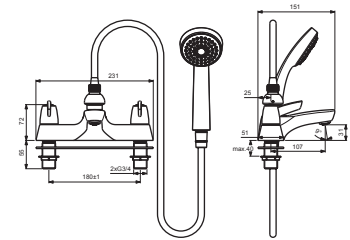

SANDRINGHAM 21

Armitage
Shanks

B9871AA

B9878AA

B9884AA

Pos.	Signify	Spare parts-Nr.	Quantity	Pos.	Signify	Spare parts-Nr.	Quantity
1	Cross handle-compl.	B960996AA	1 Set	8	Base gasket		1 Pcs.
1a	Handle-compl.	B960995AA	1 Set	9	3/4 brass backnut	E960111NU	1 Pcs.
1b	Lever-compl.	B960997AA	1 Set	10	Diverter	S961333AA	1 Pcs.
2	Indice buttons blue/red	B961056NU	1 Set	11	Hose flexible L1350	E4745AA	1 Pcs.
3	Headworks	A963317NU	1 Pcs.	12	Handspray 80mm,1F,ECO		1 Pcs.
3a	1/2 se ceramic disc cart a/cl close	A963004NU	1 Pcs.				
	1/2 se ceramic disc cart cl close	A963003NU	1 Pcs.				
4	Body bath shower		1 Pcs.				
5	Anti-splash streamline 3/4"	S9595NU	1 Pcs.				
6	O-Ring Ø18.2x1.7		2 Pcs.				
7	Connector G3/4		2 Pcs.				