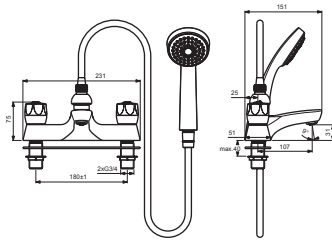

SANDRINGHAM 21

Armitage
Shanks

B9871AA

B9878AA

B9884AA

Pos.	Signify	Spare parts-Nr.	Quantity	Pos.	Signify	Spare parts-Nr.	Quantity
1	Cross handle-compl.	B960996AA	1 Set	8	Base gasket		1 Pcs.
1a	Handle-compl.	B960995AA	1 Set	9	3/4 brass backnut	E960111NU	1 Pcs.
1b	Lever-compl.	B960997AA	1 Set	10	Diverter	S961333AA	1 Pcs.
2	Indice buttons blue/red	B961056NU	1 Set	11	Hose flexible L1350	E4745AA	1 Pcs.
3	Headworks	A963317NU	1 Pcs.	12	Handspray 80mm,1F,ECO		1 Pcs.
3a	1/2 se ceramic disc cart a/cl close	A963004NU	1 Pcs.				
	1/2 se ceramic disc cart cl close	A963003NU	1 Pcs.				
4	Body bath shower		1 Pcs.				
5	Anti-splash streamline 3/4"	S9595NU	1 Pcs.				
6	O-Ring Ø18.2x1.7		2 Pcs.				
7	Connector G3/4		2 Pcs.				