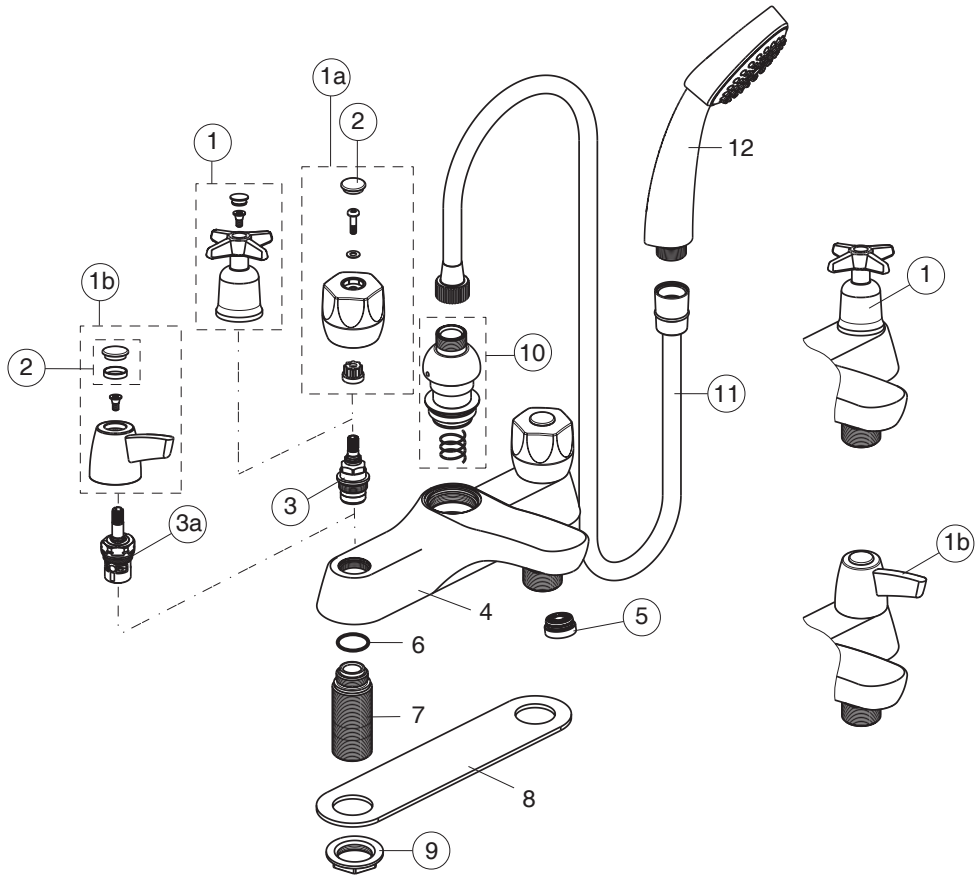

SANDRINGHAM 21

Armitage
Shanks

B9871AA

B9878AA

B9884AA

Pos.	Signify	Spare parts-Nr.	Quantity	Pos.	Signify	Spare parts-Nr.	Quantity
1	Cross handle-compl.	B960996AA	1 Set	8	Base gasket		1 Pcs.
1a	Handle-compl.	B960995AA	1 Set	9	3/4 brass backnut	E960111NU	1 Pcs.
1b	Lever-compl.	B960997AA	1 Set	10	Diverter	S961333AA	1 Pcs.
2	Indice buttons blue/red	B961056NU	1 Set	11	Hose flexible L1350	E4745AA	1 Pcs.
3	Headworks	A963317NU	1 Pcs.	12	Handspray 80mm,1F,ECO		1 Pcs.
3a	1/2 se ceramic disc cart a/cl close	A963004NU	1 Pcs.				
	1/2 se ceramic disc cart cl close	A963003NU	1 Pcs.				
4	Body bath shower		1 Pcs.				
5	Anti-splash streamline 3/4"	S9595NU	1 Pcs.				
6	O-Ring Ø18.2x1.7		2 Pcs.				
7	Connector G3/4		2 Pcs.				