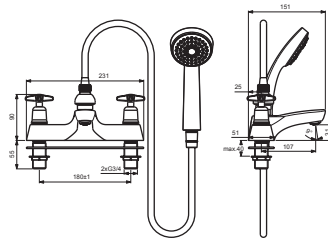

SANDRINGHAM 21

Armitage
Shanks

B9871AA

B9878AA

B9884AA

Pos.	Signify	Spare parts-Nr.	Quantity	Pos.	Signify	Spare parts-Nr.	Quantity
1	Cross handle-compl.	B960996AA	1 Set	8	Base gasket		1 Pcs.
1a	Handle-compl.	B960995AA	1 Set	9	3/4 brass backnut	E960111NU	1 Pcs.
1b	Lever-compl.	B960997AA	1 Set	10	Diverter	S961333AA	1 Pcs.
2	Indice buttons blue/red	B961056NU	1 Set	11	Hose flexible L1350	E4745AA	1 Pcs.
3	Headworks	A963317NU	1 Pcs.	12	Handspray 80mm,1F,ECO		1 Pcs.
3a	1/2 se ceramic disc cart a/cl close	A963004NU	1 Pcs.				
	1/2 se ceramic disc cart cl close	A963003NU	1 Pcs.				
4	Body bath shower		1 Pcs.				
5	Anti-splash streamline 3/4"	S9595NU	1 Pcs.				
6	O-Ring Ø18.2x1.7		2 Pcs.				
7	Connector G3/4		2 Pcs.				