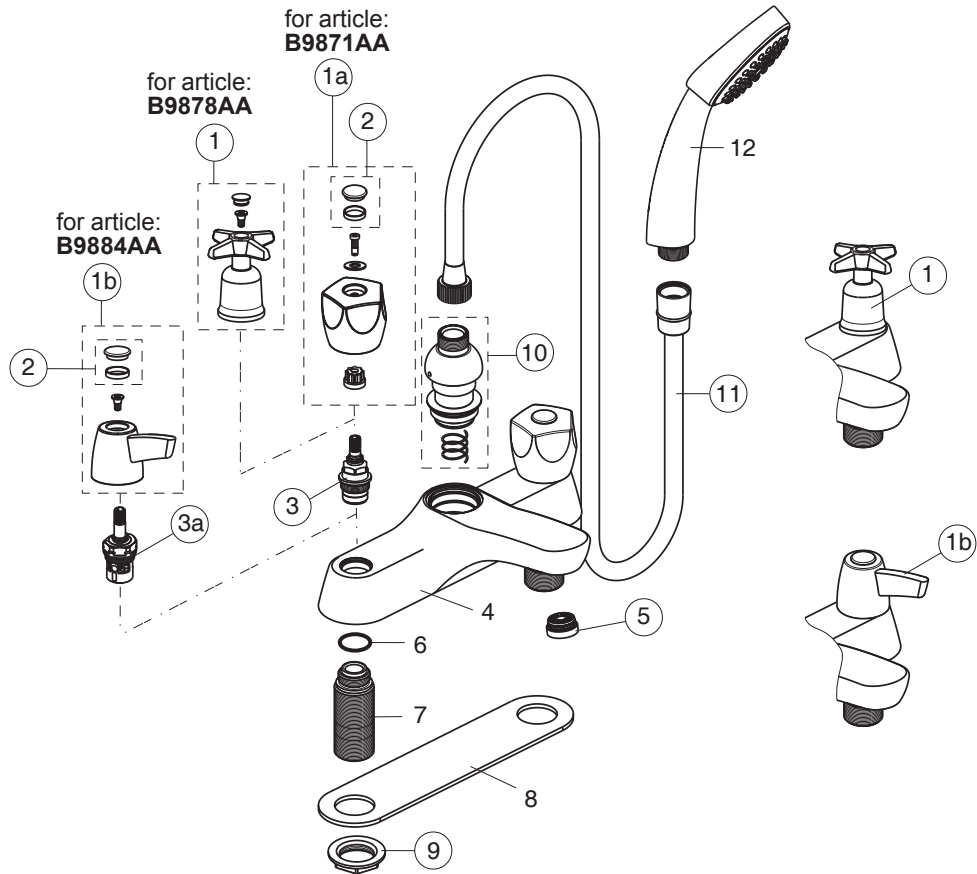

(B9871AA;B9878AA;  
SANDRINGHAM 21 B9884AA)

*Armitage  
Shanks*

Pos.	Signify	Spare parts-Nr.	Quantity	Pos.	Signify	Spare parts-Nr.	Quantity
1	Cross handle-compl.	B960996AA	1 Set	8	Base gasket		1 Pcs.
1a	Handle-compl.	B960995AA	1 Set	9	3/4 brass backnut	E960111NU	1 Pcs.
1b	Lever-compl.	B960997AA	1 Set	10	Diverter	S961333AA	1 Pcs.
2	Indice buttons blue/red	B961056NU	1 Set	11	Hose flexible L1350	E4745AA	1 Pcs.
3	Headworks	A963317NU	1 Pcs.	12	Handspray 80mm,1F,ECO		1 Pcs.
3a	1/2 se ceramic disc cart a/cl close	A963004NU	1 Pcs.				
	1/2 se ceramic disc cart cl close	A963003NU	1 Pcs.				
4	Body bath shower		1 Pcs.				
5	Anti-splash streamline 3/4"	S9595NU	1 Pcs.				
6	O-Ring Ø18.2x1.7		2 Pcs.				
7	Connector G3/4		2 Pcs.				