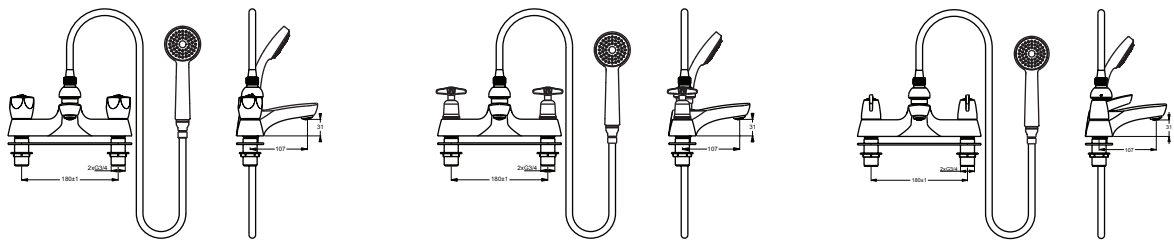

(B9871AA;B9878AA;  
SANDRINGHAM 21 B9884AA)

*Armitage  
Shanks*

Pos.	Signify	Spare parts-Nr.	Quantity	Pos.	Signify	Spare parts-Nr.	Quantity
1	Cross handle-compl.	B960996AA	1 Set	8	Base gasket		1 Pcs.
1a	Handle-compl.	B960995AA	1 Set	9	3/4 brass backnut	E960111NU	1 Pcs.
1b	Lever-compl.	B960997AA	1 Set	10	Diverter	S961333AA	1 Pcs.
2	Indice buttons blue/red	B961056NU	1 Set	11	Hose flexible L1350	E4745AA	1 Pcs.
3	Headworks	A963317NU	1 Pcs.	12	Handspray 80mm,1F,ECO		1 Pcs.
3a	1/2 se ceramic disc cart a/cl close	A963004NU	1 Pcs.				
	1/2 se ceramic disc cart cl close	A963003NU	1 Pcs.				
4	Body bath shower		1 Pcs.				
5	Anti-splash streamline 3/4"	S9595NU	1 Pcs.				
6	O-Ring Ø18.2x1.7		2 Pcs.				
7	Connector G3/4		2 Pcs.				