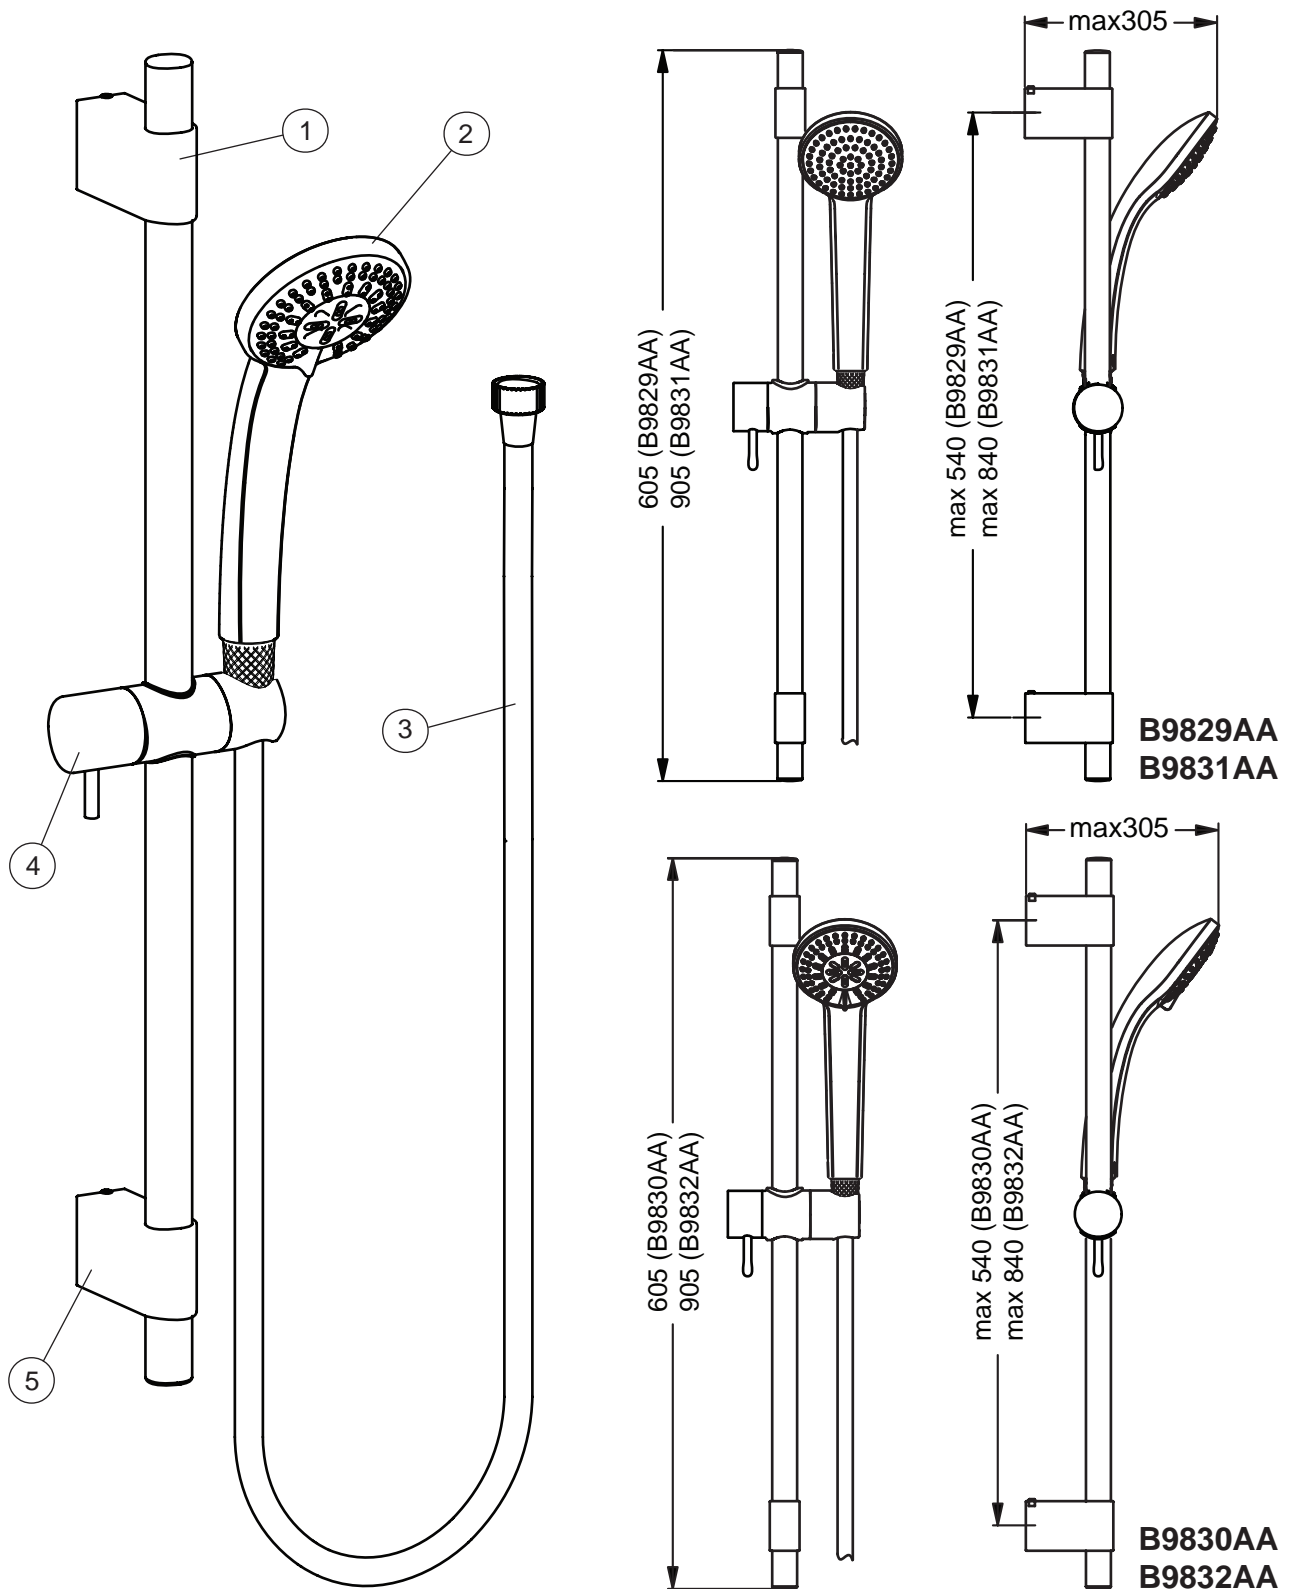

IDEALRAIN PRO (B9829AA,B9830AA,B9831AA,B9832AA)

Pos.	Signify	Spare parts-Nr.	Quantity
1	Sliding bar 60cm IDEALRAIN PRO	B9848AA	1 Pcs. (B9829AA, B9830AA)
	Sliding bar 90cm IDEALRAIN PRO	B9849AA	1 Pcs. (B9831AA, B9832AA)
2	Handspray 80mm 1F	B9400AA	1 Pcs. (B9829AA, B9831AA)
	Handspray 80mm 3F	B9401AA	1 Pcs. (B9830AA, B9832AA)
3	Sh.hose 1,75m IDEALFLEX	A4109AA	1 Pcs.
4	Slider set IDEALRAIN PRO	B961024AA	1 Pcs.
5	Consoles set IDEALRAIN 120/140	B960974AA	1 Pcs.