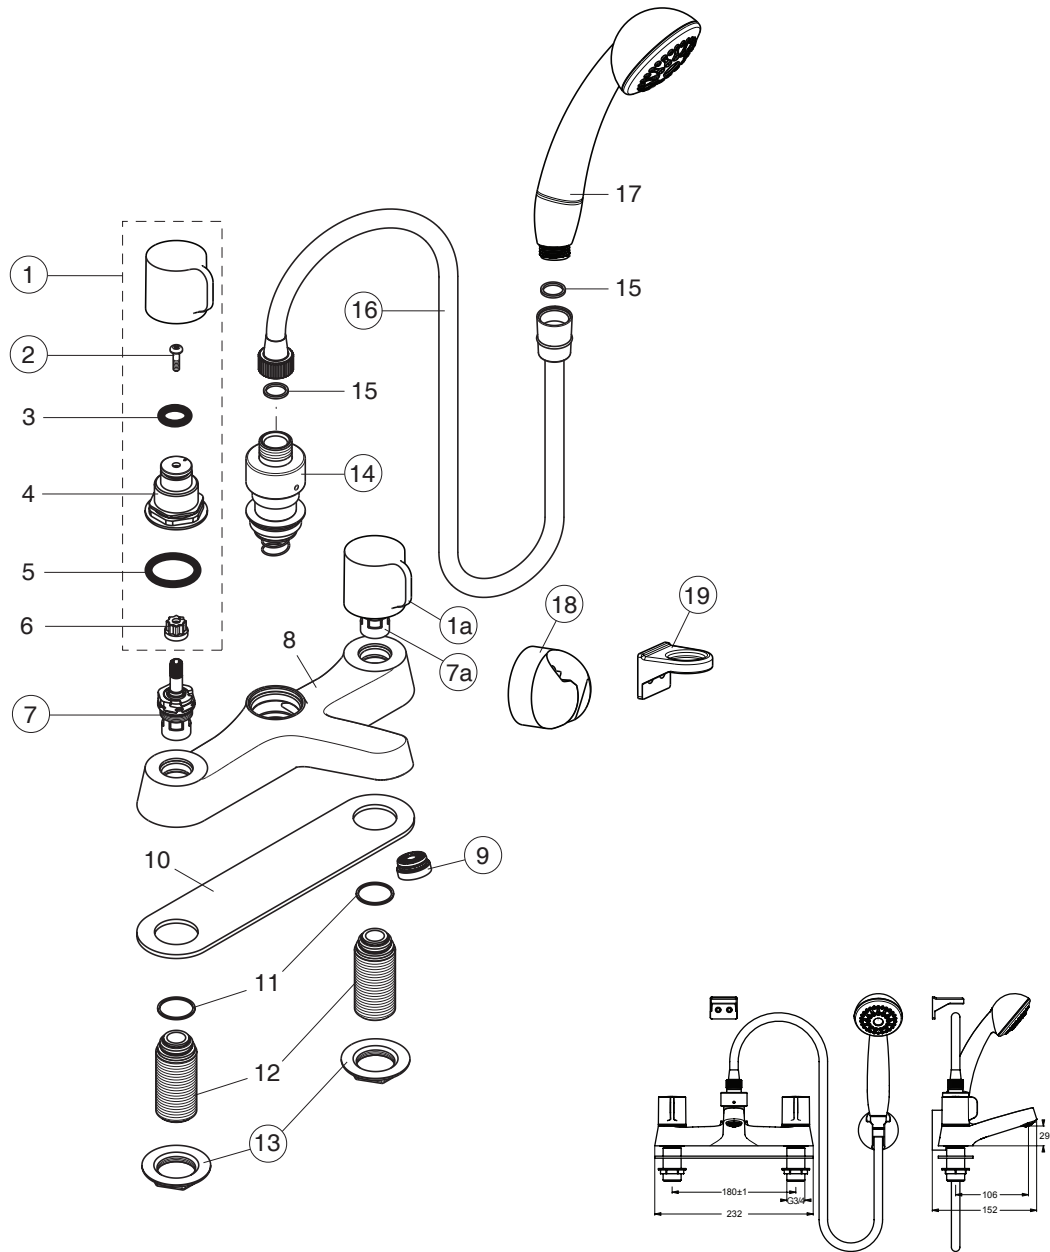

NATOS (B9683AA)

Pos.	Signify	Spare parts-Nr.	Quantity	Pos.	Signify	Spare parts-Nr.	Quantity
1	Handle, w/logo ISI-red	B960950AA	1 Set	11	Sealing washer 3/4" tail		2 Pcs.
1a	Handle, w/logo ISI-blue	B960951AA	1 Set	12	Connector G3/4xG1/2		2 Pcs.
2	Screw M4x15	S961055NU	2 Pcs.	13	3/4 brass backnut	E960111NU	1 Pcs.
3	O-Ring Ø 15.6x2.4		2 Pcs.	14	Diverter	B960308AA	1 Pcs.
4	O-Ring Ø 27.6x2.4		2 Pcs.	15	Fiberring Ø 16x13x1.5		2 Pcs.
5	Cover insert		2 Pcs.	16	Hose flexible L1350	E4745AA	1 Pcs.
6	Insert-red and blue		2 Pcs.	17	Hand shower 70mm, 1F		1 Pcs.
7	Ceramic disc 1/2 90°c/w open	A963003NU	1 Pcs.	18	Wall bracket fixed	B9467AA	1 Pcs.
7a	Ceramic disc 1/2 90°a-cw open	A963004NU	1 Pcs.	19	Shower hose bracket	EEM134901AA	1 Pcs.
8	2H bath/shower mixer body DC		1 Pcs.				
9	Anti-splash streamline 3/4"	S9595NU	1 Pcs.				
10	Base gasket		1 Pcs.				