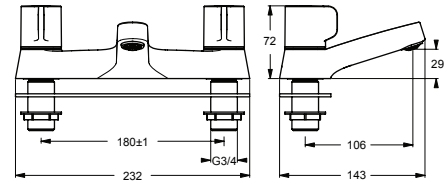

NATOS (B9682AA)

Pos.	Signify	Spare parts-Nr.	Quantity	Pos.	Signify	Spare parts-Nr.	Quantity
1	Handle,w/logo ISI-red	B960950AA	1 Set	11	Sealing washer 3/4" tail		2 Pcs.
1a	Handle,w/logo ISI-blue	B960951AA	1 Set	12	Connector G3/4xG1/2		2 Pcs.
2	Screw M4x15	S961055NU	2 Pcs.	13	3/4 brass backnut	E960111NU	1 Pcs.
3	O-Ring Ø 15.6x2.4		2 Pcs.				
4	O-Ring Ø 27.6x2.4		2 Pcs.				
5	Cover insert		2 Pcs.				
6	Insert-red and blue		2 Pcs.				
7	Ceramic disc 1/2 90°c/w open	A963003NU	1 Pcs.				
7a	Ceramic disc 1/2 90°a-cw open	A963004NU	1 Pcs.				
8	2H bath filler body DC		1 Pcs.				
9	Anti-splash streamline 3/4"	S9595NU	1 Pcs.				
10	Base gasket		1 Pcs.				