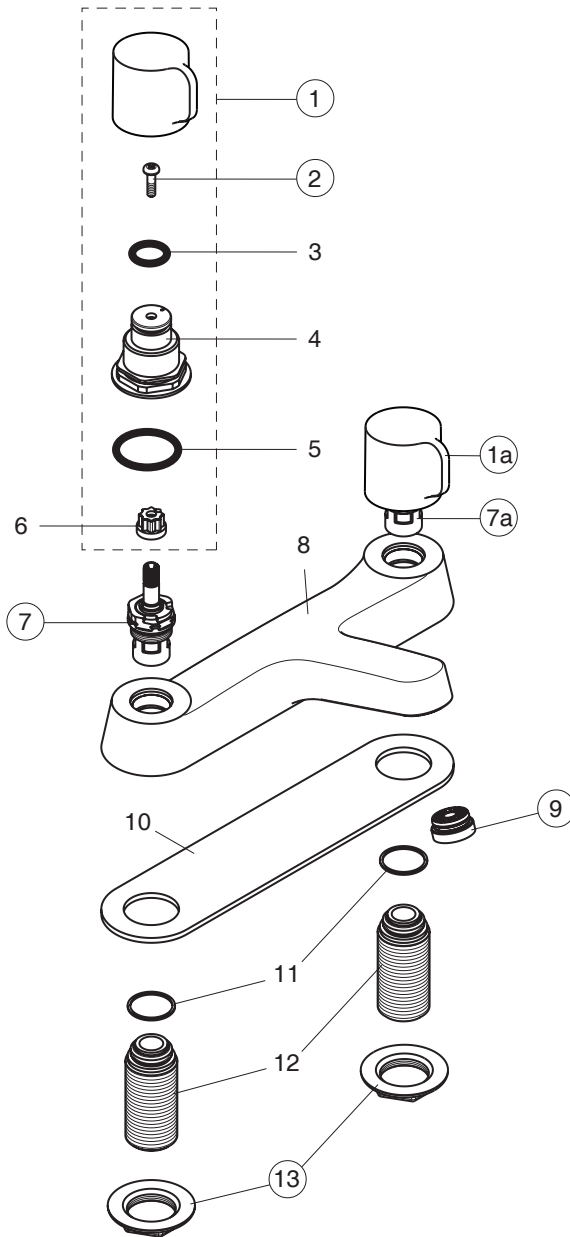

NATOS (B9682AA)

Pos.	Signify	Spare parts-Nr.	Quantity	Pos.	Signify	Spare parts-Nr.	Quantity
1	Handle,w/logo ISI-red	B960950AA	1 Set	11	Sealing washer 3/4" tail		2 Pcs.
1a	Handle,w/logo ISI-blue	B960951AA	1 Set	12	Connector G3/4xG1/2		2 Pcs.
2	Screw M4x15	S961055NU	2 Pcs.	13	3/4 brass backnut	E960111NU	1 Pcs.
3	O-Ring Ø 15.6x2.4		2 Pcs.				
4	O-Ring Ø 27.6x2.4		2 Pcs.				
5	Cover insert		2 Pcs.				
6	Insert-red and blue		2 Pcs.				
7	Ceramic disc 1/2 90°c/w open	A963003NU	1 Pcs.				
7a	Ceramic disc 1/2 90°a-cw open	A963004NU	1 Pcs.				
8	2H bath filler body DC		1 Pcs.				
9	Anti-splash streamline 3/4"	S9595NU	1 Pcs.				
10	Base gasket		1 Pcs.				