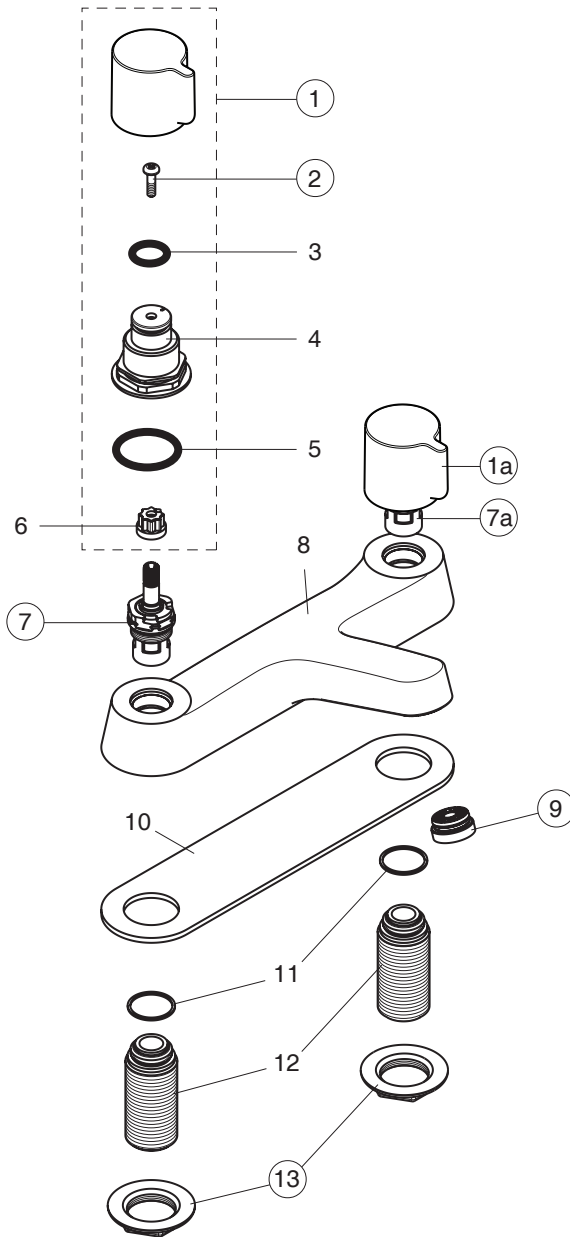

ALTO (B9674AA)

Pos.	Signify	Spare parts-Nr.	Quantity	Pos.	Signify	Spare parts-Nr.	Quantity
1	Handle, w/logo ISI-red	B960955AA	1 Set	11	Sealing washer 3/4" tail		2 Pcs.
1a	Handle, w/logo ISI-blue	B960956AA	1 Set	12	Connector G3/4xG1/2		2 Pcs.
2	Screw M4x15	S961055NU	2 Pcs.	13	3/4 brass backnut	E960111NU	1 Pcs.
3	O-Ring Ø 15.6x2.4		2 Pcs.				
4	Cover insert		2 Pcs.				
5	O-Ring Ø 27.6x2.4		2 Pcs.				
6	Insert-red and blue		2 Pcs.				
7	Ceramic disc 1/2 90°c/w open	B960954NU	1 Pcs.				
7a	Ceramic disc 1/2 90°a-cw open	B960953NU	1 Pcs.				
8	2H bath filler body DC		1 Pcs.				
9	Anti-splash streamline 3/4"	S9595NU	1 Pcs.				
10	Base gasket		1 Pcs.				