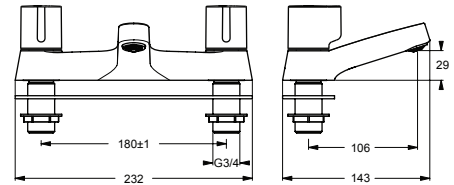

ALTO (B9674AA)

Pos.	Signify	Spare parts-Nr.	Quantity	Pos.	Signify	Spare parts-Nr.	Quantity
1	Handle, w/logo ISI-red	B960955AA	1 Set	11	Sealing washer 3/4" tail		2 Pcs.
1a	Handle, w/logo ISI-blue	B960956AA	1 Set	12	Connector G3/4xG1/2		2 Pcs.
2	Screw M4x15	S961055NU	2 Pcs.	13	3/4 brass backnut	E960111NU	1 Pcs.
3	O-Ring Ø 15.6x2.4		2 Pcs.				
4	Cover insert		2 Pcs.				
5	O-Ring Ø 27.6x2.4		2 Pcs.				
6	Insert-red and blue		2 Pcs.				
7	Ceramic disc 1/2 90°c/w open	B960954NU	1 Pcs.				
7a	Ceramic disc 1/2 90°a-cw open	B960953NU	1 Pcs.				
8	2H bath filler body DC		1 Pcs.				
9	Anti-splash streamline 3/4"	S9595NU	1 Pcs.				
10	Base gasket		1 Pcs.				