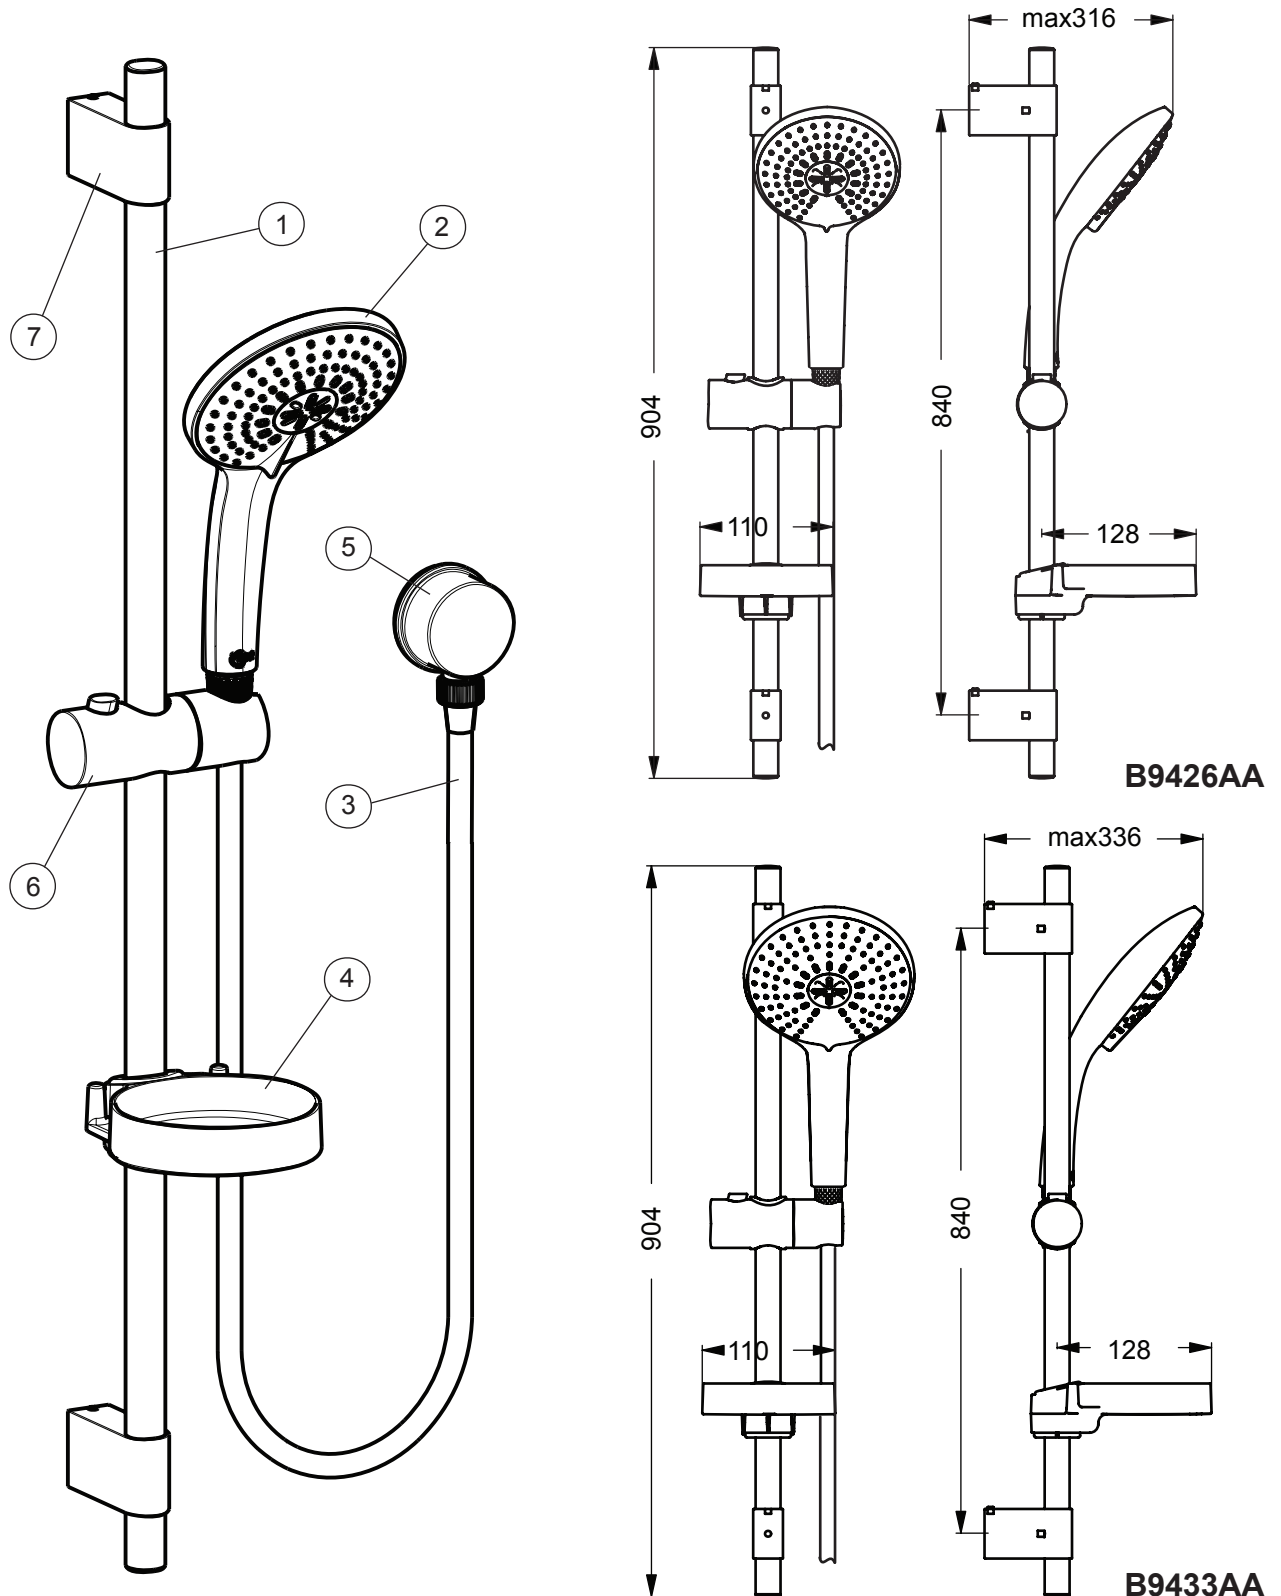

# IDEALRAIN (B9426AA, B9433AA)

Pos.	Signify	Spare parts-Nr.	Quantity
1	Sliding bar 90cm IDEALRAIN 120/140	B9429AA	1 Pcs.
2	Handspray 120mm 3F	B9405AA	1 Pcs. (B9426AA)
	Handspray 140mm 3F	B9407AA	1 Pcs. (B9433AA)
3	Sh.hose 1,80m G1/2	A963173NU	1 Pcs.
4	Soapdish D20.6 IDEALRAIN,chrome	B960918AA	1 Pcs.
5	Wall elbow	B9448AA	1 Pcs.
6	Slider set LOW BASIC / I'RAIN 72	B960976AA	1 Pcs.
7	Consoles set IDEALRAIN 120/140	B960974AA	1 Pcs.