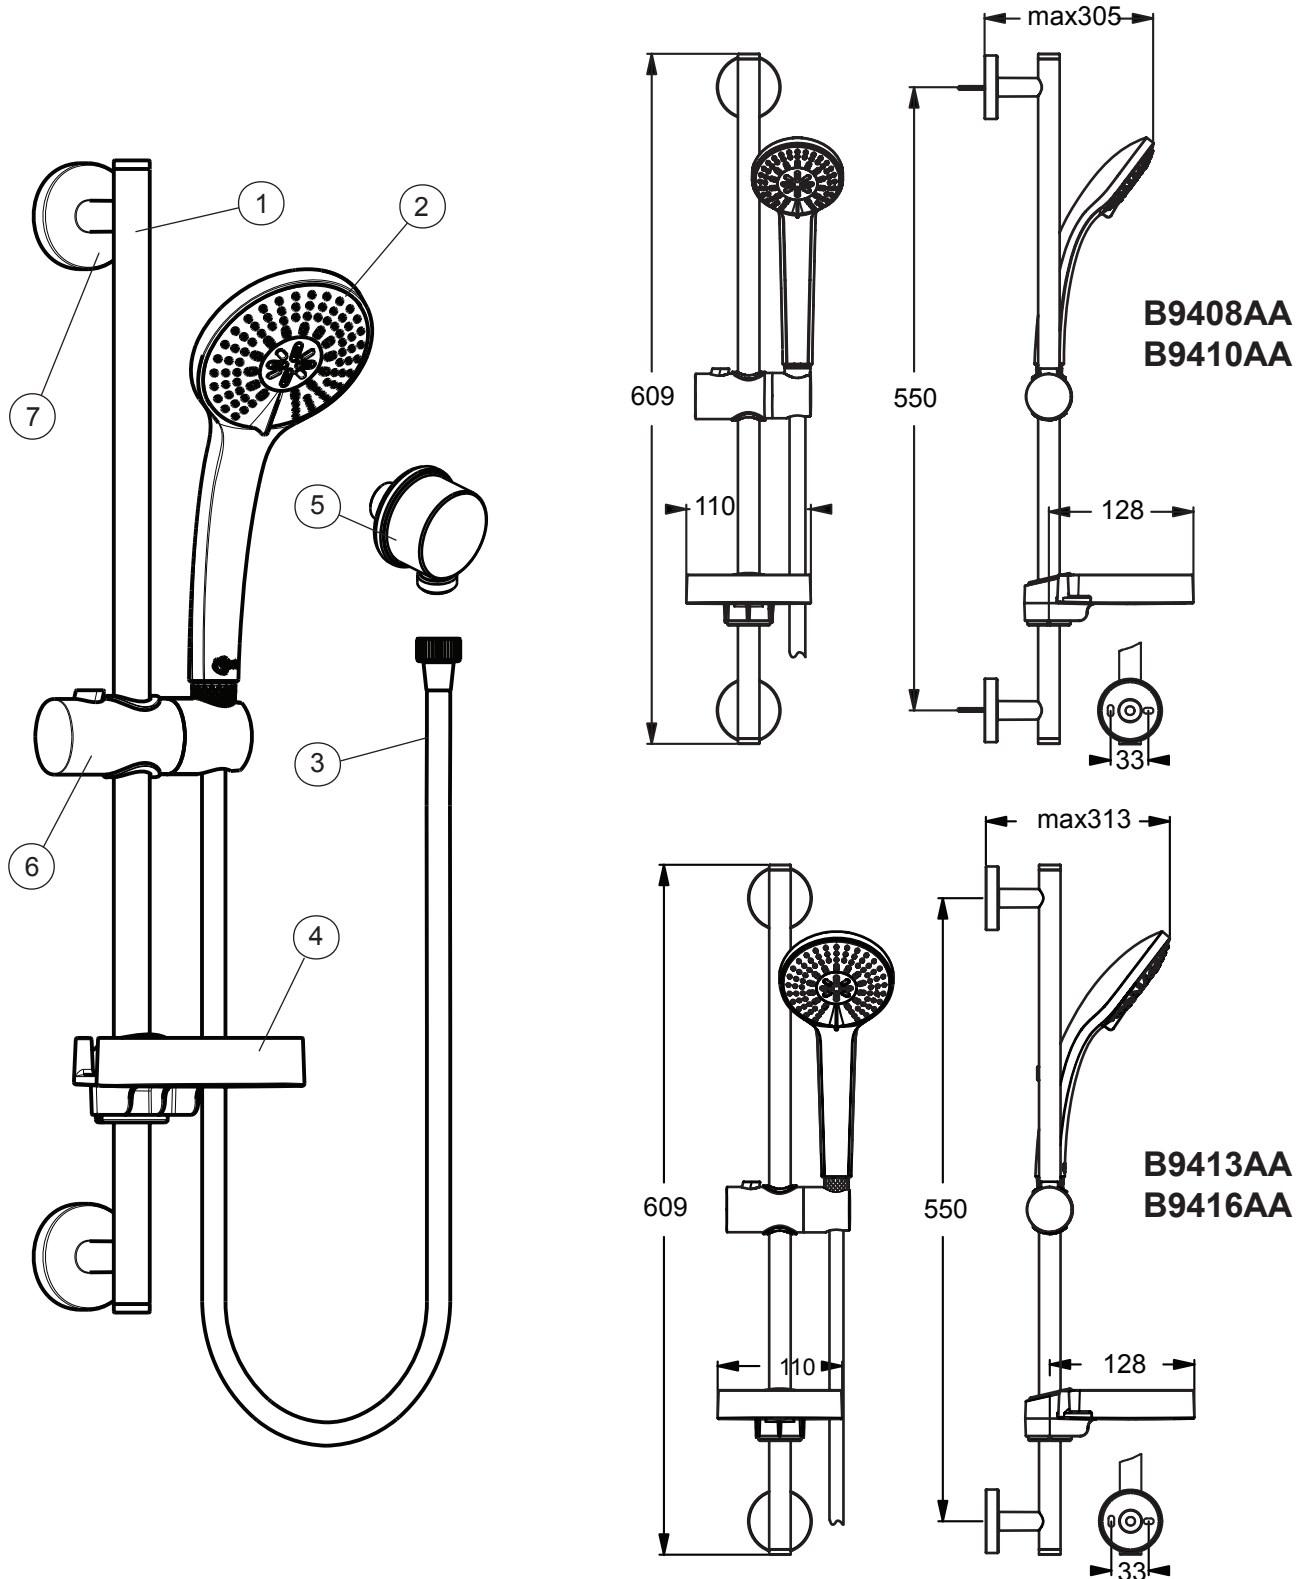

# IDEALRAIN (B9408AA, B9410AA, B9413AA, B9416AA)

Pos.	Signify	Spare parts-Nr.	Quantity
1	Sliding bar 60cm IDEALRAIN 80/100	B9420AA	1 Pcs.
2	Handspray 80mm 1F	B9400AA	1 Pcs. (B9408AA)
	Handspray 80mm 3F	B9401AA	1 Pcs. (B9410AA)
	Handspray 100mm 1F	B9402AA	1 Pcs. (B9413AA)
	Handspray 100mm 3F	B9403AA	1 Pcs. (B9416AA)
3	Sh.hose 1,25m IDEALFLEX	A3306AA	1 Pcs.
4	Soapdish D20.6 LB	B960917NU	1 Pcs.
5	Wall elbow	B9448AA	1 Pcs.
6	Slider set LOW BASIC / I'RAIN 72	B960976AA	1 Pcs.
7	Consoles set IDEALRAIN 80/100	B960973AA	1 Pcs.